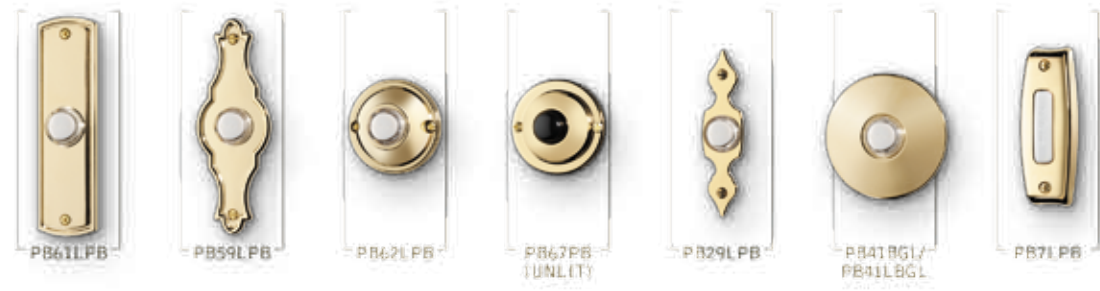

Pushbuttons

Not all door chime pushbuttons are created equal.

From surface mount to flush mount and polished brass to satin nickel and oil-rubbed bronze, this line of pushbuttons is specifically designed to meet your individual style and function needs.

Decorative Pushbuttons Also Available
See separate sell sheet for details.

SATIN NICKEL

POLISHED BRASS

OIL-RUBBED BRONZE

WHITE

BLACK

GOLD

BUTTONS

Pushbutton Durability by Design

NuTone® Stucco Pushbuttons

Model#	Lighted Or Unlighted	Finish	Dimensions
PB41BGL	Unlighted	Polished Brass (Escutcheon & Button)	2 1/2" Round
PB41LBGL	Lighted	Polished Brass (Escutcheon & Button)	2 1/2" Round
PB41LBR	Lighted	Oil-Rubbed Bronze (Escutcheon & Button)	2 1/2" Round
PB41LSN	Lighted	Satin Nickel (Escutcheon & Button)	2 1/2" Round
PB41LWH	Lighted	White (Escutcheon & Button)	2 1/2" Round
PB41APB41LA	-	Wiring Sleeve	-