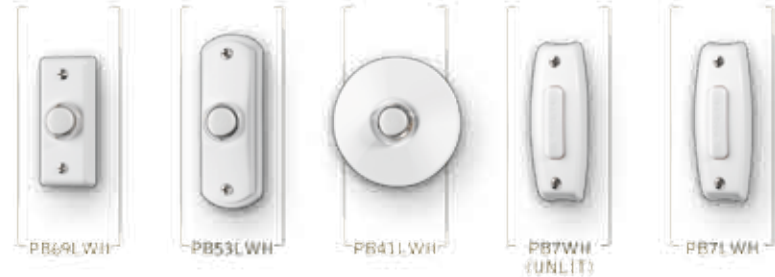

Pushbuttons

Not all door chime pushbuttons are created equal.

From surface mount to flush mount and polished brass to satin nickel and oil-rubbed bronze, this line of pushbuttons is specifically designed to meet your individual style and function needs.

Decorative Pushbuttons Also Available
See separate sell sheet for details.

SATIN NICKEL

POLISHED BRASS

OIL-RUBBED BRONZE

WHITE

BLACK

GOLD

BUTTONS