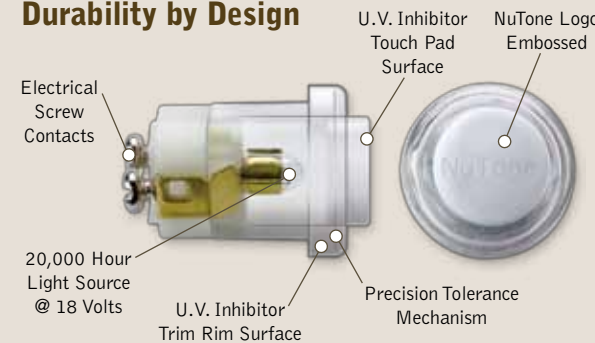

Pushbutton Durability by Design

NuTone® Stucco Pushbuttons

Model#	Lighted Or Unlighted	Finish	Dimensions
PB41BGL	Unlighted	Polished Brass (Escutcheon & Button)	2 1/2" Round
PB41LBGL	Lighted	Polished Brass (Escutcheon & Button)	2 1/2" Round
PB41LBR	Lighted	Oil-Rubbed Bronze (Escutcheon & Button)	2 1/2" Round
PB41LSN	Lighted	Satin Nickel (Escutcheon & Button)	2 1/2" Round
PB41LWH	Lighted	White (Escutcheon & Button)	2 1/2" Round
PB41APB41LA	-	Wiring Sleeve	-