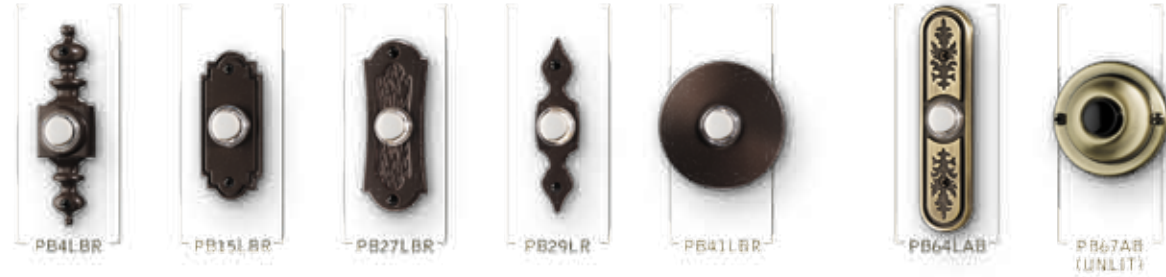

Pushbuttons

Not all door chime pushbuttons are created equal.

From surface mount to flush mount and polished brass to satin nickel and oil-rubbed bronze, this line of pushbuttons is specifically designed to meet your individual style and function needs.

Decorative Pushbuttons Also Available
See separate sell sheet for details.

SATIN NICKEL

POLISHED BRASS

OIL-RUBBED BRONZE

WHITE

BLACK

GOLD

BUTTONS