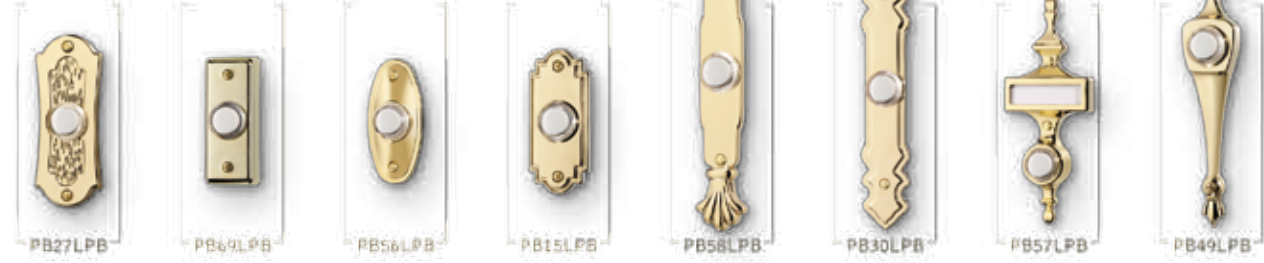

Pushbuttons

Not all door chime pushbuttons are created equal.

From surface mount to flush mount and polished brass to satin nickel and oil-rubbed bronze, this line of pushbuttons is specifically designed to meet your individual style and function needs.

Decorative Pushbuttons Also Available
See separate sell sheet for details.

SATIN NICKEL

POLISHED BRASS

OIL-RUBBED BRONZE

WHITE

BLACK

GOLD

BUTTONS

Pushbutton Durability by Design

NuTone® Stucco Pushbuttons

Model#	Lighted Or Unlighted	Finish	Dimensions
PB41BGL	Unlighted	Polished Brass (Escutcheon & Button)	2 1/2" Round
PB41LBGL	Lighted	Polished Brass (Escutcheon & Button)	2 1/2" Round
PB41LBR	Lighted	Oil-Rubbed Bronze (Escutcheon & Button)	2 1/2" Round
PB41LSN	Lighted	Satin Nickel (Escutcheon & Button)	2 1/2" Round
PB41LWH	Lighted	White (Escutcheon & Button)	2 1/2" Round
PB41APB41LA	-	Wiring Sleeve	-