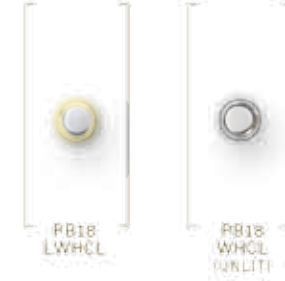

Decorative Pushbuttons Also Available
See separate sell sheet for details.

SATIN NICKEL

POLISHED BRASS

OIL-RUBBED BRONZE

WHITE

BLACK

GOLD

BUTTONS