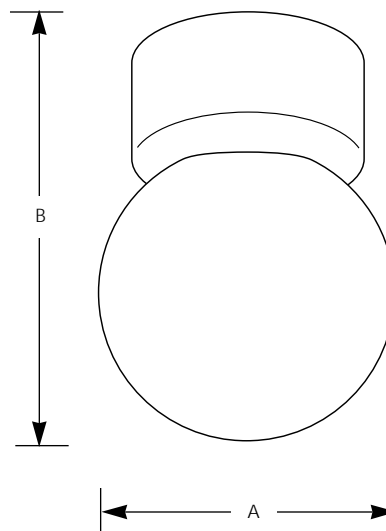

Type _____
 -30
 P3213

Catalog No.	Finish White	Lamping	Dimensions (Inches)	
			A	B
P3213	-30	1 (m) 60 w	6	8

Specifications:

General

- White polycarbonate canopy
- White 6" acrylic globe
- Globe screws into canopy

- UL-CUL damp location listed

Type _____
 -30
 P3213

Catalog No.	Finish White	Lamping	Dimensions (Inches)	
			A	B
P3213	-30	1 (m) 60 w	6	8

Specifications:

General

- White polycarbonate canopy
- White 6" acrylic globe
- Globe screws into canopy