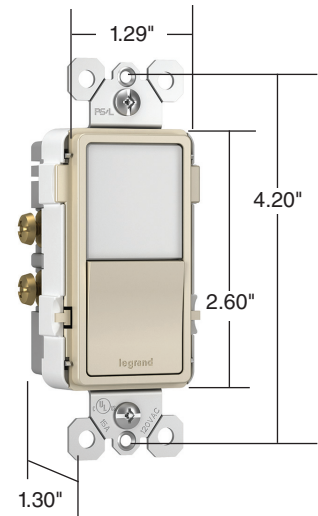

Compliance

 cULus listed. Conform to NEMA WD-1 and WD-6.

Technical Information

Performance

Electrical

Maximum Working Voltage	125V
Maximum Current Interrupting	15A
Maximum Temperature Rise	30°C

Mechanical

Terminal Identification	Terminal identification in accordance with UL20
Terminal Accommodation	Back and side wire terminals accommodate #12 and #14 AWG stranded and copper wire Push wire terminals accommodate #14 AWG
Product Identification	Ratings are a permanent part of the device

Environmental

Flammability	UL20 minimum rating
--------------	---------------------

Materials

Face	Thermoplastic
Back Body	Thermoplastic
Line Contacts	.031 Brass
Mounting Strap	.042 Zinc-Plated Steel
Tamper-Resistant Shutters	Thermoplastic
Terminal Screws	#8 Tri-Drive Steel (Neutral = Nickel-Plated Steel)
Ground Screw	#8 Hex Tri-Drive Steel; Zinc Coating with Green Chromate
Mounting Screws	Steel plated

NTL873LACC6

NTLFULL

NTLHORZ

Warranty

1 Year

Ordering Information

Night Light with Two 15A Tamper-Resistant Receptacles and Adjustable Light Levels with optional louver included

Catalog Number	Rating		Color	NEMA Config. No.	3rd Party Compliance
	A	VAC			cUL _{US}
NTL885TRICC6	15	120/125	Ivory	5-15R	•
NTL885TRWCC6	15	120/125	White	5-15R	•
NTL885TRLACC6	15	120/125	Light Almond	5-15R	•
NTL885TRBKCC6	15	120/125	Black	5-15R	•
NTL885TRNICC6	15	120/125	Nickel	5-15R	•