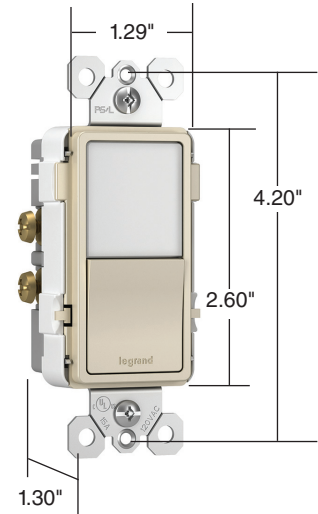

Features & Benefits

- **Two tamper-resistant outlets** — an industry exclusive.

Now with black "invisi-shutters" for an invisible effect preferred by end users.

NTL885TRWCC6

- Part of the radiant® collection.
- Five adjustable light settings including OFF.
- Hidden sensor automatically controls night lights.
- Replace any standard receptacle.
- Ideal for hallways, kitchens and nurseries.
- **NTL885TR*, NTLFULL***
- Optional louver included for added light-level control.

Compliance

 cULus listed. Conform to NEMA WD-1 and WD-6.

Technical Information

Performance

Electrical

Maximum Working Voltage	125V
Maximum Current Interrupting	15A
Maximum Temperature Rise	30°C

Mechanical

Terminal Identification	Terminal identification in accordance with UL20
Terminal Accommodation	Back and side wire terminals accommodate #12 and #14 AWG stranded and copper wire Push wire terminals accommodate #14 AWG
Product Identification	Ratings are a permanent part of the device

NTL873LACC6

NTLFULL

NTLHORZ

Warranty

1 Year

Ordering Information

Night Light with Two 15A Tamper-Resistant Receptacles and Adjustable Light Levels with optional louver included

Catalog Number	Rating		Color	NEMA Config. No.	3rd Party Compliance
	A	VAC			cUL _{US}
NTL885TRICC6	15	120/125	Ivory	5-15R	•
NTL885TRWCC6	15	120/125	White	5-15R	•
NTL885TRLACC6	15	120/125	Light Almond	5-15R	•
NTL885TRBKCC6	15	120/125	Black	5-15R	•
NTL885TRNICC6	15	120/125	Nickel	5-15R	•