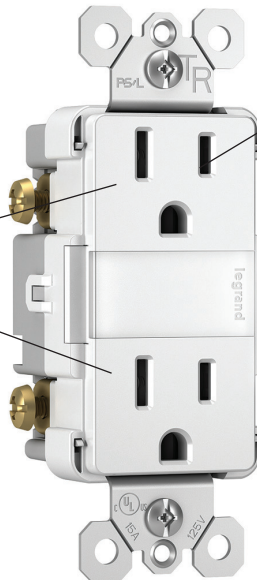

570 Applewood Crescent
Vaughan, Ontario L4K 4B4
905.738.9195
www.legrand.ca

FOLLOW US

More light levels to meet the demands of every end user and installer.

NTL885TR, NTL873*CC, NTLFULL, NTLHORZ

Installing extra nighttime convenience, control and safety is made simple with Legrand's full line of radiant® night light devices. These night lights easily replace any standard receptacle and offer adjustable light levels, as well as an optional louver for even greater light-level control. And now as part of the radiant® collection, they offer a better fit, form and finish in every hallway, kitchen or nursery.

Features & Benefits

- **Two tamper-resistant outlets** — an industry exclusive.

Now with black "invisi-shutters" for an invisible effect preferred by end users.

NTL885TRWCC6

- Part of the radiant® collection.
- Five adjustable light settings including OFF.
- Hidden sensor automatically controls night lights.
- Replace any standard receptacle.
- Ideal for hallways, kitchens and nurseries.
- **NTL885TR*, NTLFULL***
- Optional louver included for added light-level control.