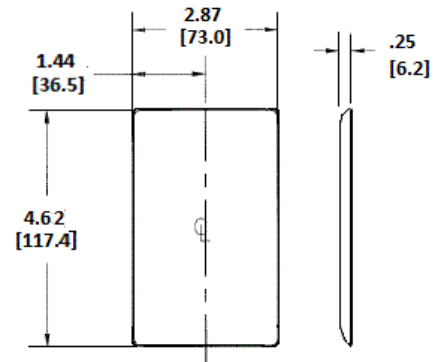

Wallplates Duplex Receptacle Wallplates

HUBBELL

Features

- Reinforcement ribs for extra strength
- Captive screw feature holds mounting screw in place
- High-impact, self-extinguishing nylon material

Ordering Information

Description	Color	Catalog No.	UPC
1-Gang, Duplex Opening	White	NP8W	883778102097

Listings

UL Listed
CSA Certified

Specifications

Plate Material	Nylon
Plate Type	1-Gang
Plate Openings	Duplex Receptacle
Mounting Screws	Steel painted, slotted head
Appearance	Smooth

Online Resources

Customer Use Drawing
eCatalog

Wallplates Duplex Receptacle Wallplates

HUBBELL

Features

- Reinforcement ribs for extra strength
- Captive screw feature holds mounting screw in place
- High-impact, self-extinguishing nylon material

Ordering Information

Description	Color	Catalog No.	UPC
1-Gang, Duplex Opening	White	NP8W	883778102097

Listings

UL Listed
CSA Certified

Specifications

Plate Material	Nylon
Plate Type	1-Gang
Plate Openings	Duplex Receptacle
Mounting Screws	Steel painted, slotted head
Appearance	Smooth