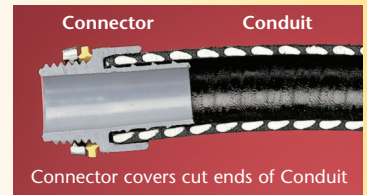

# Non-Metallic Screw-on Connectors

*Straight & 90° for Non-metallic, Liquid-tight Conduit, Type B*

Unscrew the connector a full turn and still have a Listed liquid-tight installation!

**NEW!**  
1" trade sizes

Straight Black 1" NMSC100BL

Straight Gray 1" NMSC100

Connector Components 90° Black 1" NMSC90100BL

Arlington's one-piece non-metallic straight and 90° **screw-on** connectors are now available in 1" trade sizes.

Designed for use on non-metallic, liquid-tight conduit, Type B and flexible non-metallic tubing, installation is fast and easy. These connectors screw on to conduit *by hand*, with *no tools* required.

The job looks great too. The outer body on NMSC series connectors overlaps the conduit, hiding the ugly cut ends when it's screwed on.

When fully tightened the internal taper squeezes onto the conduit forming a reliable liquid-tight seal. Plus, you can unscrew the connector a full turn and still have a Listed liquid-tight installation.