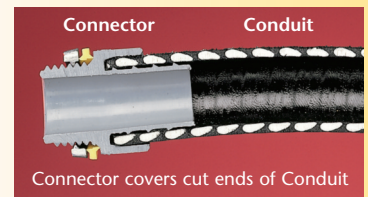

The job looks great too. The outer body on NMSC series connectors overlaps the conduit, hiding the ugly cut ends when it's screwed on.

When fully tightened the internal taper squeezes onto the conduit forming a reliable liquid-tight seal. Plus, you can unscrew the connector a full turn and still have a Listed liquid-tight installation.

Unscrew the connector a full turn and still have a Listed liquid-tight installation!

NEW!
1" trade sizes

Straight Black 1" NMSC100BL
Straight Gray 1" NMSC100

Connector Components 90° Black 1" NMSC90100BL

Arlington's one-piece non-metallic straight and 90° **screw-on** connectors are now available in 1" trade sizes.

Designed for use on non-metallic, liquid-tight conduit, Type B and flexible non-metallic tubing, installation is fast and easy. These connectors screw on to conduit *by hand*, with *no tools* required.