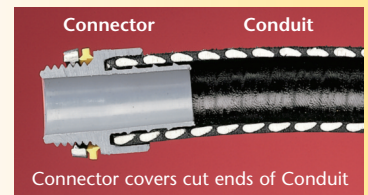

NEW
1" Trade Size

Non-Metallic Screw-on Connectors

Straight & 90° for Non-metallic, Liquid-tight Conduit, Type B

Unscrew the connector a full turn and still have a Listed liquid-tight installation!

NEW!
1" trade sizes

Straight Gray 1" NMSC100

Straight Black 1" NMSC100BL

Connector Components 90° Black 1" NMSC90100BL

Arlington's one-piece non-metallic straight and 90° **screw-on** connectors are now available in 1" trade sizes.

Designed for use on non-metallic, liquid-tight conduit, Type B and flexible non-metallic tubing, installation is fast and easy. These connectors screw on to conduit *by hand*, with *no tools* required.

The job looks great too. The outer body on NMSC series connectors overlaps the conduit, hiding the ugly cut ends when it's screwed on.

When fully tightened the internal taper squeezes onto the conduit forming a reliable liquid-tight seal. Plus, you can unscrew the connector a full turn and still have a Listed liquid-tight installation.