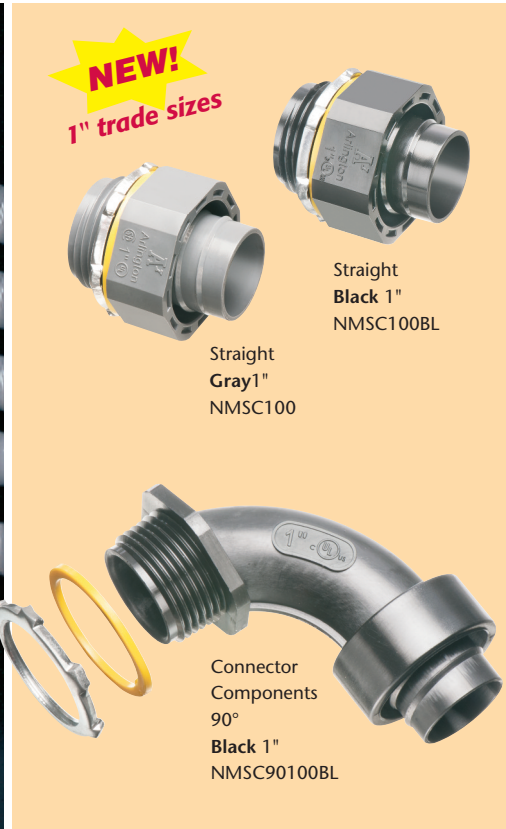

# Non-Metallic Screw-on Connectors

*Straight & 90° for Non-metallic, Liquid-tight Conduit, Type B*

Unscrew the connector a full turn and still have a Listed liquid-tight installation!

**NEW!**  
1" trade sizes

Straight Black 1" NMSC100BL

Straight Gray 1" NMSC100

Connector Components 90° Black 1" NMSC90100BL

Arlington's one-piece non-metallic straight and 90° **screw-on** connectors are now available in 1" trade sizes.

The job looks great too. The outer body on NMSC series connectors overlaps the conduit, hiding the ugly cut ends when it's screwed on.

When fully tightened the internal taper squeezes onto the conduit forming a reliable liquid-tight seal. Plus, you can unscrew the connector a full turn and still have a Listed liquid-tight installation.