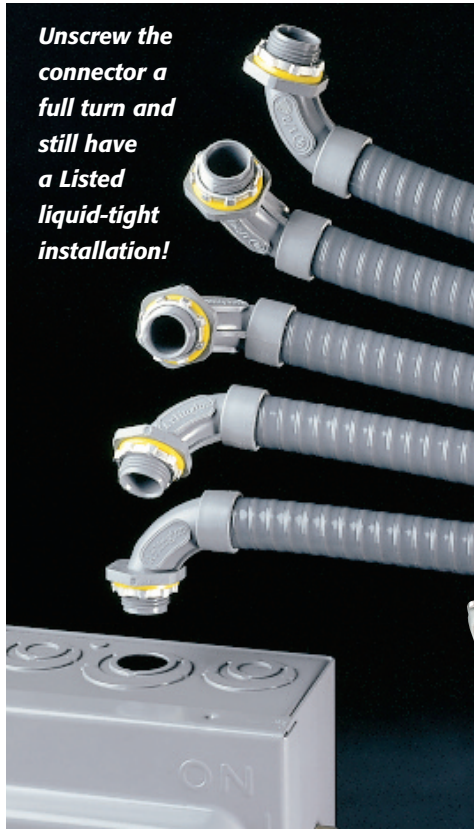

NEW
1" Trade Size

Non-Metallic Screw-on Connectors

Straight & 90° for Non-metallic, Liquid-tight Conduit, Type B

Unscrew the connector a full turn and still have a Listed liquid-tight installation!