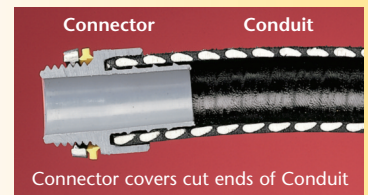

# Non-Metallic Screw-on Connectors

*Straight & 90° for Non-metallic, Liquid-tight Conduit, Type B*

Unscrew the connector a full turn and still have a Listed liquid-tight installation!

**NEW!**  
1" trade sizes

Straight Gray 1" NMSC100

Straight Black 1" NMSC100BL

Connector Components 90° Black 1" NMSC90100BL

Arlington's one-piece non-metallic straight and 90° **screw-on** connectors are now available in 1" trade sizes.

Designed for use on non-metallic, liquid-tight conduit, Type B and flexible non-metallic tubing, installation is fast and easy. These connectors screw on to conduit *by hand*, with *no tools* required.

The job looks great too. The outer body on NMSC series connectors overlaps the conduit, hiding the ugly cut ends when it's screwed on.

Connector covers cut ends of Conduit

When fully tightened the internal taper squeezes onto the conduit forming a reliable liquid-tight seal. Plus, you can unscrew the connector a full turn and still have a Listed liquid-tight installation.