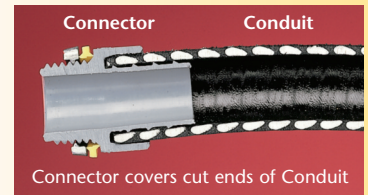

NEW
1" Trade Size

Non-Metallic Screw-on Connectors

Straight & 90° for Non-metallic, Liquid-tight Conduit, Type B

Unscrew the connector a full turn and still have a Listed liquid-tight installation!

NEW!
1" trade sizes

Straight Black 1" NMSC100BL
Straight Gray 1" NMSC100

Connector Components 90° Black 1" NMSC90100BL

Arlington's one-piece non-metallic straight and 90° **screw-on** connectors are now available in 1" trade sizes.

Designed for use on non-metallic, liquid-tight conduit, Type B and flexible non-metallic tubing, installation is fast and easy. These connectors screw on to conduit *by hand*, with *no tools* required.

The job looks great too. The outer body on NMSC series connectors overlaps the conduit, hiding the ugly cut ends when it's screwed on.

When fully tightened the internal taper squeezes onto the conduit forming a reliable liquid-tight seal. Plus, you can unscrew the connector a full turn and still have a Listed liquid-tight installation.