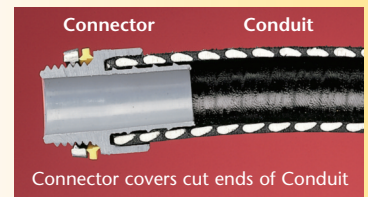

The job looks great too. The outer body on NMSC series connectors overlaps the conduit, hiding the ugly cut ends when it's screwed on.

When fully tightened the internal taper squeezes onto the conduit forming a reliable liquid-tight seal. Plus, you can unscrew the connector a full turn and still have a Listed liquid-tight installation.

Unscrew the connector a full turn and still have a Listed liquid-tight installation!

NEW!
1" trade sizes

Straight Gray 1" NMSC100

Straight Black 1" NMSC100BL

Connector Components 90° Black 1" NMSC90100BL

Arlington's one-piece non-metallic straight and 90° **screw-on** connectors are now available in 1" trade sizes.

Designed for use on non-metallic, liquid-tight conduit, Type B and flexible non-metallic tubing, installation is fast and easy. These connectors screw on to conduit *by hand*, with *no tools* required.