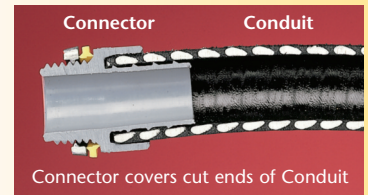

# Non-Metallic Screw-on Connectors

*Straight & 90° for Non-metallic, Liquid-tight Conduit, Type B*

Unscrew the connector a full turn and still have a Listed liquid-tight installation!

**NEW!**  
1" trade sizes

Straight Black 1" NMSC100BL  
Straight Gray 1" NMSC100

Connector Components 90° Black 1" NMSC90100BL

Arlington's one-piece non-metallic straight and 90° **screw-on** connectors are now available in 1" trade sizes.

Designed for use on non-metallic, liquid-tight conduit, Type B and flexible non-metallic tubing, installation is fast and easy. These connectors screw on to conduit *by hand*, with *no tools* required.

The job looks great too. The outer body on NMSC series connectors overlaps the conduit, hiding the ugly cut ends when it's screwed on.

When fully tightened the internal taper squeezes onto the conduit forming a reliable liquid-tight seal. Plus, you can unscrew the connector a full turn and still have a Listed liquid-tight installation.