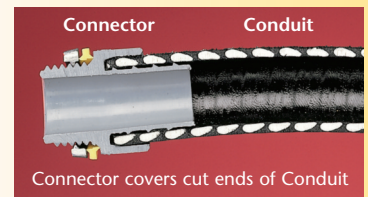

NEW
1" Trade Size

Non-Metallic Screw-on Connectors

Straight & 90° for Non-metallic, Liquid-tight Conduit, Type B

Unscrew the connector a full turn and still have a Listed liquid-tight installation!

NEW!
1" trade sizes

Straight
Gray 1"
NMSC100

Straight
Black 1"
NMSC100BL

Connector
Components
90°
Black 1"
NMSC90100BL

Arlington's one-piece non-metallic straight and 90° **screw-on** connectors are now available in 1" trade sizes.

Designed for use on non-metallic, liquid-tight conduit, Type B and flexible non-metallic tubing, installation is fast and easy. These connectors screw on to conduit *by hand*, with *no tools* required.

The job looks great too. The outer body on NMSC series connectors overlaps the conduit, hiding the ugly cut ends when it's screwed on.

When fully tightened the internal taper squeezes onto the conduit forming a reliable liquid-tight seal. Plus, you can unscrew the connector a full turn and still have a Listed liquid-tight installation.