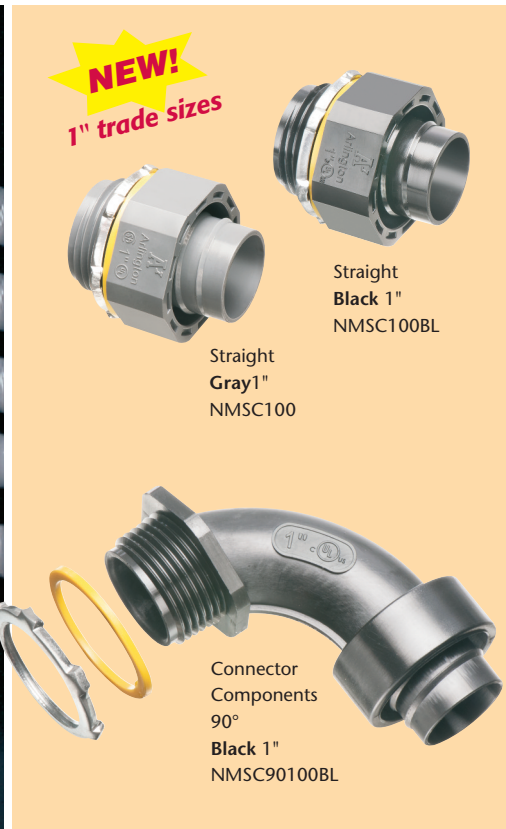

The job looks great too. The outer body on NMSC series connectors overlaps the conduit, hiding the ugly cut ends when it's screwed on.

When fully tightened the internal taper squeezes onto the conduit forming a reliable liquid-tight seal. Plus, you can unscrew the connector a full turn and still have a Listed liquid-tight installation.

1 Stauffer Industrial Park
Scranton, PA 18517
800/233.4717
Fax 570/562.0646
www.aifittings.com

NEW
1" Trade Size

Non-Metallic Screw-on Connectors

Straight & 90° for Non-metallic, Liquid-tight Conduit, Type B

Unscrew the connector a full turn and still have a Listed liquid-tight installation!

NEW!
1" trade sizes

Straight Black 1" NMSC100BL

Straight Gray 1" NMSC100

Connector Components 90° Black 1" NMSC90100BL

Arlington's one-piece non-metallic straight and 90° **screw-on** connectors are now available in 1" trade sizes.