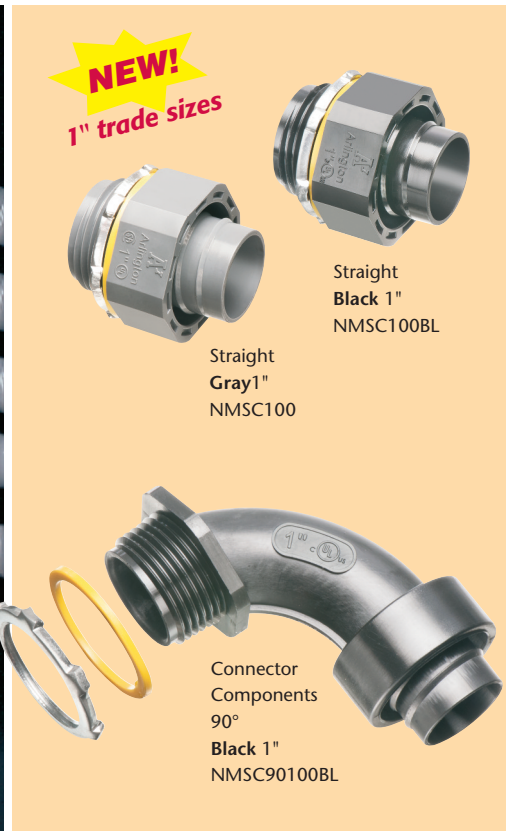

NEW
1" Trade Size

Non-Metallic Screw-on Connectors

Straight & 90° for Non-metallic, Liquid-tight Conduit, Type B

Unscrew the connector a full turn and still have a Listed liquid-tight installation!

NEW!
1" trade sizes

Straight
Gray 1"
NMSC100

Straight
Black 1"
NMSC100BL

Connector
Components
90°
Black 1"
NMSC90100BL

Arlington's one-piece non-metallic straight and 90° **screw-on** connectors are now available in 1" trade sizes.

Designed for use on non-metallic, liquid-tight conduit, Type B and flexible non-metallic tubing, installation is fast and easy. These connectors screw on to conduit *by hand*, with *no tools* required.

The job looks great too. The outer body on NMSC series connectors overlaps the conduit, hiding the ugly cut ends when it's screwed on.

When fully tightened the internal taper squeezes onto the conduit forming a reliable liquid-tight seal. Plus, you can unscrew the connector a full turn and still have a Listed liquid-tight installation.