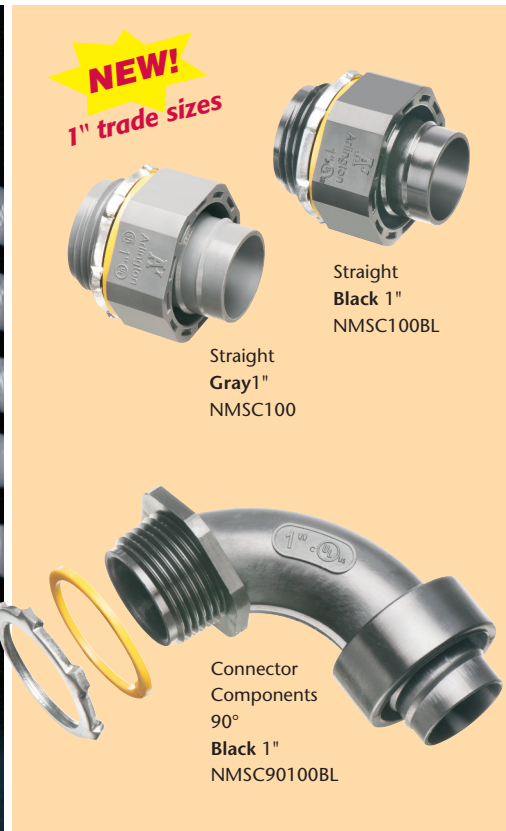

# Non-Metallic Screw-on Connectors

*Straight & 90° for Non-metallic, Liquid-tight Conduit, Type B*

Unscrew the connector a full turn and still have a Listed liquid-tight installation!

**NEW!**  
1" trade sizes

Straight Black 1" NMSC100BL  
Straight Gray 1" NMSC100

Connector Components 90° Black 1" NMSC90100BL

Arlington's one-piece non-metallic straight and 90° **screw-on** connectors are now available in 1" trade sizes.

The job looks great too. The outer body on NMSC series connectors overlaps the conduit, hiding the ugly cut ends when it's screwed on.

When fully tightened the internal taper squeezes onto the conduit forming a reliable liquid-tight seal. Plus, you can unscrew the connector a full turn and still have a Listed liquid-tight installation.