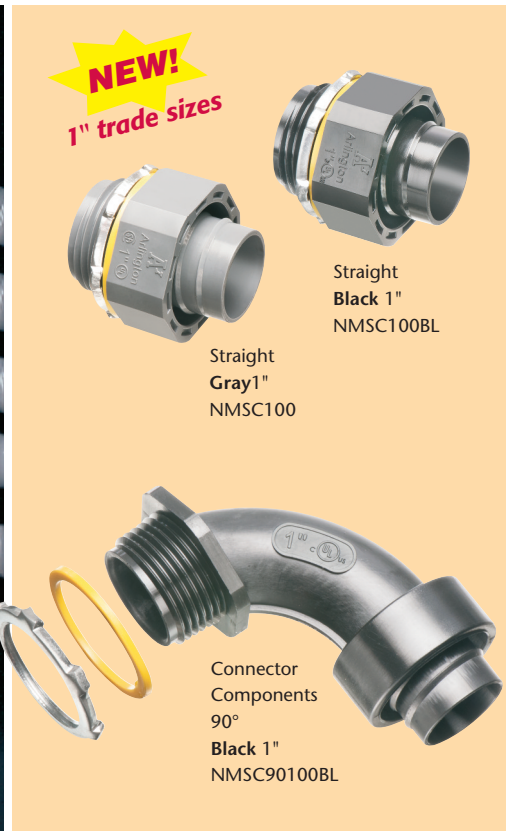

**NEW**  
1" Trade Size

# Non-Metallic Screw-on Connectors

*Straight & 90° for Non-metallic, Liquid-tight Conduit, Type B*

Unscrew the connector a full turn and still have a Listed liquid-tight installation!

**NEW!**  
1" trade sizes

Straight Black 1" NMSC100BL  
Straight Gray 1" NMSC100

Connector Components 90° Black 1" NMSC90100BL

Arlington's one-piece non-metallic straight and 90° **screw-on** connectors are now available in 1" trade sizes.

The job looks great too. The outer body on NMSC series connectors overlaps the conduit, hiding the ugly cut ends when it's screwed on.

When fully tightened the internal taper squeezes onto the conduit forming a reliable liquid-tight seal. Plus, you can unscrew the connector a full turn and still have a Listed liquid-tight installation.