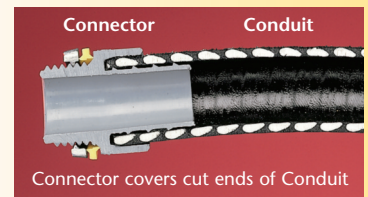

The job looks great too. The outer body on NMSC series connectors overlaps the conduit, hiding the ugly cut ends when it's screwed on.

When fully tightened the internal taper squeezes onto the conduit forming a reliable liquid-tight seal. Plus, you can unscrew the connector a full turn and still have a Listed liquid-tight installation.

# Non-Metallic Screw-on Connectors

*Straight & 90° for Non-metallic, Liquid-tight Conduit, Type B*

Unscrew the connector a full turn and still have a Listed liquid-tight installation!

**NEW!**  
1" trade sizes

Straight Black 1" NMSC100BL  
Straight Gray 1" NMSC100

Connector Components 90° Black 1" NMSC90100BL

Arlington's one-piece non-metallic straight and 90° **screw-on** connectors are now available in 1" trade sizes.