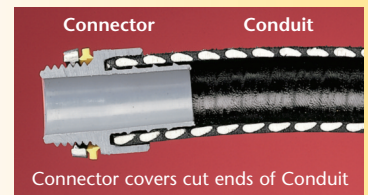

The job looks great too. The outer body on NMSC series connectors overlaps the conduit, hiding the ugly cut ends when it's screwed on.

When fully tightened the internal taper squeezes onto the conduit forming a reliable liquid-tight seal. Plus, you can unscrew the connector a full turn and still have a Listed liquid-tight installation.

Unscrew the connector a full turn and still have a Listed liquid-tight installation!

NEW!
1" trade sizes

Straight Black 1" NMSC100BL

Straight Gray 1" NMSC100

Connector Components 90° Black 1" NMSC90100BL

Arlington's one-piece non-metallic straight and 90° **screw-on** connectors are now available in 1" trade sizes.

Designed for use on non-metallic, liquid-tight conduit, Type B and flexible non-metallic tubing, installation is fast and easy. These connectors screw on to conduit *by hand*, with *no tools* required.