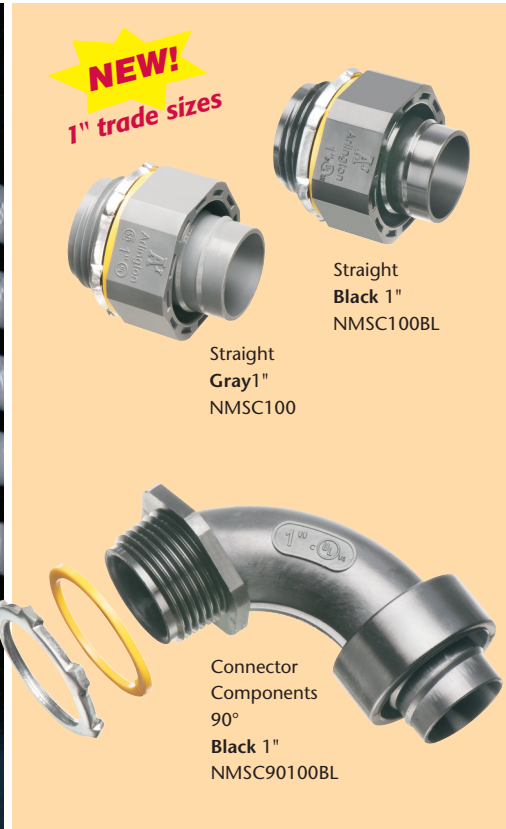

# Non-Metallic Screw-on Connectors

*Straight & 90° for Non-metallic, Liquid-tight Conduit, Type B*

**Unscrew the connector a full turn and still have a Listed liquid-tight installation!**

**NEW!**  
1" trade sizes

Straight Black 1" NMSC100BL

Straight Gray 1" NMSC100

Connector Components 90° Black 1" NMSC90100BL

Arlington's one-piece non-metallic straight and 90° **screw-on** connectors are now available in 1" trade sizes.

The job looks great too. The outer body on NMSC series connectors overlaps the conduit, hiding the ugly cut ends when it's screwed on.

When fully tightened the internal taper squeezes onto the conduit forming a reliable liquid-tight seal. Plus, you can unscrew the connector a full turn and still have a Listed liquid-tight installation.