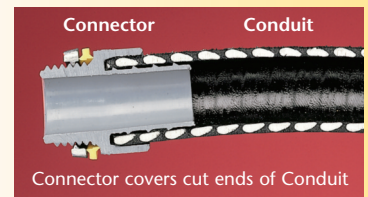

NEW
1" Trade Size

Non-Metallic Screw-on Connectors

Straight & 90° for Non-metallic, Liquid-tight Conduit, Type B

Unscrew the connector a full turn and still have a Listed liquid-tight installation!

NEW!
1" trade sizes

Straight Black 1" NMSC100BL

Straight Gray 1" NMSC100

Connector Components 90° Black 1" NMSC90100BL

Arlington's one-piece non-metallic straight and 90° **screw-on** connectors are now available in 1" trade sizes.

Designed for use on non-metallic, liquid-tight conduit, Type B and flexible non-metallic tubing, installation is fast and easy. These connectors screw on to conduit *by hand*, with *no tools* required.

The job looks great too. The outer body on NMSC series connectors overlaps the conduit, hiding the ugly cut ends when it's screwed on.

When fully tightened the internal taper squeezes onto the conduit forming a reliable liquid-tight seal. Plus, you can unscrew the connector a full turn and still have a Listed liquid-tight installation.