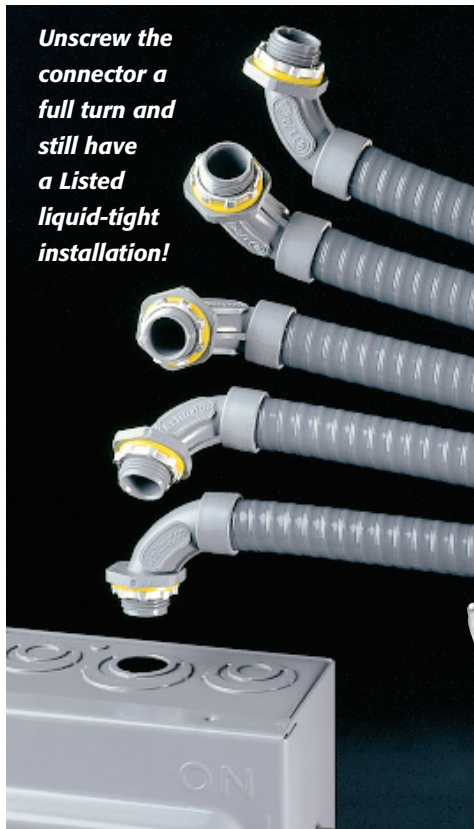

Connector Components 90° Black 1" NMSC90100BL

NEW
1" Trade Size

Non-Metallic Screw-on Connectors

Straight & 90° for Non-metallic, Liquid-tight Conduit, Type B

Unscrew the connector a full turn and still have a Listed liquid-tight installation!