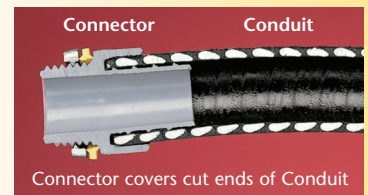

The job looks great too. The outer body on NMSC series connectors overlaps the conduit, hiding the ugly cut ends when it's screwed on.

When fully tightened the internal taper squeezes onto the conduit forming a reliable liquid-tight seal. Plus, you can unscrew the connector a full turn and still have a Listed liquid-tight installation.

# Non-Metallic Screw-on Connectors

*Straight & 90° for Non-metallic, Liquid-tight Conduit, Type B*

Unscrew the connector a full turn and still have a Listed liquid-tight installation!

**NEW!**  
1" trade sizes

Straight Black 1" NMSC100BL  
Straight Gray 1" NMSC100

Connector Components 90° Black 1" NMSC90100BL

Arlington's one-piece non-metallic straight and 90° **screw-on** connectors are now available in 1" trade sizes.