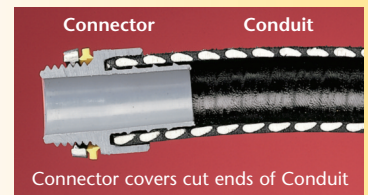

The job looks great too. The outer body on NMSC series connectors overlaps the conduit, hiding the ugly cut ends when it's screwed on.

When fully tightened the internal taper squeezes onto the conduit forming a reliable liquid-tight seal. Plus, you can unscrew the connector a full turn and still have a Listed liquid-tight installation.

Unscrew the connector a full turn and still have a Listed liquid-tight installation!

NEW!
1" trade sizes

Straight Gray 1" NMSC100

Straight Black 1" NMSC100BL

Connector Components 90° Black 1" NMSC90100BL

Arlington's one-piece non-metallic straight and 90° **screw-on** connectors are now available in 1" trade sizes.

Designed for use on non-metallic, liquid-tight conduit, Type B and flexible non-metallic tubing, installation is fast and easy. These connectors screw on to conduit *by hand*, with *no tools* required.