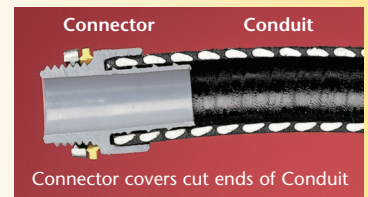

The job looks great too. The outer body on NMSC series connectors overlaps the conduit, hiding the ugly cut ends when it's screwed on.

When fully tightened the internal taper squeezes onto the conduit forming a reliable liquid-tight seal. Plus, you can unscrew the connector a full turn and still have a Listed liquid-tight installation.

Unscrew the connector a full turn and still have a Listed liquid-tight installation!

NEW!
1" trade sizes

Straight Black 1" NMSC100BL

Straight Gray 1" NMSC100

Connector Components 90° Black 1" NMSC90100BL

Arlington's one-piece non-metallic straight and 90° **screw-on** connectors are now available in 1" trade sizes.

Designed for use on non-metallic, liquid-tight conduit, Type B and flexible non-metallic tubing, installation is fast and easy. These connectors screw on to conduit *by hand*, with *no tools* required.