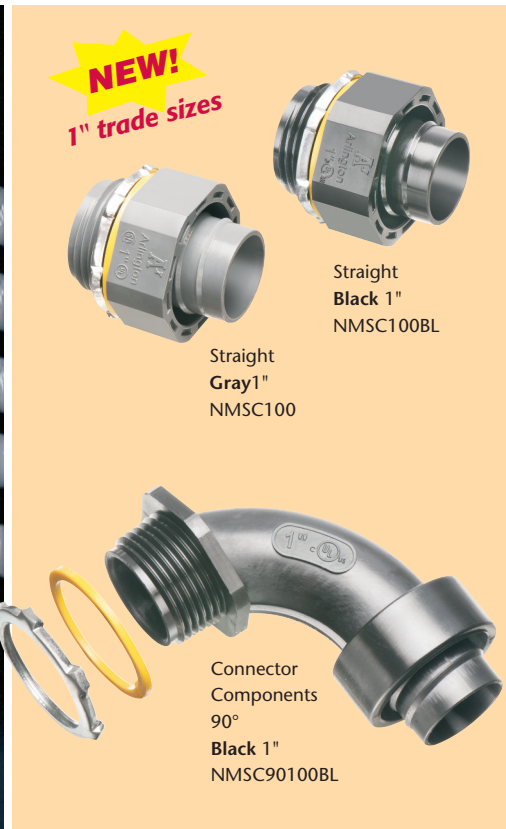

# Non-Metallic Screw-on Connectors

*Straight & 90° for Non-metallic, Liquid-tight Conduit, Type B*

Unscrew the connector a full turn and still have a Listed liquid-tight installation!

**NEW!**  
1" trade sizes

Straight Black 1" NMSC100BL  
Straight Gray 1" NMSC100

Connector Components 90° Black 1" NMSC90100BL

Arlington's one-piece non-metallic straight and 90° **screw-on** connectors are now available in 1" trade sizes.