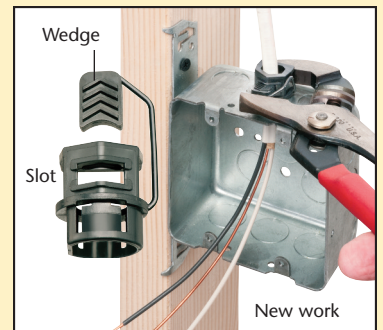

Non-Metallic Push-In Connector

Made in USA 

NEW!
more on
reverse

For NM and Flexible Cord Installations in New Work and Retrofit

Arlington's **NMR840** offers easy, push-in installation in a new box, or an installed box in an existing wall.

NMR840 installs from *INSIDE* the box – or from *OUTSIDE* the box.

Installation is easy *and secure!*

Once inserted into the connector slot and locked down, the wedge holds cable securely in place...no pullout!

- 3/8" trade size fits 1/2" knockout
- For NM and flexible cord:
 - (1) 14/2 flat to (1) 10/3 round cables
 - (2) 14/2 to (2) 12/2 flat cables
 - (1) 14/3 to (1) 10/3 flat cable
 - (2) 14/3 to (2) 12/3 flat cable
 - (1) 14/3 to (1) 10/3 round cable
- Cord ranges .350" to .490"
- c UL us Listed

Feed cable through the knockout, then into the connector.

Insert wedge in slot in connector. Lock tight with pliers.

Push assembly into box...

Done!

...or New Work

Feed cable into connector.

Insert wedge into slot in connector. Lock tight with pliers.