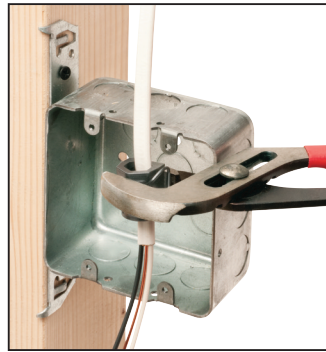

NMR840 installs from *INSIDE* the box – or from *OUTSIDE* the box.

Installation is easy *and secure!*

Once inserted into the connector slot and locked down, the wedge holds cable securely in place...no pullout!

Installation is easy *and secure!*

Once inserted into the connector slot and locked down, the wedge holds cable securely in place...no pullout!

- 3/8" trade size fits 1/2" knockout
- For NM and flexible cord:
 - (1) 14/2 flat to (1) 10/3 round cables
 - (2) 14/2 to (2) 12/2 flat cables
 - (1) 14/3 to (1) 10/3 flat cable
 - (2) 14/3 to (2) 12/3 flat cable
 - (1) 14/3 to (1) 10/3 round cable
- Cord ranges .350" to .490"
- c UL us Listed

Feed cable through the knockout, then into the connector.

Insert wedge in slot in connector. Lock tight with pliers.

Push assembly into box...

Done!

...or New Work

Feed cable into connector.

Insert wedge into slot in connector. Lock tight with pliers.

NMR840	14940	3/8	1/2	100	1000
--------	-------	-----	-----	-----	------

Push in, non-metallic connector for installation of NM cable or flexible cord ranges: .350" to .490" in new work or an installed box in an existing wall (See cable ranges on front)