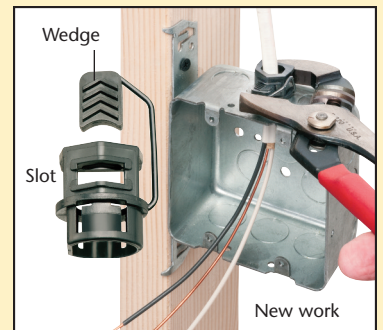

NMR840 installs from *INSIDE* the box – or from *OUTSIDE* the box.

Installation is easy *and secure!*

Once inserted into the connector slot and locked down, the wedge holds cable securely in place...no pullout!

**For installation in
an INSTALLED box**

...or in NEW work

Arlington's **NMR840** offers easy, push-in installation in a new box, or an installed box in an existing wall.

NMR840 installs from *INSIDE* the box – or from *OUTSIDE* the box.

Installation is easy *and secure!*

Once inserted into the connector slot and locked down, the wedge holds cable securely in place...no pullout!

- 3/8" trade size fits 1/2" knockout
- For NM and flexible cord:
 - (1) 14/2 flat to (1) 10/3 round cables
 - (2) 14/2 to (2) 12/2 flat cables
 - (1) 14/3 to (1) 10/3 flat cable
 - (2) 14/3 to (2) 12/3 flat cable
 - (1) 14/3 to (1) 10/3 round cable
- Cord ranges .350" to .490"
- c UL us Listed