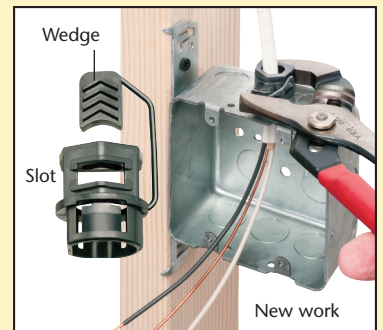

NMR840 installs from *INSIDE* the box – or from *OUTSIDE* the box.

Installation is easy *and secure!*

Once inserted into the connector slot and locked down, the wedge holds cable securely in place...no pullout!

For NM and Flexible Cord Installations in New Work and Retrofit

**For installation in
an INSTALLED box**

...or in NEW work

Arlington's **NMR840** offers easy, push-in installation in a new box, or an installed box in an existing wall.