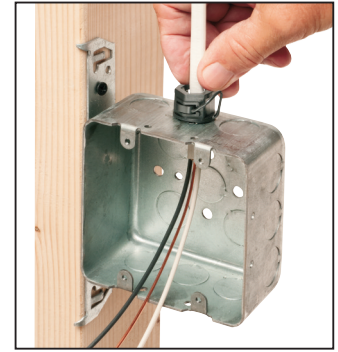

...and push into box. Done!

NMR840

NEW!

Patent pending

NM840

Catalog Number	UPC/DEI/NAED Mfg. #018997	Trade size	KO Size	Unit Pkg	Std Pkg

NMR840	14940	3/8	1/2	100	1000

Push in, non-metallic connector for installation of NM cable or flexible cord ranges: .350" to .490" in new work or an installed box in an existing wall (See cable ranges on front)

Also Available for New Work

Visit website for complete cable ranges

NM840	54840	3/8	1/2	100	1000
NM841	54841	1/2	1/2	50	500
NM842	54842	3/4	3/4	25	250
NM843	54843	1	1	25	250
NM844	50175	1-1/4	1-1/4	10	100

NM841

Distributed by

Arlington

1 Stauffer Industrial Park
Scranton, PA 18517

800/233.4717

Fax 570/562.0646

www.aifittings.com

Made in USA