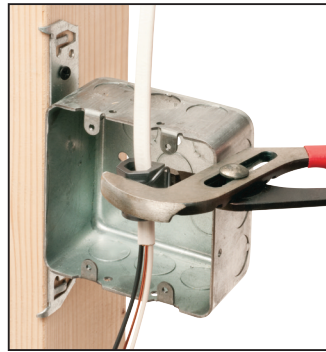

NMR840 installs from *INSIDE* the box – or from *OUTSIDE* the box.

Installation is easy *and secure!*

Once inserted into the connector slot and locked down, the wedge holds cable securely in place...no pullout!

Feed cable through the knockout, then into the connector.

Insert wedge in slot in connector. Lock tight with pliers.

Push assembly into box...

Done!

...or New Work

Feed cable into connector.

Insert wedge into slot in connector. Lock tight with pliers.

NMR840	14940	3/8	1/2	100	1000
--------	-------	-----	-----	-----	------

Push in, non-metallic connector for installation of NM cable or flexible cord ranges: .350" to .490" in new work or an installed box in an existing wall (See cable ranges on front)