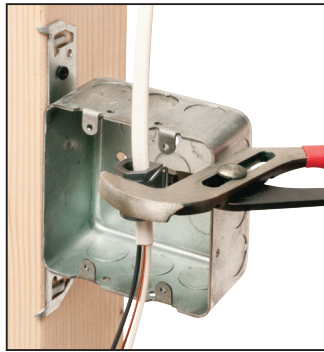

Feed cable through the knockout, then into the connector.

Insert wedge in slot in connector. Lock tight with pliers.

Push assembly into box...

Done!

...or New Work

Feed cable into connector.

Insert wedge into slot in connector. Lock tight with pliers.

NMR840	14940	3/8	1/2	100	1000
---------------	-------	-----	-----	-----	------

Push in, non-metallic connector for installation of NM cable or flexible cord ranges: .350" to .490" in new work or an installed box in an existing wall (See cable ranges on front)