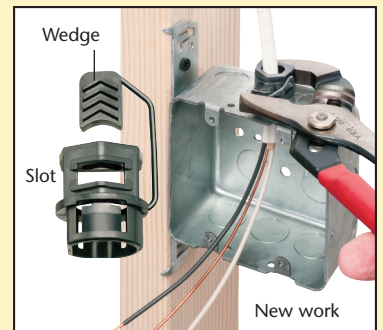

- 3/8" trade size fits 1/2" knockout
- For NM and flexible cord:
  - (1) 14/2 flat to (1) 10/3 round cables
  - (2) 14/2 to (2) 12/2 flat cables
  - (1) 14/3 to (1) 10/3 flat cable
  - (2) 14/3 to (2) 12/3 flat cable
  - (1) 14/3 to (1) 10/3 round cable
- Cord ranges .350" to .490"
- c UL us Listed

Arlington

1 Stauffer Industrial Park
Scranton, PA 18517
800/233.4717
Fax 570/562.0646
www.aifittings.com