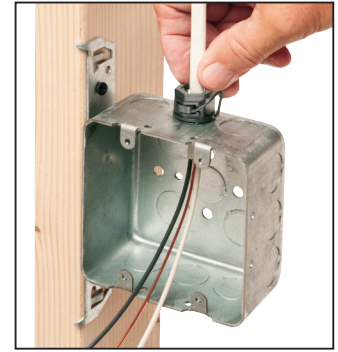

...and push into box. Done!

NMR840

NEW!

Patent pending

NM840

Catalog Number	UPC/DEI/NAED Mfg. #018997	Trade size	KO Size	Unit Pkg	Std Pkg

NMR840	14940	3/8	1/2	100	1000

Push in, non-metallic connector for installation of NM cable or flexible cord ranges: .350" to .490" in new work or an installed box in an existing wall (See cable ranges on front)

Also Available for New Work

Visit website for complete cable ranges

NM840	54840	3/8	1/2	100	1000
NM841	54841	1/2	1/2	50	500
NM842	54842	3/4	3/4	25	250
NM843	54843	1	1	25	250
NM844	50175	1-1/4	1-1/4	10	100

NM841

Distributed by