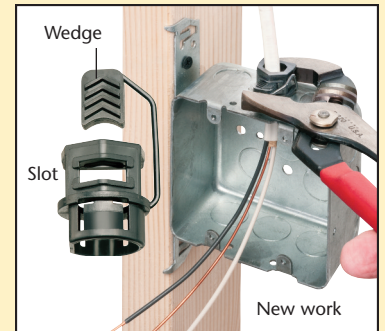

NMR840 installs from *INSIDE* the box – or from *OUTSIDE* the box.

Installation is easy *and secure!*

Once inserted into the connector slot and locked down, the wedge holds cable securely in place...no pullout!

NM841

Distributed by

1 Stauffer Industrial Park
Scranton, PA 18517
800/233.4717
Fax 570/562.0646
www.aifittings.com

Made in USA

Non-Metallic Push-In Connector

Made in USA 

NEW!
more on
reverse

For NM and Flexible Cord Installations in New Work and Retrofit

NMR840
Non-metallic
push in connector

Patent pending

**For installation in
an INSTALLED box**

New work

...or in NEW work

- 3/8" trade size fits 1/2" knockout
- For NM and flexible cord:
 - (1) 14/2 flat to (1) 10/3 round cables
 - (2) 14/2 to (2) 12/2 flat cables
 - (1) 14/3 to (1) 10/3 flat cable
 - (2) 14/3 to (2) 12/3 flat cable
 - (1) 14/3 to (1) 10/3 round cable
- Cord ranges .350" to .490"
- c UL us Listed