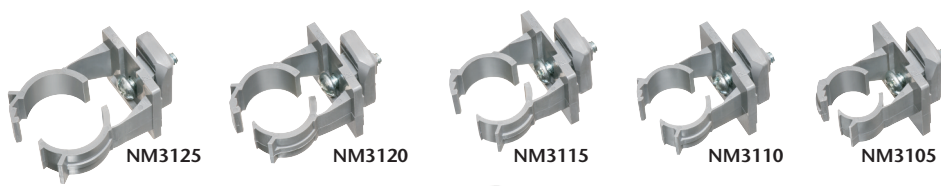

**See reverse for even more QuickLATCH products!**

Patent pending

**Arlington®**

1 Stauffer Industrial Park  
Scranton, PA 18517

800/233.4717 • Fax 570/562.0646  
www.aifittings.com

**QUICKLATCH™ PIPE HANGER**

CATALOG NUMBER	UPC/DEI/NAED MFG. #018997	RIGID, IMC PVC SIZE	EMT SIZE	STD PKG
NM3100	54027	---	1/2"	100
NM3105	54028	1/2"	---	100
NM3110	54029	---	3/4"	100
NM3115	54030	3/4"	---	100
NM3120	54031	---	1"	100
NM3125	54032	1"	---	100

Includes 1/4"-20 stainless steel screw and strut clip (installed)

NM3100 series 0120/15M © 2020 Arlington Industries, Inc.

# UV Rated • Non-metallic QuickLATCH™

Made in USA 

*Works just like a Pipe Hanger • Easy to Install*

Mount to surface with a screw.

Press down on pipe to lock it firmly in place.

**Removable** Use screwdriver to lift tab.