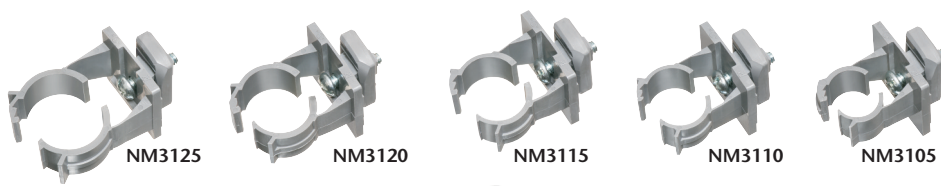

5 Secure installation of conduit to strut.

Easy screwdriver removal

- UV rated, corrosion resistant for outdoor use
- Stainless steel screw
- Mounts vertically or horizontally
- Screwdriver removal, reusable
- Listed for use in environmental air handling spaces per 2020 NEC, article 300.22(c)

**See reverse for even more QuickLATCH products!**

Patent pending

**Arlington®**

1 Stauffer Industrial Park  
Scranton, PA 18517

800/233.4717 • Fax 570/562.0646

[www.aifittings.com](http://www.aifittings.com)

**QUICKLATCH™ PIPE HANGER**

CATALOG NUMBER	UPC/DEI/NAED MFG. #018997	RIGID, IMC PVC SIZE	EMT SIZE	STD PKG
NM3100	54027	---	1/2"	100
NM3105	54028	1/2"	---	100
NM3110	54029	---	3/4"	100
NM3115	54030	3/4"	---	100
NM3120	54031	---	1"	100
NM3125	54032	1"	---	100

Includes 1/4"-20 stainless steel screw and strut clip (installed)

NM3100 series 0120/15M © 2020 Arlington Industries, Inc.