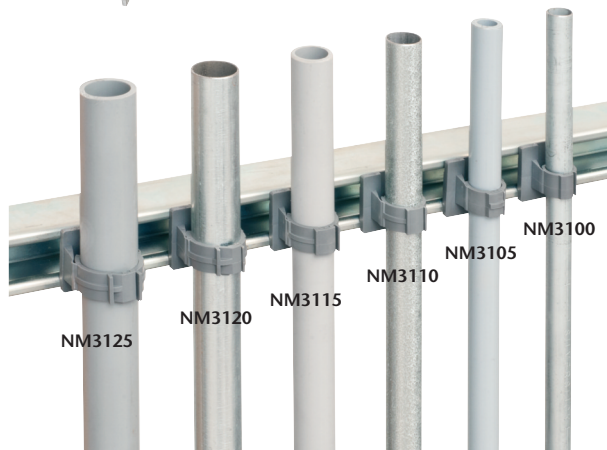

**See reverse for even more QuickLATCH products!**

Patent pending

**Arlington®**

1 Stauffer Industrial Park  
Scranton, PA 18517

800/233.4717 • Fax 570/562.0646

[www.aifittings.com](http://www.aifittings.com)

**QUICKLATCH™ PIPE HANGER**

CATALOG NUMBER	UPC/DEI/NAED MFG. #018997	RIGID, IMC PVC SIZE	EMT SIZE	STD PKG
NM3100	54027	---	1/2"	100
NM3105	54028	1/2"	---	100
NM3110	54029	---	3/4"	100
NM3115	54030	3/4"	---	100
NM3120	54031	---	1"	100
NM3125	54032	1"	---	100

# UV Rated • Non-metallic QuickLATCH™

Made in USA 

*Works just like a Pipe Hanger • Easy to Install*

Mount to surface with a screw.

Press down on pipe to lock it firmly in place.

**Removable** Use screwdriver to lift tab.