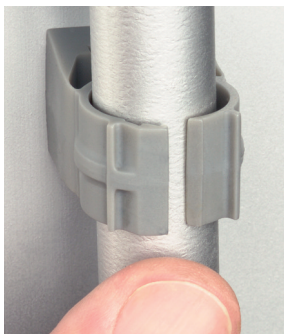

# UV Rated • Non-metallic QuickLATCH™

Made in USA 

*Works just like a Pipe Hanger • Easy to Install*

Mount to surface with a screw.

Press down on pipe to lock it firmly in place.

**Removable** Use screwdriver to lift tab.

Includes 1/4"-20 stainless steel screw and strut clip (installed)

NM3100 series 0120/15M © 2020 Arlington Industries, Inc.

Fast and easy to install, one-piece, non-metallic **QuickLATCH™** mounts to walls, metal strut and studs, and threaded rod up to 1/4-20...works with Arlington's Strut Clip™ too. *Strut Clip holds pipe hangers securely on strut.*