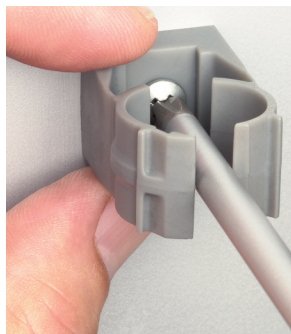

# UV Rated • Non-metallic QuickLATCH™

Made in USA 

*Works just like a Pipe Hanger • Easy to Install*

Mount to surface with a screw.

Press down on pipe to lock it firmly in place.

**Removable** Use screwdriver to lift tab.

Fast and easy to install, one-piece, non-metallic **QuickLATCH™** mounts to walls, metal strut and studs, and threaded rod up to 1/4-20...works with Arlington's Strut Clip™ too. *Strut Clip holds pipe hangers securely on strut.*