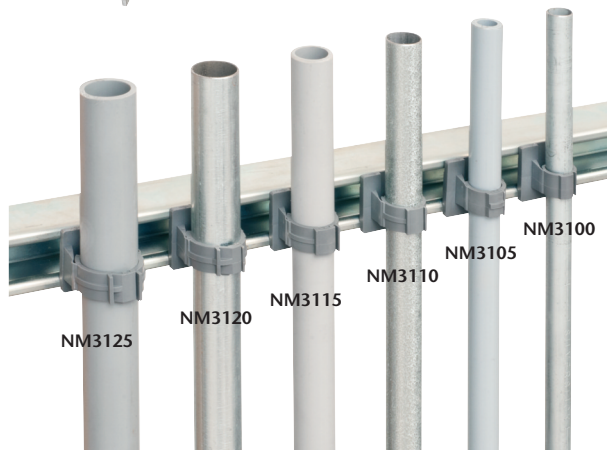

**See reverse for even more QuickLATCH products!**

Patent pending

**Arlington®**

1 Stauffer Industrial Park  
Scranton, PA 18517

800/233.4717 • Fax 570/562.0646  
www.aifittings.com

**QUICKLATCH™ PIPE HANGER**

Includes 1/4"-20 stainless steel screw and strut clip (installed)

NM3100 series 0120/15M © 2020 Arlington Industries, Inc.

# UV Rated • Non-metallic QuickLATCH™

Made in USA 

*Works just like a Pipe Hanger • Easy to Install*

Mount to surface with a screw.

Press down on pipe to lock it firmly in place.

**Removable** Use screwdriver to lift tab.

Fast and easy to install, one-piece, non-metallic **QuickLATCH™** mounts to walls, metal strut and studs, and threaded rod up to 1/4-20...works with Arlington's Strut Clip™ too. *Strut Clip holds pipe hangers securely on strut.*