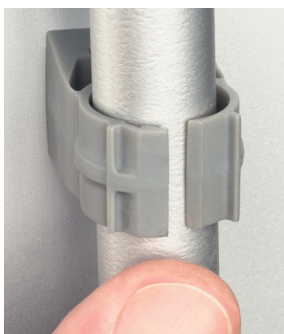

See reverse for even more QuickLATCH products!

Patent pending

Arlington®

1 Stauffer Industrial Park
Scranton, PA 18517

800/233.4717 • Fax 570/562.0646

www.aifittings.com

QUICKLATCH™ PIPE HANGER

| CATALOG NUMBER | UPC/DEI/NAED MFG. #018997 | RIGID, IMC PVC SIZE | EMT SIZE | STD PKG |
|----------------|---------------------------|---------------------|----------|---------|
| NM3100 | 54027 | --- | 1/2" | 100 |
| NM3105 | 54028 | 1/2" | --- | 100 |
| NM3110 | 54029 | --- | 3/4" | 100 |
| NM3115 | 54030 | 3/4" | --- | 100 |
| NM3120 | 54031 | --- | 1" | 100 |
| NM3125 | 54032 | 1" | --- | 100 |

Includes 1/4"-20 stainless steel screw and strut clip (installed)

NM3100 series 0120/15M © 2020 Arlington Industries, Inc.

UV Rated • Non-metallic QuickLATCH™

Made in USA 

Works just like a Pipe Hanger • Easy to Install

Mount to surface with a screw.

Press down on pipe to lock it firmly in place.

Removable Use screwdriver to lift tab.

Fast and easy to install, one-piece, non-metallic **QuickLATCH™** mounts to walls, metal strut and studs, and threaded rod up to 1/4-20...works with Arlington's Strut Clip™ too. *Strut Clip holds pipe hangers securely on strut.*

It fits 1/2" to 4" EMT, RIGID, IMC and PVC. The larger 2-1/2" to 4" sizes have an extra opening for the optional securing of tie wire or cable tie.

- Corrosion resistant
- Horizontal or vertical mounting
- Integral slot keeps nut from spinning