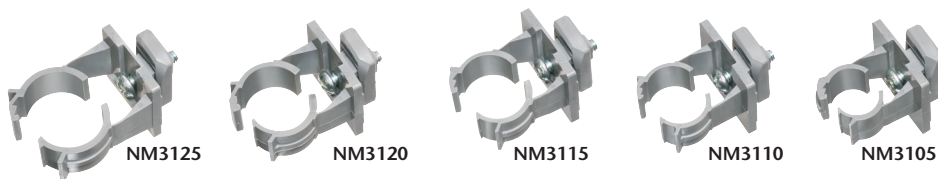

See reverse for even more QuickLATCH products!

Patent pending

Arlington®

1 Stauffer Industrial Park
Scranton, PA 18517

800/233.4717 • Fax 570/562.0646
www.aifittings.com

QUICKLATCH™ PIPE HANGER

| CATALOG NUMBER | UPC/DEI/NAED MFG. #018997 | RIGID, IMC PVC SIZE | EMT SIZE | STD PKG |
|----------------|---------------------------|---------------------|----------|---------|
| NM3100 | 54027 | --- | 1/2" | 100 |
| NM3105 | 54028 | 1/2" | --- | 100 |
| NM3110 | 54029 | --- | 3/4" | 100 |
| NM3115 | 54030 | 3/4" | -- | 100 |
| NM3120 | 54031 | --- | 1" | 100 |
| NM3125 | 54032 | 1" | --- | 100 |

Includes 1/4"-20 stainless steel screw and strut clip (installed)

NM3100 series 0120/15M © 2020 Arlington Industries, Inc.

UV Rated • Non-metallic QuickLATCH™

Made in USA 

Works just like a Pipe Hanger • Easy to Install

Mount to surface with a screw.

Press down on pipe to lock it firmly in place.

Removable Use screwdriver to lift tab.

Fast and easy to install, one-piece, non-metallic **QuickLATCH™** mounts to walls, metal strut and studs, and threaded rod up to 1/4-20...works with Arlington's Strut Clip™ too. *Strut Clip holds pipe hangers securely on strut.*

It fits 1/2" to 4" EMT, RIGID, IMC and PVC. The larger 2-1/2" to 4" sizes have an extra opening for the optional securing of tie wire or cable tie.

- Corrosion resistant
- Horizontal or vertical mounting
- Integral slot keeps nut from spinning