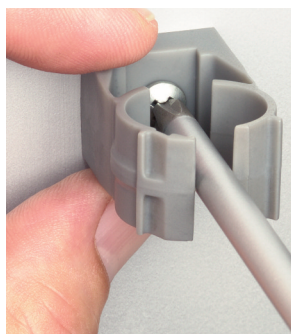

See reverse for even more QuickLATCH products!

Patent pending

Arlington®

1 Stauffer Industrial Park
Scranton, PA 18517

800/233.4717 • Fax 570/562.0646

www.aifittings.com

QUICKLATCH™ PIPE HANGER

| CATALOG NUMBER | UPC/DEI/NAED MFG. #018997 | RIGID, IMC PVC SIZE | EMT SIZE | STD PKG |
|----------------|---------------------------|---------------------|----------|---------|
| NM3100 | 54027 | --- | 1/2" | 100 |
| NM3105 | 54028 | 1/2" | --- | 100 |
| NM3110 | 54029 | --- | 3/4" | 100 |
| NM3115 | 54030 | 3/4" | --- | 100 |
| NM3120 | 54031 | --- | 1" | 100 |
| NM3125 | 54032 | 1" | --- | 100 |

Includes 1/4"-20 stainless steel screw and strut clip (installed)

NM3100 series 0120/15M © 2020 Arlington Industries, Inc.

UV Rated • Non-metallic QuickLATCH™

Made in USA 

Works just like a Pipe Hanger • Easy to Install

Mount to surface with a screw.

Press down on pipe to lock it firmly in place.

Removable Use screwdriver to lift tab.

Fast and easy to install, one-piece, non-metallic **QuickLATCH™** mounts to walls, metal strut and studs, and threaded rod up to 1/4-20...works with Arlington's Strut Clip™ too. *Strut Clip holds pipe hangers securely on strut.*

It fits 1/2" to 4" EMT, RIGID, IMC and PVC. The larger 2-1/2" to 4" sizes have an extra opening for the optional securing of tie wire or cable tie.

- Corrosion resistant
- Horizontal or vertical mounting
- Integral slot keeps nut from spinning