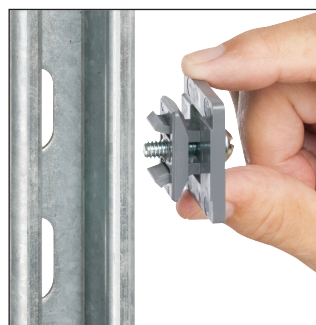

Our QuickLATCH™ Pipe Hanger installs on Strut Clip™

Arlington®

1 Stauffer Industrial Park
Scranton, PA 18517
800/233.4717 • Fax 570/562.0646
www.aifittings.com

Distributed by