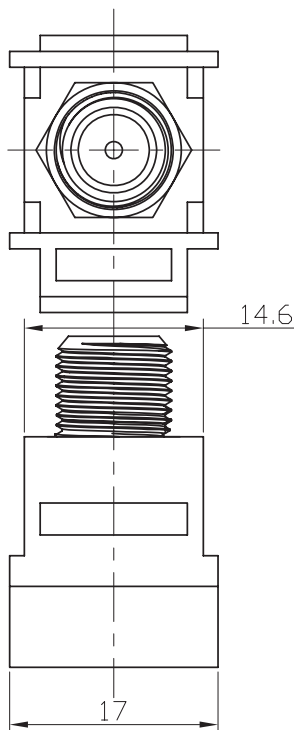

PRODUCT SPECIFICATIONS

F-81 Keystone Wallplate Insert

Specification:

Material:

- 1. Plastic Housing: ABS
- 2. F Connector: Zinc Alloy

VERICOM PART NUMBER	AVAILABLE COLOR
MKJ81-03434	White
MKJ81-03435	Ivory
MKJ81-03436	Light Almond

PRODUCT SPECIFICATIONS

F-81 Keystone Wallplate Insert

Specification:

Material:

1. Plastic Housing: ABS
2. F Connector: Zinc Alloy

VERICOM PART NUMBER	AVAILABLE COLOR
MKJ81-03434	White
MKJ81-03435	Ivory
MKJ81-03436	Light Almond