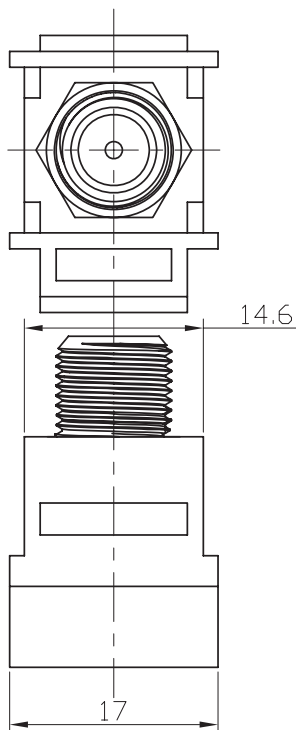

PRODUCT SPECIFICATIONS

F-81 Keystone Wallplate Insert

Specification:

Material:

- 1. Plastic Housing: ABS
- 2. F Connector: Zinc Alloy

VERICOM PART NUMBER	AVAILABLE COLOR
MKJ81-03434	White
MKJ81-03435	Ivory
MKJ81-03436	Light Almond

PRODUCT SPECIFICATIONS

F-81 Keystone Wallplate Insert

Specification:

Material:

1. Plastic Housing: ABS
2. F Connector: Zinc Alloy

VERICOM PART NUMBER	AVAILABLE COLOR
MKJ81-03434	White
MKJ81-03435	Ivory
MKJ81-03436	Light Almond