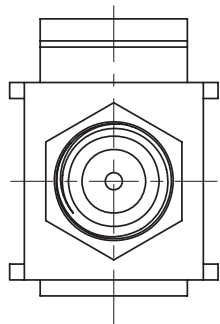

PRODUCT SPECIFICATIONS

F-81 Keystone Wallplate Insert

Specification:

Material:

- 1. Plastic Housing: ABS
- 2. F Connector: Zinc Alloy

VERICOM PART NUMBER	AVAILABLE COLOR
MKJ81-03434	White
MKJ81-03435	Ivory
MKJ81-03436	Light Almond

PRODUCT SPECIFICATIONS

F-81 Keystone Wallplate Insert

Specification:

Material:

1. Plastic Housing: ABS
2. F Connector: Zinc Alloy

VERICOM PART NUMBER	AVAILABLE COLOR
MKJ81-03434	White
MKJ81-03435	Ivory
MKJ81-03436	Light Almond