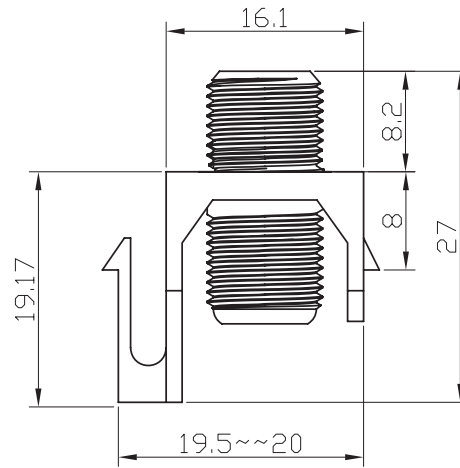

**PRODUCT SPECIFICATIONS**  
F-81 Keystone Wallplate Insert

**Specification:**

**Material:**

1. Plastic Housing: ABS
2. F Connector: Zinc Alloy

VERICOM PART NUMBER	AVAILABLE COLOR
MKJ81-03434	White
MKJ81-03435	Ivory
MKJ81-03436	Light Almond