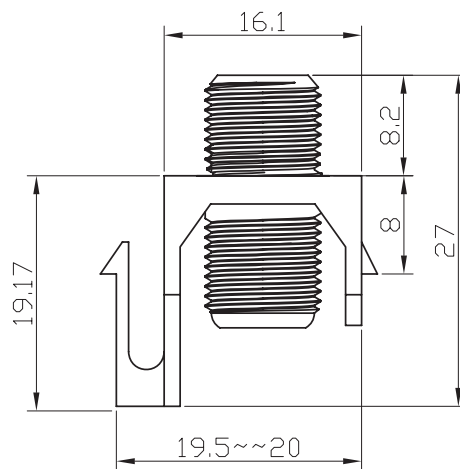

PRODUCT SPECIFICATIONS

F-81 Keystone Wallplate Insert

Specification:

Material:

- 1. Plastic Housing: ABS
- 2. F Connector: Zinc Alloy

VERICOM PART NUMBER	AVAILABLE COLOR
MKJ81-03434	White
MKJ81-03435	Ivory
MKJ81-03436	Light Almond

PRODUCT SPECIFICATIONS

F-81 Keystone Wallplate Insert

Specification:

Material:

1. Plastic Housing: ABS
2. F Connector: Zinc Alloy

VERICOM PART NUMBER	AVAILABLE COLOR
MKJ81-03434	White
MKJ81-03435	Ivory
MKJ81-03436	Light Almond