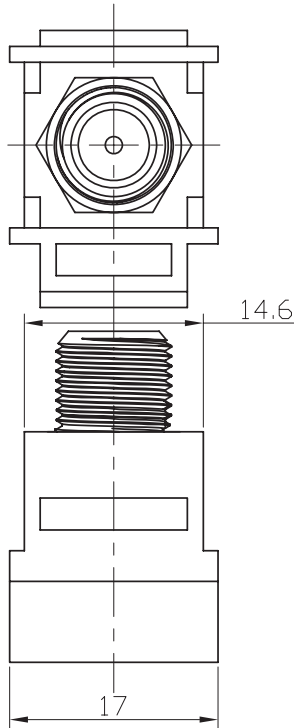

**PRODUCT SPECIFICATIONS**  
F-81 Keystone Wallplate Insert

**Specification:**

**Material:**

1. Plastic Housing: ABS
2. F Connector: Zinc Alloy

VERICOM PART NUMBER	AVAILABLE COLOR
MKJ81-03434	White
MKJ81-03435	Ivory
MKJ81-03436	Light Almond