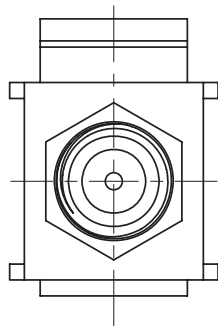

**PRODUCT SPECIFICATIONS**  
F-81 Keystone Wallplate Insert

**Specification:**

**Material:**

1. Plastic Housing: ABS
2. F Connector: Zinc Alloy

VERICOM PART NUMBER	AVAILABLE COLOR
MKJ81-03434	White
MKJ81-03435	Ivory
MKJ81-03436	Light Almond