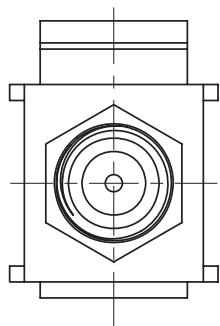

**PRODUCT SPECIFICATIONS**

F-81 Keystone Wallplate Insert

**Specification:**

**Material:**

1. Plastic Housing: ABS
2. F Connector: Zinc Alloy

VERICOM PART NUMBER	AVAILABLE COLOR
MKJ81-03434	White
MKJ81-03435	Ivory
MKJ81-03436	Light Almond