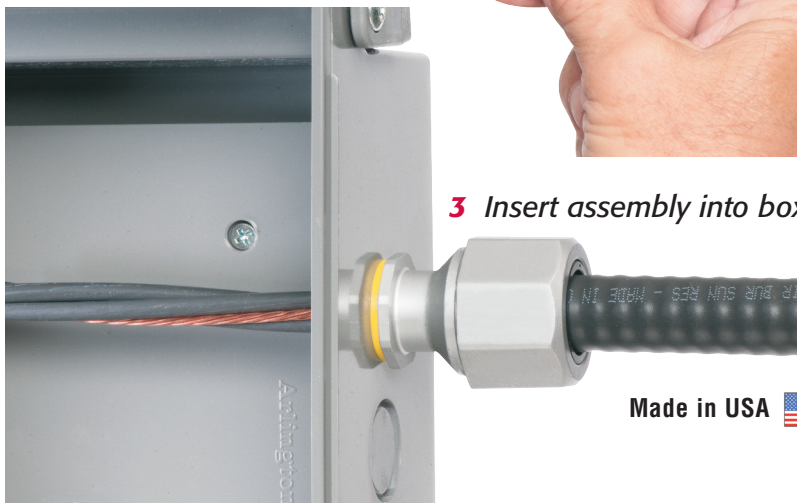

NEW!

Liquid-tight, Concrete-tight MC Cable Fittings

for PVC Jacketed MC Cable or Teck cable • Fits Widest Cable Range

**Ideal for
Parking Decks
or High Rise Residential
Construction**

LTMC507 components

Easy Installation! 1 Cut PVC jacket back 1-1/4"

2 Push jacketed MC cable into fitting

3 Insert assembly into box

Made in USA

Save time and money with Arlington's liquid-tight, concrete-tight fittings designed especially for PVC jacketed MC cable – and Teck 90 cable.

Perfect for parking decks, these new, larger sizes cover the widest cable range: 1/2 to 6/3.

They're compact - and the economical solution to installing PVC jacketed MC or Teck cable.

- cULus Listed

LTMC507