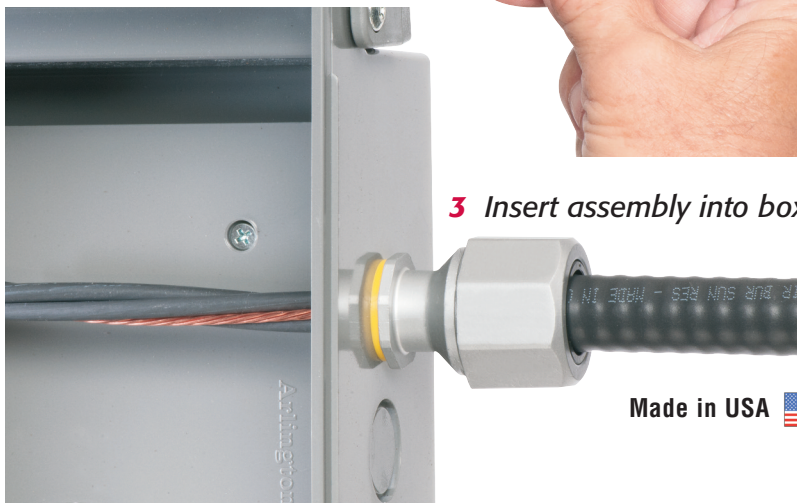

**Ideal for
Parking Decks
or High Rise Residential
Construction**

LTMC507 components

Easy Installation! 1 Cut PVC jacket back 1-1/4"

2 Push jacketed MC cable into fitting

3 Insert assembly into box

Made in USA

Save time and money with Arlington's liquid-tight, concrete-tight fittings designed especially for PVC jacketed MC cable – and Teck 90 cable.

Perfect for parking decks, these new, larger sizes cover the widest cable range: 1/2 to 6/3.