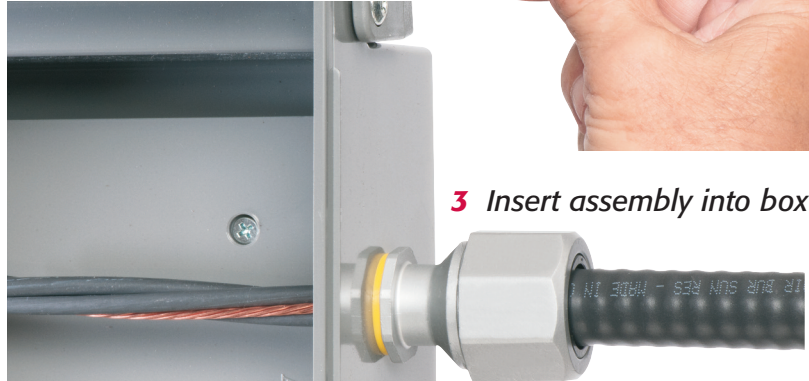

NEW!

Liquid-tight, Concrete-tight MC Cable Fittings

for PVC Jacketed MC Cable or Teck cable • Fits Widest Cable Range

NEW LARGER SIZES!

Ideal for Parking Decks or High Rise Residential Construction

LTMC507 components

Easy Installation! 1 Cut PVC jacket back 1-1/4"

2 Push jacketed MC cable into fitting

3 Insert assembly into box

Made in USA

Save time and money with Arlington's liquid-tight, concrete-tight fittings designed especially for PVC jacketed MC cable – and Teck 90 cable.