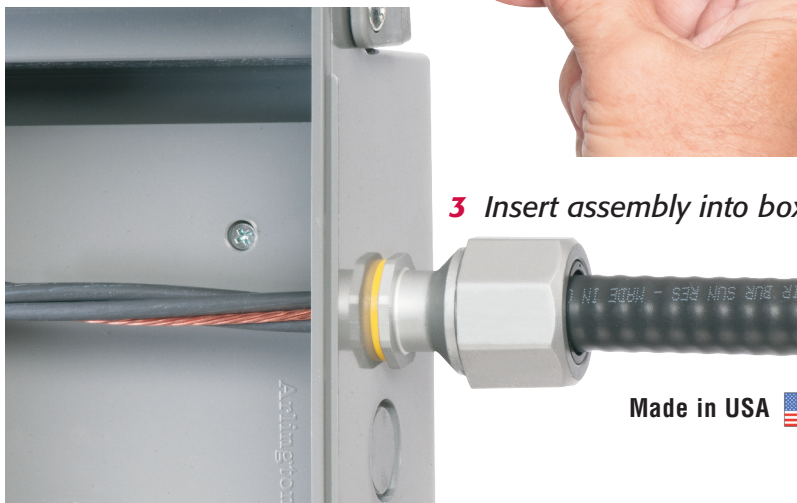

**NEW
LARGER SIZES!**

**Ideal for
Parking Decks
or High Rise Residential
Construction**

LTMC507 components

Easy Installation! 1 Cut PVC jacket back 1-1/4"

2 Push jacketed MC cable into fitting

3 Insert assembly into box

Made in USA

Save time and money with Arlington's liquid-tight, concrete-tight fittings designed especially for PVC jacketed MC cable – and Teck 90 cable.

Perfect for parking decks, these new, larger sizes cover the widest cable range: 1/2 to 6/3.