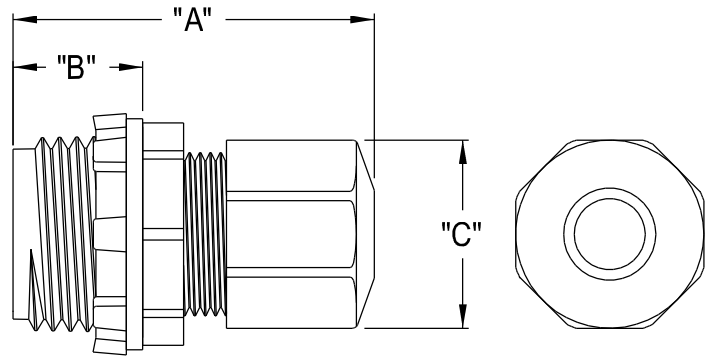

LPCG50 / LPCG503

LPCG507

LPCG753 / LPCG754

LPCG757

LPCG757	3/4	2.250	.595	1.230	.385"-.750"
LPCG754	3/4	1.963	.595	.978	.200"-.485"
LPCG753	3/4	1.963	.595	.978	.100"-.360"
LPCG507	1/2	2.250	.595	1.230	.385"-.750"
LPCG50	1/2	1.792	.595	.978	.200"-.485"
LPCG503	1/2	1.792	.595	.978	.100"-.360"
PART NO.	TRADE SIZE	"A"	"B"	"C"	CABLE RANGE

Arlington Industries, Inc.

1 Stauffer Industrial Park
Scranton, Pa 18517

**STRAIGHT LOW-PROFILE STRAIN-
RELIEF CORD CONNECTOR**