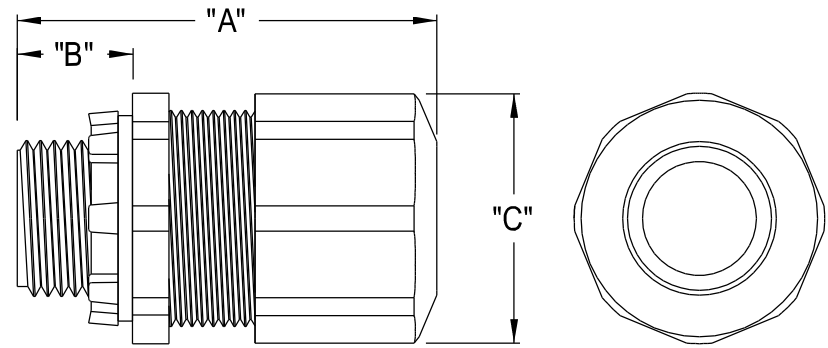

LPCG50 / LPCG503

LPCG507

LPCG753 / LPCG754

LPCG757

LPCG757	3/4	2.250	.595	1.230	.385"-.750"
LPCG754	3/4	1.963	.595	.978	.200"-.485"
LPCG753	3/4	1.963	.595	.978	.100"-.360"
LPCG507	1/2	2.250	.595	1.230	.385"-.750"
LPCG50	1/2	1.792	.595	.978	.200"-.485"
LPCG503	1/2	1.792	.595	.978	.100"-.360"
PART NO.	TRADE SIZE	"A"	"B"	"C"	CABLE RANGE

Arlington Industries, Inc.

1 Stauffer Industrial Park
Scranton, Pa 18517

**STRAIGHT LOW-PROFILE STRAIN-
RELIEF CORD CONNECTOR**