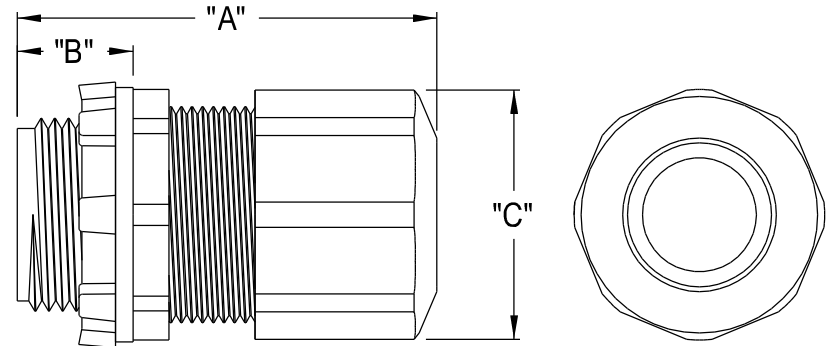

LPCG50 / LPCG503

LPCG507

LPCG753 / LPCG754

LPCG757

LPCG757	3/4	2.250	.595	1.230	.385"-.750"
LPCG754	3/4	1.963	.595	.978	.200"-.485"
LPCG753	3/4	1.963	.595	.978	.100"-.360"
LPCG507	1/2	2.250	.595	1.230	.385"-.750"
LPCG50	1/2	1.792	.595	.978	.200"-.485"
LPCG503	1/2	1.792	.595	.978	.100"-.360"
PART NO.	TRADE SIZE	"A"	"B"	"C"	CABLE RANGE

Arlington Industries, Inc.

1 Stauffer Industrial Park
Scranton, Pa 18517

**STRAIGHT LOW-PROFILE STRAIN-
RELIEF CORD CONNECTOR**