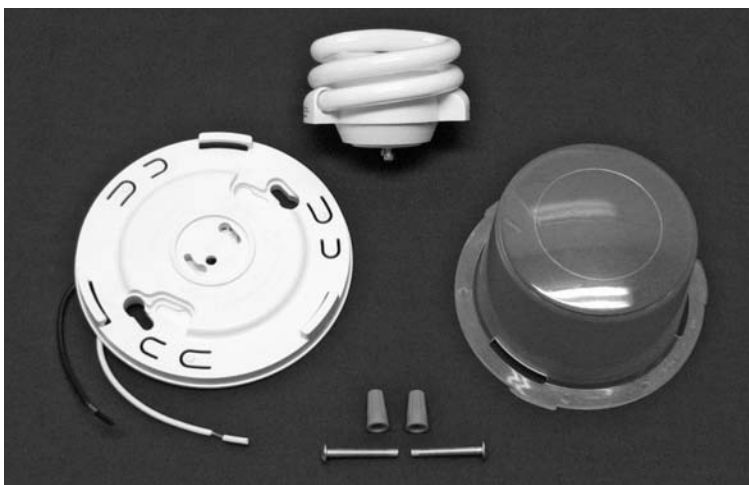

Compact Fluorescent Luminaire

LH-CFL1

Luminaire Design Features

- For use in attics, basements, closets and garages
- Energy savings of up to 75% compared to incandescent bulbs
- 10,000 hour bulb life
- Fully assembled with GU24 - 13W bulb and polycarbonate lens
- 13W CFL bulb produces same light as 60W standard incandescent light bulb
- Lens securely locks to base with spring-loaded tabs
- Lamp Base mounts to most 3 1/2" and 4" ceiling boxes

Replacement Bulb Part Numbers:

MaxLite; MLS13FUSWW, 13 Watt, GU24 fixture base, M.O.L. = 2.52"

TCP; 33213SSP, 13 Watt, GU24 fixture base, M.O.L. = 2.3"

Golo; GU241327, 13 Watt, GU24 fixture base, M.O.L. = 2.36"

Designed in USA
Made in China

Compact Fluorescent Luminaire

LH-CFL1

Luminaire Design Features

- For use in attics, basements, closets and garages
- Energy savings of up to 75% compared to incandescent bulbs
- 10,000 hour bulb life
- Fully assembled with GU24 - 13W bulb and polycarbonate lens
- 13W CFL bulb produces same light as 60W standard incandescent light bulb
- Lens securely locks to base with spring-loaded tabs
- Lamp Base mounts to most 3 1/2" and 4" ceiling boxes

Supplied with compact fluorescent bulb, mounting screws, and wire nuts.

Prepackaged in a blister pack with bi-lingual installation instructions.

CF Luminaire	Bulb Wattage	Catalog Number	Component Description	Base Dia.	Asm. Height	UPC# 85339	Pkg. Qty.	Std. Pkg. Wt. (lbs.)
	13 W	LH-CFL1	Compact fluorescent luminaire with wire leads (mounting screws included)	5.06"	3.04"	87005	12	9
	13 W	LH-CFL2	Compact fluorescent luminaire with wire leads and pull chain (mounting screws included)	5.06"	3.82"	87006	12	11