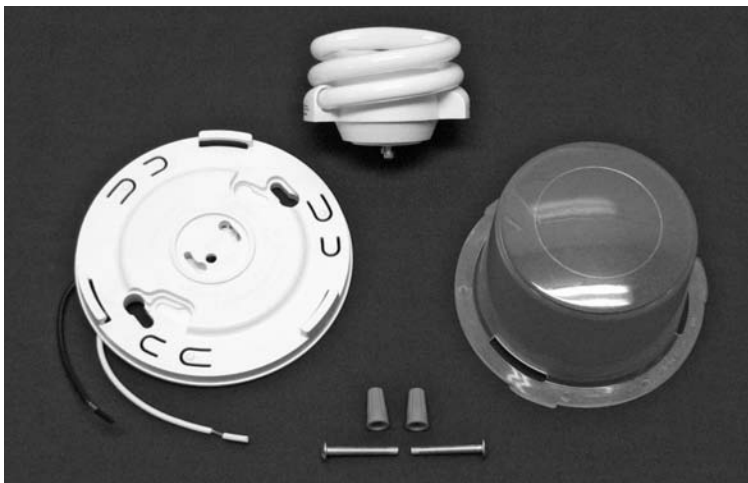

# Compact Fluorescent Luminaire

### Luminaire Design Features

- For use in attics, basements, closets and garages
- Energy savings of up to 75% compared to incandescent bulbs
- 10,000 hour bulb life
- Fully assembled with GU24 - 13W bulb and polycarbonate lens
- 13W CFL bulb produces same light as 60W standard incandescent light bulb
- Lens securely locks to base with spring-loaded tabs
- Lamp Base mounts to most 3 1/2" and 4" ceiling boxes

Supplied with compact fluorescent bulb, mounting screws, and wire nuts.

Prepackaged in a blister pack with bi-lingual installation instructions.

CF Luminaire	Bulb Wattage	Catalog Number	Component Description	Base Dia.	Asm. Height	UPC# 85339	Pkg. Qty.	Std. Pkg. Wt. (lbs.)
	13 W	LH-CFL1	Compact fluorescent luminaire with wire leads (mounting screws included)	5.06"	3.04"	87005	12	9
	13 W	LH-CFL2	Compact fluorescent luminaire with wire leads and pull chain (mounting screws included)	5.06"	3.82"	87006	12	11