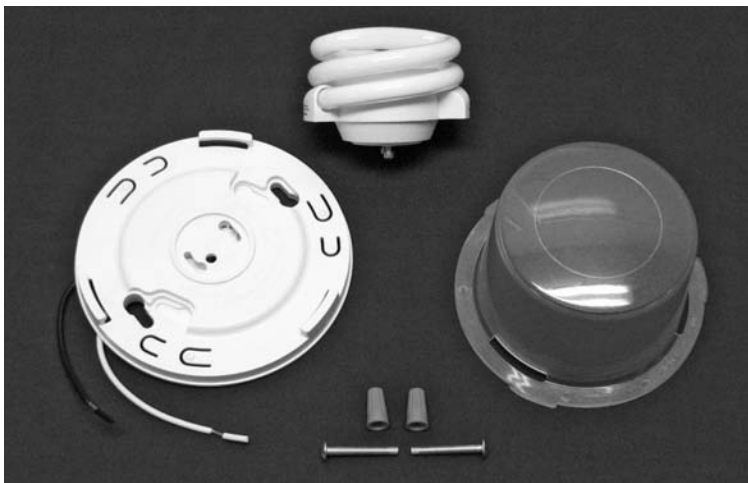

Supplied with compact fluorescent bulb, mounting screws, and wire nuts.