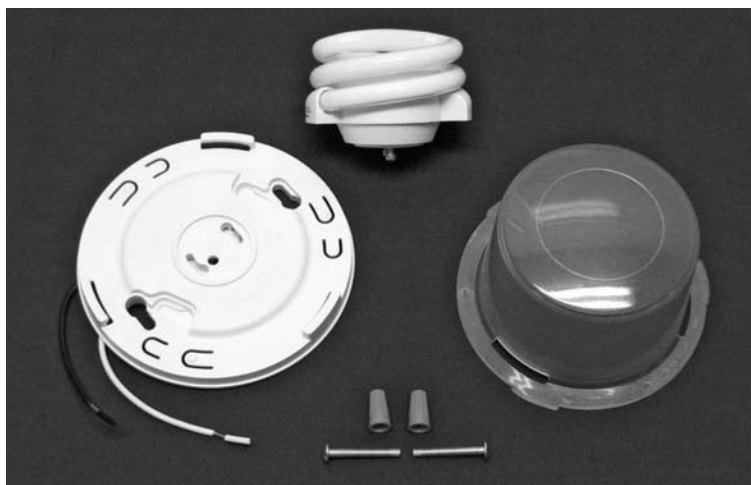

Compact Fluorescent Luminaire

LH-CFL1

Luminaire Design Features

- For use in attics, basements, closets and garages
- Energy savings of up to 75% compared to incandescent bulbs
- 10,000 hour bulb life
- Fully assembled with GU24 - 13W bulb and polycarbonate lens
- 13W CFL bulb produces same light as 60W standard incandescent light bulb
- Lens securely locks to base with spring-loaded tabs
- Lamp Base mounts to most 3 1/2" and 4" ceiling boxes

Supplied with compact fluorescent bulb, mounting screws, and wire nuts.

Prepackaged in a blister pack with bi-lingual installation instructions.

CF Luminaire	Bulb Wattage	Catalog Number	Component Description	Base Dia.	Asm. Height	UPC# 85339	Pkg. Qty.	Std. Pkg. Wt. (lbs.)
	13 W	LH-CFL1	Compact fluorescent luminaire with wire leads (mounting screws included)	5.06"	3.04"	87005	12	9
	13 W	LH-CFL2	Compact fluorescent luminaire with wire leads and pull chain (mounting screws included)	5.06"	3.82"	87006	12	11

Replacement Bulb Part Numbers:

MaxLite; MLS13FUSWW, 13 Watt, GU24 fixture base, M.O.L. = 2.52"

TCP; 33213SSP, 13 Watt, GU24 fixture base, M.O.L. = 2.3"

Golo; GU241327, 13 Watt, GU24 fixture base, M.O.L. = 2.36"

Designed in USA
Made in China

Compact Fluorescent Luminaire

Compact Fluorescent Luminaire

LH-CFL1

Luminaire Design Features

- For use in attics, basements, closets and garages
- Energy savings of up to 75% compared to incandescent bulbs
- 10,000 hour bulb life
- Fully assembled with GU24 - 13W bulb and polycarbonate lens
- 13W CFL bulb produces same light as 60W standard incandescent light bulb
- Lens securely locks to base with spring-loaded tabs
- Lamp Base mounts to most 3 1/2" and 4" ceiling boxes