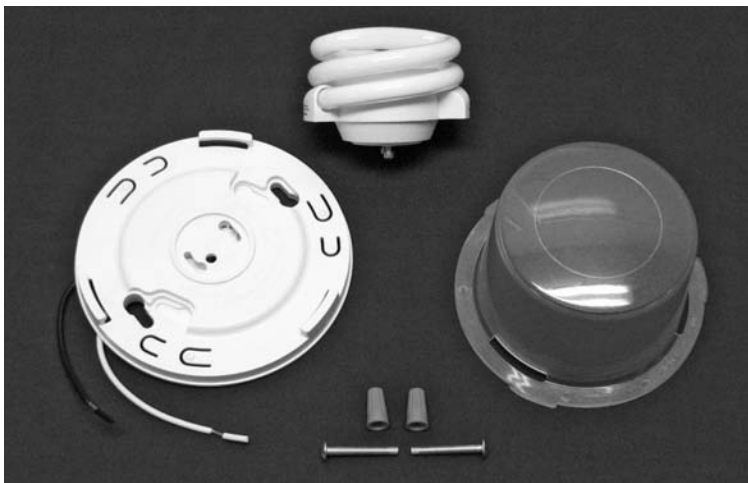

Compact Fluorescent Luminaire

LH-CFL1

Luminaire Design Features

- For use in attics, basements, closets and garages
- Energy savings of up to 75% compared to incandescent bulbs
- 10,000 hour bulb life
- Fully assembled with GU24 - 13W bulb and polycarbonate lens
- 13W CFL bulb produces same light as 60W standard incandescent light bulb
- Lens securely locks to base with spring-loaded tabs
- Lamp Base mounts to most 3 1/2" and 4" ceiling boxes

Replacement Bulb Part Numbers:

MaxLite; MLS13FUSWW, 13 Watt, GU24 fixture base, M.O.L. = 2.52"

TCP; 33213SSP, 13 Watt, GU24 fixture base, M.O.L. = 2.3"

Golo; GU241327, 13 Watt, GU24 fixture base, M.O.L. = 2.36"

Designed in USA
Made in China

Compact Fluorescent Luminaire

Compact Fluorescent Luminaire

LH-CFL1

Luminaire Design Features

- For use in attics, basements, closets and garages
- Energy savings of up to 75% compared to incandescent bulbs
- 10,000 hour bulb life
- Fully assembled with GU24 - 13W bulb and polycarbonate lens
- 13W CFL bulb produces same light as 60W standard incandescent light bulb
- Lens securely locks to base with spring-loaded tabs
- Lamp Base mounts to most 3 1/2" and 4" ceiling boxes

Supplied with compact fluorescent bulb, mounting screws, and wire nuts.

Prepackaged in a blister pack with bi-lingual installation instructions.

CF Luminaire	Bulb Wattage	Catalog Number	Component Description	Base Dia.	Asm. Height	UPC# 85339	Pkg. Qty.	Std. Pkg. Wt. (lbs.)
	13 W	LH-CFL1	Compact fluorescent luminaire with wire leads (mounting screws included)	5.06"	3.04"	87005	12	9
	13 W	LH-CFL2	Compact fluorescent luminaire with wire leads and pull chain (mounting screws included)	5.06"	3.82"	87006	12	11