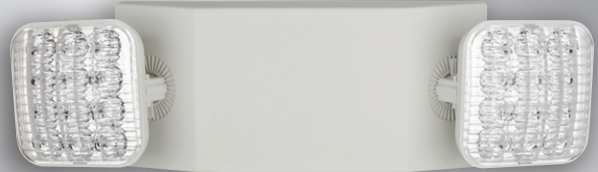

Electrical

- Dual 120V/277V.
- Charge rate/power "ON" LED indicator light and push to test switch for mandated code compliance testing.
- LVD (low voltage disconnect) prevents battery from deep discharge.
- Long-life, maintenance-free, rechargeable NiCd battery.
- Internal solid-state transformer switch automatically connects the internal battery to LED board for minimum 90-minute emergency illumination.
- Fully automatic solid-state, two-rate charger initiates battery charging to recharge a discharged battery in 24 hours.

Mounting

- Surface mount via quick-connect back plate fits most standard size junction boxes and snaps into place make internal electrical connections.
- Conduit mount knockout on top of housing.
- Suitable for wall or ceiling mount.

Housing

- Injection-molded, engineering-grade, V-0 flame retardant, high-impact, thermoplastic in white or black finish.

Warranty/Listing

- Three year warranty on all electronics and housing. Batteries pro-rated for five years.
- UL listed for damp locations (0°-50°C/32°F-122°F standard).
- Meets UL924, NFPA101 Life Safety Code, NEC, OSHA, Local and State Codes.

Catalog Number

Notes

Type