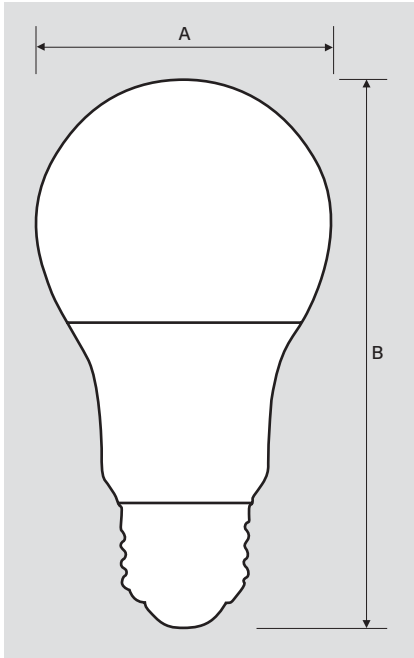

KT-LED6A19-O-8XX-ND

REPLACEMENT LAMP

PHYSICAL CHARACTERISTICS

LAMP DIMENSIONS

A (Diameter)	2.36"
B (Length)	4.33"

BASE TYPE: E26 (Medium)

PACKAGING

Carton Quantity	60 pcs
Carton Dimensions	15.55" × 13.07" × 10"
Carton Weight	9.7 lbs