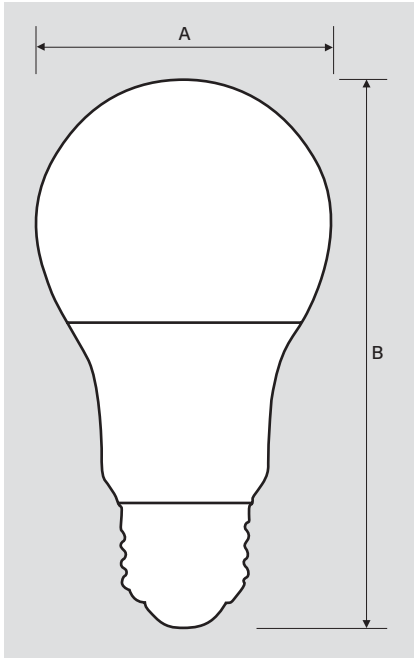

ESSENTIAL SERIES

GENERAL PURPOSE LED BULBS

KT-LED6A19-O-8XX-ND

REPLACEMENT LAMP

DESCRIPTION

6W A19 Lamp | 2700–5000K | > 80 CRI | Omni-Directional

LAMP TYPE: A19
BASE TYPE: E26 (Medium)
WATTAGE: 6W
COLOR TEMPERATURE: 2700–5000K
COLOR RENDERING INDEX (CRI): > 80
WARRANTY: 3 Years
RATED LIFE: L70 (15,000 Hours)

ELECTRICAL AND PERFORMANCE SPECIFICATIONS

Keystone Catalog Number	Description	Color Temp	Input Voltage	Rated Lamp Wattage	Legacy Equivalent Wattage	Base Type	Lumens	CRI	Beam Angle	Dimmable	Efficacy
KT-LED6A19-O-827-ND	A19 bulb; Omni-directional; Non-dimming	2700K	120V	6W	40W halogen	E26	480 lm	> 80	230°	No	80 lm/W
KT-LED6A19-O-830-ND	A19 bulb; Omni-directional; Non-dimming	3000K	120V	6W	40W halogen	E26	480 lm	> 80	230°	No	80 lm/W
KT-LED6A19-O-850-ND	A19 bulb; Omni-directional; Non-dimming	5000K	120V	6W	40W halogen	E26	480 lm	> 80	230°	No	80 lm/W

KT-LED6A19-O-8XX-ND

REPLACEMENT LAMP

PHYSICAL CHARACTERISTICS

LAMP DIMENSIONS

A (Diameter)	2.36"
B (Length)	4.33"

BASE TYPE: E26 (Medium)

PACKAGING

Carton Quantity	60 pcs
Carton Dimensions	15.55" × 13.07" × 10"
Carton Weight	9.7 lbs