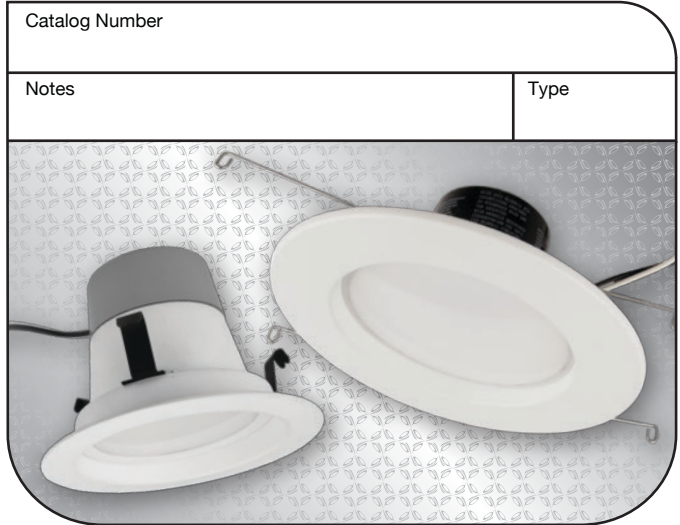

Perfect for retrofit or new construction recessed downlight applications

Features and Benefits

- Ideal for replacing dimmable 65W and 85W incandescent alternatives in 5" and 6" recessed cans.
- 4" unit ideal for replacing 50W incandescent alternatives in a 4" recessed can.
- Exceeds all industry standards – ENERGY STAR® rated.
- Smooth, uniform dimming.
- Highly efficient LEDs and Driver.
- Long Life: 35,000 hours.
- Consistent color within 3 MacAdam ellipse tolerance.
- UL approved for damp locations.
- Easy installation and integrated trim.
- Shatter Resistant