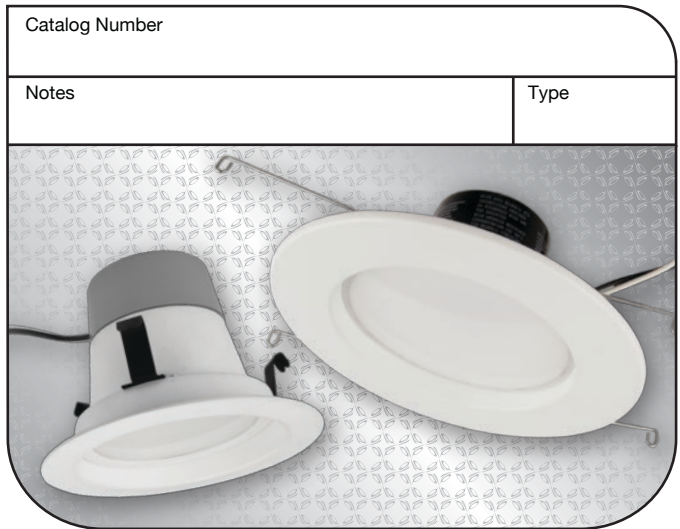

LED Dimmable Recessed Retrofits Specifications

LED	35,000 Hours average rated life, 120Volts

Applications:

Ideal for dimmable 6", 5" & 4" downlight applications

Perfect for retrofit or new construction recessed downlight applications

Features and Benefits

- Ideal for replacing dimmable 65W and 85W incandescent alternatives in 5" and 6" recessed cans.
- 4" unit ideal for replacing 50W incandescent alternatives in a 4" recessed can.
- Exceeds all industry standards – ENERGY STAR® rated.
- Smooth, uniform dimming.
- Highly efficient LEDs and Driver.
- Long Life: 35,000 hours.
- Consistent color within 3 MacAdam ellipse tolerance.
- UL approved for damp locations.
- Easy installation and integrated trim.
- Shatter Resistant

Specifications

	14W	12W	10W
Recessed Downlight Size:	5", 6"	5", 6"	4"
Input Line Voltage:	120 VAC	120 VAC	120 VAC
Input Power	14 W	12 W	10 W
Input Line Frequency	50/60HZ	50/60HZ	50/60HZ
Lamp Life (Rated)	35,000 hrs	35,000 hrs	35,000 hrs
Minimum Starting Temp	-20°C	-20°C	-20°C
Maximum Operating Temp	40°C	40°C	40°C