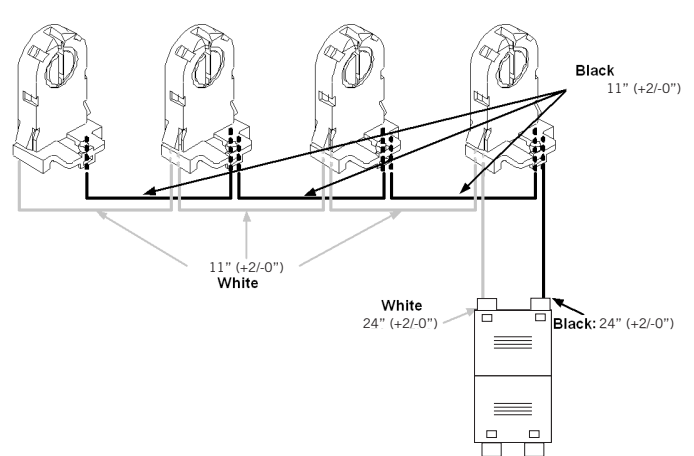

WIRING HARNESS

RETROFIT ACCESSORIES

STRIP APPLICATIONS

CATALOG NUMBER	DESCRIPTION
KT-SOCKET-T8-U-T-2-W	2-Lamp Wiring Harness for LED Tubes; Includes (2) Pre-Wired Tall, Non-Shunted Sockets with Power Quick Disconnect
KT-SOCKET-T8-U-T-3-W	3-Lamp Wiring Harness for LED Tubes; Includes (3) Pre-Wired Tall, Non-Shunted Sockets with Power Quick Disconnect
KT-SOCKET-T8-U-T-4-W	4-Lamp Wiring Harness for LED Tubes; Includes (4) Pre-Wired Tall, Non-Shunted Sockets with Power Quick Disconnect
KT-SOCKET-T8-U-T-6-W	6-Lamp Wiring Harness for LED Tubes; Includes (6) Pre-Wired Tall, Non-Shunted Sockets with Power Quick Disconnect

TROFFER APPLICATIONS

CATALOG NUMBER	DESCRIPTION
KT-SOCKET-T8-U-S-2-W	2-Lamp Wiring Harness for LED Tubes; Includes (2) Pre-Wired Standard, Non-Shunted Sockets with Power Quick Disconnect
KT-SOCKET-T8-U-S-3-W	3-Lamp Wiring Harness for LED Tubes; Includes (3) Pre-Wired Standard, Non-Shunted Sockets with Power Quick Disconnect
KT-SOCKET-T8-U-S-4-W	4-Lamp Wiring Harness for LED Tubes; Includes (4) Pre-Wired Standard, Non-Shunted Sockets with Power Quick Disconnect
KT-SOCKET-T8-U-S-6-W	6-Lamp Wiring Harness for LED Tubes; Includes (6) Pre-Wired Standard, Non-Shunted Sockets with Power Quick Disconnect

WIRING DIAGRAMS

----- WIRING HARNESS CONTENTS

WIRING HARNESS

RETROFIT ACCESSORIES

STRIP APPLICATIONS

CATALOG NUMBER	DESCRIPTION
KT-SOCKET-T8-U-T-2-W	2-Lamp Wiring Harness for LED Tubes; Includes (2) Pre-Wired Tall, Non-Shunted Sockets with Power Quick Disconnect
KT-SOCKET-T8-U-T-3-W	3-Lamp Wiring Harness for LED Tubes; Includes (3) Pre-Wired Tall, Non-Shunted Sockets with Power Quick Disconnect
KT-SOCKET-T8-U-T-4-W	4-Lamp Wiring Harness for LED Tubes; Includes (4) Pre-Wired Tall, Non-Shunted Sockets with Power Quick Disconnect
KT-SOCKET-T8-U-T-6-W	6-Lamp Wiring Harness for LED Tubes; Includes (6) Pre-Wired Tall, Non-Shunted Sockets with Power Quick Disconnect