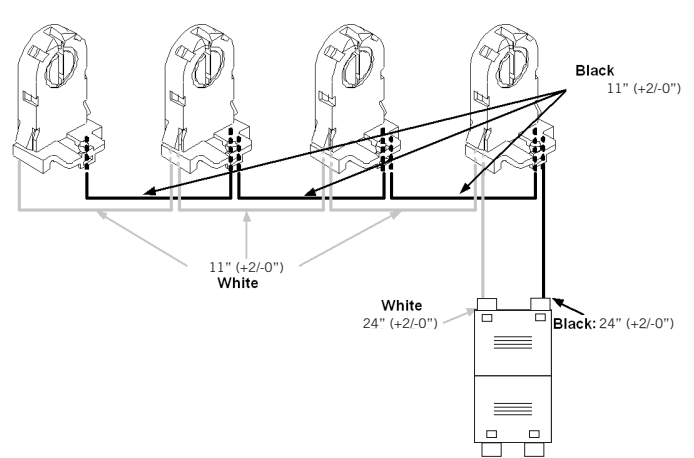

TROFFER APPLICATIONS

CATALOG NUMBER	DESCRIPTION
KT-SOCKET-T8-U-S-2-W	2-Lamp Wiring Harness for LED Tubes; Includes (2) Pre-Wired Standard, Non-Shunted Sockets with Power Quick Disconnect
KT-SOCKET-T8-U-S-3-W	3-Lamp Wiring Harness for LED Tubes; Includes (3) Pre-Wired Standard, Non-Shunted Sockets with Power Quick Disconnect
KT-SOCKET-T8-U-S-4-W	4-Lamp Wiring Harness for LED Tubes; Includes (4) Pre-Wired Standard, Non-Shunted Sockets with Power Quick Disconnect
KT-SOCKET-T8-U-S-6-W	6-Lamp Wiring Harness for LED Tubes; Includes (6) Pre-Wired Standard, Non-Shunted Sockets with Power Quick Disconnect

WIRING DIAGRAMS

----- WIRING HARNESS CONTENTS

WIRING HARNESS

RETROFIT ACCESSORIES

STRIP APPLICATIONS

CATALOG NUMBER	DESCRIPTION
KT-SOCKET-T8-U-T-2-W	2-Lamp Wiring Harness for LED Tubes; Includes (2) Pre-Wired Tall, Non-Shunted Sockets with Power Quick Disconnect
KT-SOCKET-T8-U-T-3-W	3-Lamp Wiring Harness for LED Tubes; Includes (3) Pre-Wired Tall, Non-Shunted Sockets with Power Quick Disconnect
KT-SOCKET-T8-U-T-4-W	4-Lamp Wiring Harness for LED Tubes; Includes (4) Pre-Wired Tall, Non-Shunted Sockets with Power Quick Disconnect
KT-SOCKET-T8-U-T-6-W	6-Lamp Wiring Harness for LED Tubes; Includes (6) Pre-Wired Tall, Non-Shunted Sockets with Power Quick Disconnect

WIRING DIAGRAMS

----- WIRING HARNESS CONTENTS