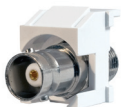

WP3451-WH

WP3425-WH

WP3550-WH

WP3560-WH

* Available in white, light almond, and blue in packs of 50

PART NO.	DESCRIPTION
WP3475-XX	Cat 5e Quick Connect RJ45 Keystone Connector Colors: BE, BK, BR, GY, GN, IV, LA, OR, RE, WH, YE
	... CAN BE USED WITH THE LABOR SAVING PUNCH & GO TOOL.
WP3476-XX	Cat 6 Quick Connect RJ45 Keystone Connector Colors: BE, BK, BR, GY, IV, LA, OR, RE, WH
WP346A-XX	Cat 6a Quick Connect RJ45 Keystone Insert Colors: BE, BK, BR, GY, GN, IV, LA, OR, RE, WH, YE
WP3450-XX (KS58ABxx) [†]	Cat 5e RJ45 Keystone Connector Colors: BE (BL), BK, BR, GY (GRY), IV (I), LA, OR, RE (RED), WH (WH)
WP3460-XX (KS68ABxx) [†]	Cat 6 RJ45 Keystone Connector Colors: BE (BL), BK, BR, GY (GRY), IV (I), LA, OR, RE (RED), WH (WH)
WP3458-XX	Cat 5e Keyed RJ45 Keystone Connector Colors: BK, BR, IV, LA, WH
WP3451-XX (KS888xx)	Cat 5e RJ45 Keystone Coupler Colors: BK, WH (W)
WP3425-XX (KS6Uxx) [†]	RJ25 6P6C Keystone Connector Colors: BK, BR, IV (I), LA, WH (W)
WP3550-XX	Snap & Go Cat 5e Keystone Connector Colors: BE, BK, BR, GY, IV, LA, OR, RE, WH
WP3560-XX	Snap & Go Cat 6 Keystone Connector Colors: BE, BK, BR, GY, IV, LA, OR, RE, WH

VIDEO INSERTS

WP3479-WH*

WP3480-WH

WP3481-WH*

WP3482-WH

WP1234-WH

WP3455-WH

KSBNCW