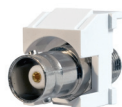

WP3451-WH

WP3425-WH

WP3550-WH

WP3560-WH

* Available in white, light almond, and blue in packs of 50

PART NO.	DESCRIPTION
WP3475-XX	Cat 5e Quick Connect RJ45 Keystone Connector Colors: BE, BK, BR, GY, GN, IV, LA, OR, RE, WH, YE ... CAN BE USED WITH THE LABOR SAVING PUNCH & GO TOOL.
WP3476-XX	Cat 6 Quick Connect RJ45 Keystone Connector Colors: BE, BK, BR, GY, IV, LA, OR, RE, WH
WP346A-XX	Cat 6a Quick Connect RJ45 Keystone Insert Colors: BE, BK, BR, GY, GN, IV, LA, OR, RE, WH, YE
WP3450-XX (KS58ABxx) [†]	Cat 5e RJ45 Keystone Connector Colors: BE (BL), BK, BR, GY (GRY), IV (I), LA, OR, RE (RED), WH (WH)
WP3460-XX (KS68ABxx) [†]	Cat 6 RJ45 Keystone Connector Colors: BE (BL), BK, BR, GY (GRY), IV (I), LA, OR, RE (RED), WH (WH)
WP3458-XX	Cat 5e Keyed RJ45 Keystone Connector Colors: BK, BR, IV, LA, WH
WP3451-XX (KS888xx)	Cat 5e RJ45 Keystone Coupler Colors: BK, WH (W)
WP3425-XX (KS6Uxx) [†]	RJ25 6P6C Keystone Connector Colors: BK, BR, IV (I), LA, WH (W)
WP3550-XX	Snap & Go Cat 5e Keystone Connector Colors: BE, BK, BR, GY, IV, LA, OR, RE, WH
WP3560-XX	Snap & Go Cat 6 Keystone Connector Colors: BE, BK, BR, GY, IV, LA, OR, RE, WH

VIDEO INSERTS

WP3479-WH*

WP3480-WH

WP3481-WH*

WP3482-WH

WP1234-WH

WP3455-WH

KSBNCW