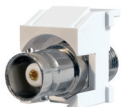

WP3425-WH

WP3550-WH

WP3560-WH

\* Available in white, light almond, and blue in packs of 50

PART NO.	DESCRIPTION
WP3475-XX	Cat 5e Quick Connect RJ45 Keystone Connector Colors: BE, BK, BR, GY, GN, IV, LA, OR, RE, WH, YE
	<b>... CAN BE USED WITH THE LABOR SAVING PUNCH &amp; GO TOOL.</b>
WP3476-XX	Cat 6 Quick Connect RJ45 Keystone Connector Colors: BE, BK, BR, GY, IV, LA, OR, RE, WH
WP346A-XX	Cat 6a Quick Connect RJ45 Keystone Insert Colors: BE, BK, BR, GY, GN, IV, LA, OR, RE, WH, YE
WP3450-XX (KS58ABxx) <sup>†</sup>	Cat 5e RJ45 Keystone Connector Colors: BE (BL), BK, BR, GY (GRY), IV (I), LA, OR, RE (RED), WH (WH)
WP3460-XX (KS68ABxx) <sup>†</sup>	Cat 6 RJ45 Keystone Connector Colors: BE (BL), BK, BR, GY (GRY), IV (I), LA, OR, RE (RED), WH (WH)
WP3458-XX	Cat 5e Keyed RJ45 Keystone Connector Colors: BK, BR, IV, LA, WH
WP3451-XX (KS888xx)	Cat 5e RJ45 Keystone Coupler Colors: BK, WH (W)
WP3425-XX (KS6Uxx) <sup>†</sup>	RJ25 6P6C Keystone Connector Colors: BK, BR, IV (I), LA, WH (W)
WP3550-XX	Snap & Go Cat 5e Keystone Connector Colors: BE, BK, BR, GY, IV, LA, OR, RE, WH
WP3560-XX	Snap & Go Cat 6 Keystone Connector Colors: BE, BK, BR, GY, IV, LA, OR, RE, WH

## VIDEO INSERTS

WP3479-WH\*

WP3480-WH

WP3481-WH\*

WP3482-WH

WP1234-WH

WP3455-WH

KSBNCW