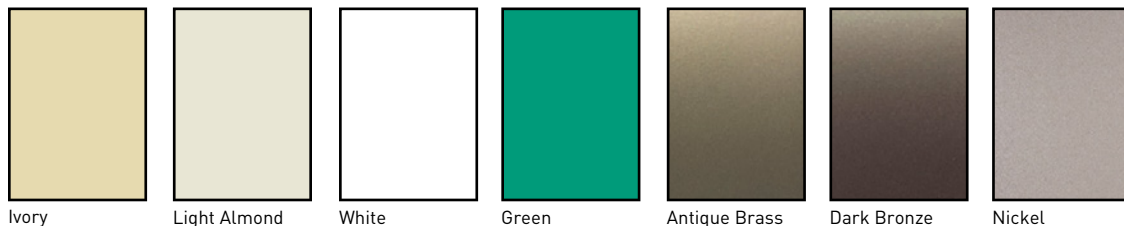

WITHOUT LABEL WINDOWS	AVAILABLE COLORS	DESCRIPTION	WITH LABEL WINDOWS	AVAILABLE COLORS
KTPD1_	I, LA, W, BK, BR	1-Port Keystone Wall Plate	KTPDL1_	I, LA, W
KTPD2_	I, LA, W, BK, BR	2-Port Keystone Wall Plate	KTPDL2_	I, LA, W
KTPD3_	I, LA, W, BK, BR	3-Port Keystone Wall Plate	KTPDL3_	I, LA, W
KTPD4_	I, LA, W, BK, BR	4-Port Keystone Wall Plate	KTPDL4_	I, LA, W
KTPD6_	I, LA, W, BK, BR	6-Port Keystone Wall Plate	KTPDL6_	I, LA, W
KS226_	I, LA, W, BK, BR	2-Port Keystone Decorator Frame		
KS326_	I, LA, W, BK, BR	3-Port Keystone Decorator Frame		
KS426_	I, LA, W, BK, BR	4-Port Keystone Decorator Frame		

Replace _ in Catalog Number to designate color.

All devices listed on this page conform to NEMA WD-1 and WD-6.

DEVICES & WALL PLATES

Color Selection Chart

Devices & Plastic Wall Plate Colors

Ivory Light Almond White Green Antique Brass Dark Bronze Nickel