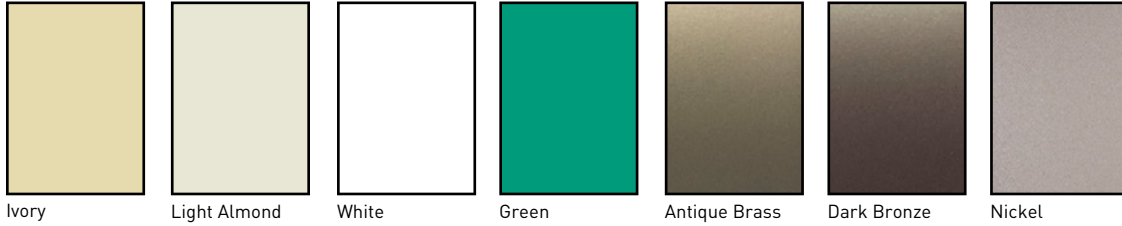

DEVICES & WALL PLATES

Color Selection Chart

Devices & Plastic Wall Plate Colors