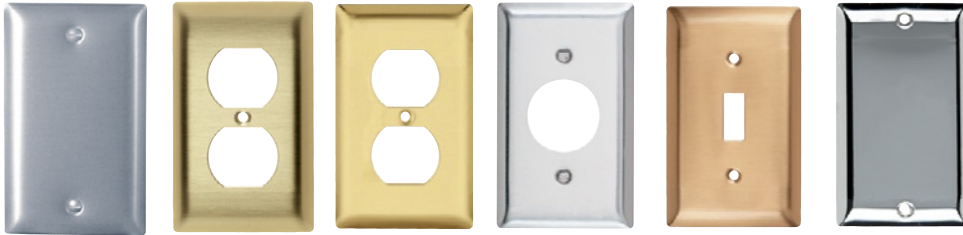

### Devices & Plastic Wall Plate Colors

Ivory    Light Almond    White    Green    Antique Brass    Dark Bronze    Nickel

Black    Blue    Brown    Gray    Orange    Red

See specific device and wall plate catalog charts for particular color availabilities.

### Metal Wall Plates

Metal Finish

Aluminum    Brass (Brushed)    Polished Brass    Stainless Steel    Brushed Bronze    Chrome