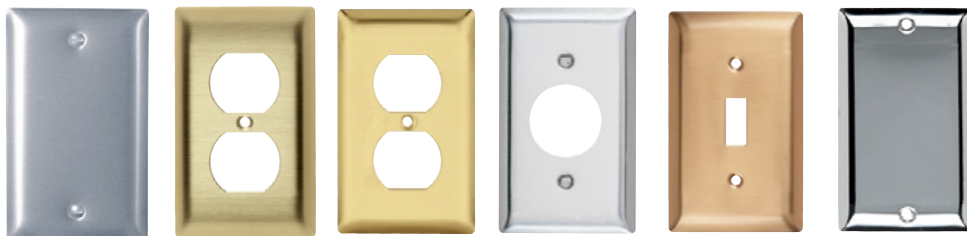

WITHOUT LABEL WINDOWS	AVAILABLE COLORS	DESCRIPTION	WITH LABEL WINDOWS	AVAILABLE COLORS
KTPD1_	I, LA, W, BK, BR	1-Port Keystone Wall Plate	KTPDL1_	I, LA, W
KTPD2_	I, LA, W, BK, BR	2-Port Keystone Wall Plate	KTPDL2_	I, LA, W
KTPD3_	I, LA, W, BK, BR	3-Port Keystone Wall Plate	KTPDL3_	I, LA, W
KTPD4_	I, LA, W, BK, BR	4-Port Keystone Wall Plate	KTPDL4_	I, LA, W
KTPD6_	I, LA, W, BK, BR	6-Port Keystone Wall Plate	KTPDL6_	I, LA, W
KS226_	I, LA, W, BK, BR	2-Port Keystone Decorator Frame		
KS326_	I, LA, W, BK, BR	3-Port Keystone Decorator Frame		
KS426_	I, LA, W, BK, BR	4-Port Keystone Decorator Frame		

Replace _ in Catalog Number to designate color.

All devices listed on this page conform to NEMA WD-1 and WD-6.

DEVICES & WALL PLATES

Color Selection Chart

Devices & Plastic Wall Plate Colors

Ivory Light Almond White Green Antique Brass Dark Bronze Nickel

Black Blue Brown Gray Orange Red

See specific device and wall plate catalog charts for particular color availabilities.

Metal Wall Plates

Metal Finish

Aluminum Brass (Brushed) Polished Brass Stainless Steel Brushed Bronze Chrome