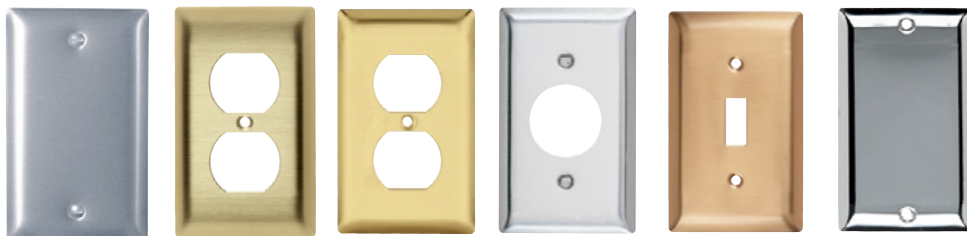

### Devices & Plastic Wall Plate Colors

Ivory    Light Almond    White    Green    Antique Brass    Dark Bronze    Nickel

Black    Blue    Brown    Gray    Orange    Red

See specific device and wall plate catalog charts for particular color availabilities.

### Metal Wall Plates

Metal Finish

Aluminum    Brass (Brushed)    Polished Brass    Stainless Steel    Brushed Bronze    Chrome