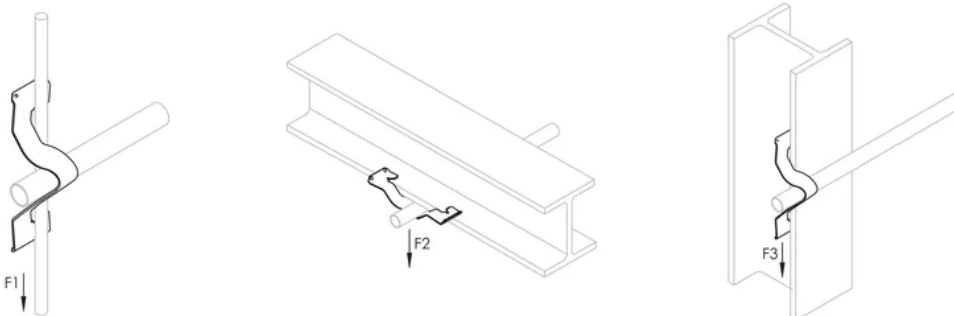

ADDITIONAL PRODUCT DETAILS

May require dedicated drop wire/rod and EC311. Consult local authority.

For horizontal application only when installing conduit.

Conduit Size	#10 or #12 Wire	#8 or #9 Wire	3/16" or 1/4" Rod	1/8" - 1/4" Flange	5/16" - 3/8" Flange	7/16" - 1/2" Flange
1/2" EMT	K8	K8	K8	K8	K12	K12
1/2" Rigid	K8	K12	K12	K12	K12	K16
3/4" EMT	K12	K12	K12	K12	K16	K16
3/4" Rigid	K12	K12	K16	K16	K20	K20
1" EMT	-	K16	K16	K16	K20	K20
1" Rigid	-	-	-	K20	K20	K20
1 1/4" EMT	-	K20	K20	K20	-	-

Cable Size	#12 Wire	#8, #9, #10 Wire
14-2 (.433" - .475" OD)	KX	KX
14-3 (.453" - .500" OD)	KX	KX
12-2 (.467" - .510" OD)	KX	KX
12-3 (.489" - .535" OD)	KX	K8

DIAGRAMS

WARNING

nVent products shall be installed and used only as indicated in nVent's product instruction sheets and training materials. Instruction sheets are available at www.nvent.com and from your nVent customer service representative. Improper installation, misuse, misapplication or other failure to completely follow nVent's instructions and warnings may cause product malfunction, property damage, serious bodily injury and death and/or void your warranty.