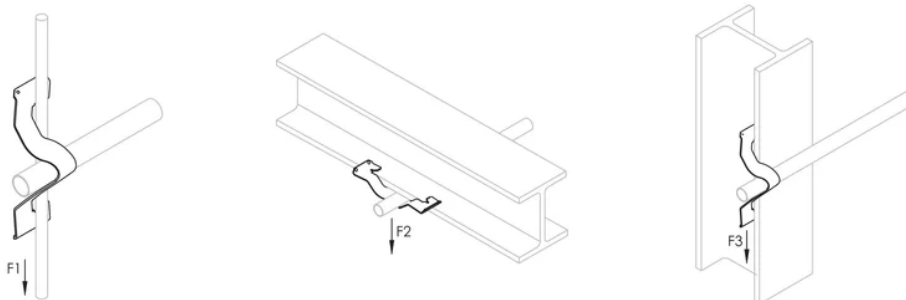

ADDITIONAL PRODUCT DETAILS

May require dedicated drop wire/rod and EC311. Consult local authority.

For horizontal application only when installing conduit.

Cable Size	#12 Wire	#8, #9, #10 Wire
14-2 (.433" - .475" OD)	KX	KX
14-3 (.453" - .500" OD)	KX	KX
12-2 (.467" - .510" OD)	KX	KX
12-3 (.489" - .535" OD)	KX	K8

Conduit Size	#10 or #12 Wire	#8 or #9 Wire	3/16" or 1/4" Rod	1/8" - 1/4" Flange	5/16" - 3/8" Flange	7/16" - 1/2" Flange
1/2" EMT	K8	K8	K8	K8	K12	K12
1/2" Rigid	K8	K12	K12	K12	K12	K16
3/4" EMT	K12	K12	K12	K12	K16	K16
3/4" Rigid	K12	K12	K16	K16	K20	K20
1" EMT	-	K16	K16	K16	K20	K20
1" Rigid	-	-	-	K20	K20	K20
1 1/4" EMT	-	K20	K20	K20	-	-

DIAGRAMS

WARNING

nVent products shall be installed and used only as indicated in nVent's product instruction sheets and training materials. Instruction sheets are available at www.nvent.com and from your nVent customer service representative. Improper installation, misuse, misapplication or other failure to completely follow nVent's instructions and warnings may cause product malfunction, property damage, serious bodily injury and death and/or void your warranty.