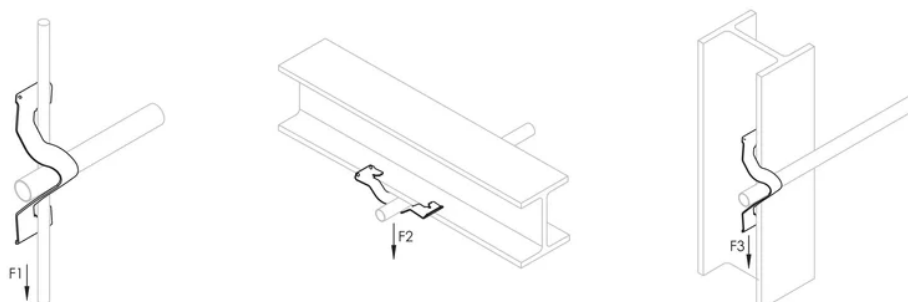

ADDITIONAL PRODUCT DETAILS

May require dedicated drop wire/rod and EC311. Consult local authority.

For horizontal application only when installing conduit.

Conduit Size	#10 or #12 Wire	#8 or #9 Wire	3/16" or 1/4" Rod	1/8" - 1/4" Flange	5/16" - 3/8" Flange	7/16" - 1/2" Flange
1/2" EMT	K8	K8	K8	K8	K12	K12
1/2" Rigid	K8	K12	K12	K12	K12	K16
3/4" EMT	K12	K12	K12	K12	K16	K16
3/4" Rigid	K12	K12	K16	K16	K20	K20
1" EMT	-	K16	K16	K16	K20	K20
1" Rigid	-	-	-	K20	K20	K20
1 1/4" EMT	-	K20	K20	K20	-	-

Cable Size	#12 Wire	#8, #9, #10 Wire
14-2 (.433" - .475" OD)	KX	KX
14-3 (.453" - .500" OD)	KX	KX
12-2 (.467" - .510" OD)	KX	KX
12-3 (.489" - .535" OD)	KX	K8

DIAGRAMS

WARNING

nVent products shall be installed and used only as indicated in nVent's product instruction sheets and training materials. Instruction sheets are available at www.nvent.com and from your nVent customer service representative. Improper installation, misuse, misapplication or other failure to completely follow nVent's instructions and warnings may cause product malfunction, property damage, serious bodily injury and death and/or void your warranty.