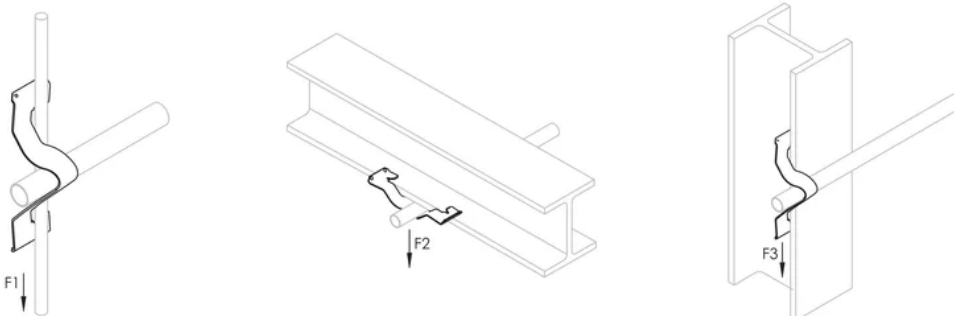

ADDITIONAL PRODUCT DETAILS

May require dedicated drop wire/rod and EC311. Consult local authority.

For horizontal application only when installing conduit.

Conduit Size	#10 or #12 Wire	#8 or #9 Wire	3/16" or 1/4" Rod	1/8" - 1/4" Flange	5/16" - 3/8" Flange	7/16" - 1/2" Flange
1/2" EMT	K8	K8	K8	K8	K12	K12
1/2" Rigid	K8	K12	K12	K12	K12	K16
3/4" EMT	K12	K12	K12	K12	K16	K16
3/4" Rigid	K12	K12	K16	K16	K20	K20
1" EMT	-	K16	K16	K16	K20	K20
1" Rigid	-	-	-	K20	K20	K20
1 1/4" EMT	-	K20	K20	K20	-	-

Cable Size	#12 Wire	#8, #9, #10 Wire
14-2 (.433" - .475" OD)	KX	KX
14-3 (.453" - .500" OD)	KX	KX
12-2 (.467" - .510" OD)	KX	KX
12-3 (.489" - .535" OD)	KX	K8

DIAGRAMS

WARNING

nVent products shall be installed and used only as indicated in nVent's product instruction sheets and training materials. Instruction sheets are available at www.nvent.com and from your nVent customer service representative. Improper installation, misuse, misapplication or other failure to completely follow nVent's instructions and warnings may cause product malfunction, property damage, serious bodily injury and death and/or void your warranty.