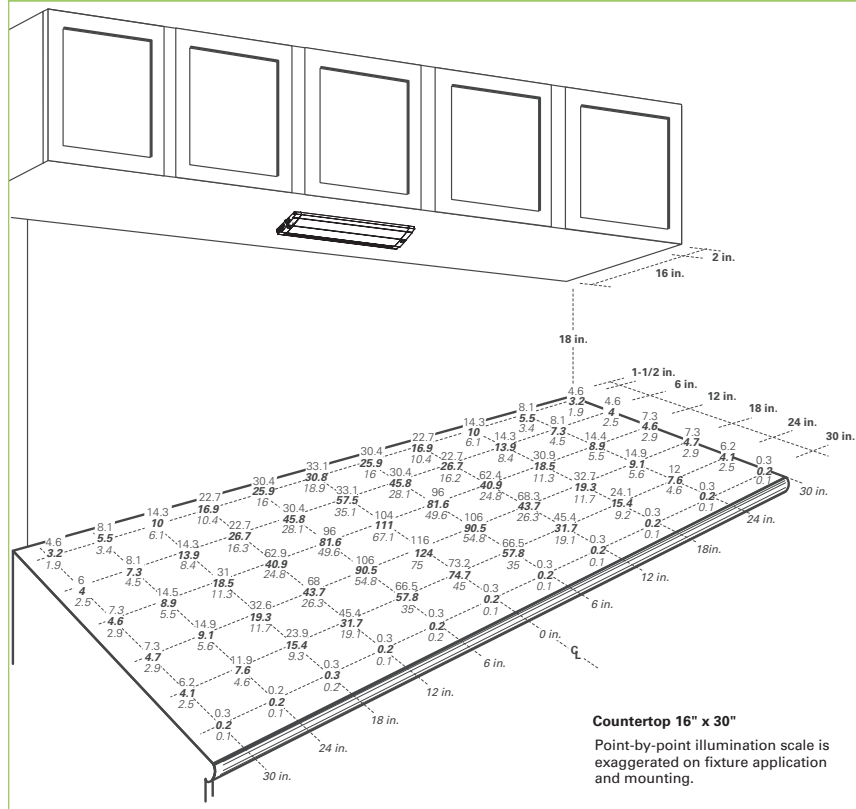

^A See our website for compatible dimmers - www.cooperlighting.com.

Dimensions

HU106 Splice Box

Photometry

Fixture Application Illustration - Mounting Height 18"

Top Number: HU1024D830.IES
Middle Number: HU1018D830.IES
Bottom Number: HU1012D830.IES

Optional Mounting Height - 15"

Top Number: HU1024D830.IES
Middle Number: HU1018D830.IES
Bottom Number: HU1012D830.IES

3.6	6.4	11.9	19.5	26.9	29.4	26.9	19.5	11.7	6.3	3.6	1-1/2"
2.5	4.3	7.9	14.2	23.2	28.4	23.2	14.2	7.9	4.3	2.5	
1.5	2.6	4.9	8.7	14.4	17.8	14.4	8.7	4.9	2.6	1.5	
4.8	9.1	18.8	37.2	55.4	60.2	55.4	37.2	18.8	9.0	4.7	6"
3.2	5.8	11.5	23.8	46.7	63.2	46.7	23.7	11.5	5.8	3.2	
1.9	3.5	7.0	14.5	28.6	38.6	28.6	14.5	7.0	3.5	1.9	
5.7	12.1	29.6	73.7	128	132	128	73.3	29.4	12.1	5.7	12"
3.7	7.0	15.7	40.3	102	162	102	40.3	15.7	7.0	3.7	
2.2	4.3	9.6	24.6	62.1	97.3	62.1	24.6	9.6	4.3	2.2	
5.7	12.4	31.6	83.5	149	154	149	83.8	31.6	12.4	5.7	18"
3.6	7.1	16.4	44.3	120	193	120	44.3	16.4	7.1	3.6	
2.2	4.4	10.0	26.7	72.0	116	72.0	26.7	10.0	4.4	2.2	
4.6	9.4	21.3	46.4	75.2	81.1	75.2	47.0	21.5	9.5	4.6	24"
3.0	5.8	12.4	29.3	64.0	90.9	64.0	29.3	12.4	5.8	3.0	
1.8	3.5	7.5	17.7	38.7	54.9	38.7	17.7	7.5	3.5	1.8	
0.3	0.2	0.3	0.3	0.3	0.3	0.3	0.3	0.3	0.3	0.3	30"
0.2	0.2	0.2	0.2	0.2	0.2	0.2	0.2	0.2	0.2	0.2	
0.1	0.1	0.2	0.1	0.1	0.1	0.1	0.1	0.1	0.1	0.1	
30" 24" 18" 12" 6" 0 6" 12" 18" 24" 30"											