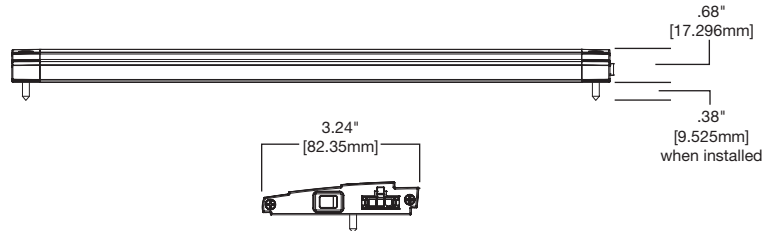

Ordering Information

Sample Number: HU1012D830P (12" Dimmable Fixture, 80 CRI, 3000K, White Finish)

Family	Length	Dimming	Lens	CRI	Color Temperature	Finish	Accessories
HU10 =Halo Integrated Driver Undercabinet	12=12" 18=18" 24=24"	D=Dimmable^A	[Blank]=Clear	8=80 CRI	30=3000 K	P=White MB=Matte Black	HU101=3" Daisy Chain Connector HU102=6" Daisy Chain Connector HU103=24" Daisy Chain Connector HU104=120" Daisy Chain Connector HU105=48" Power Cord HU106=Splice Box HU107=1-1/2" Male-to-Male Connector

^A See our website for compatible dimmers - www.cooperlighting.com.

Dimensions

HU106 Splice Box