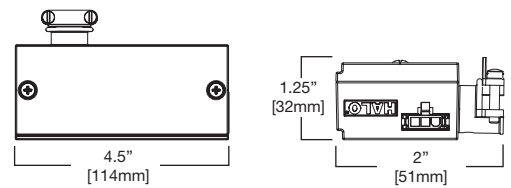

Ordering Information

Sample Number: HU1012D830P (12" Dimmable Fixture, 80 CRI, 3000K, White Finish)

Family	Length	Dimming	Lens	CRI	Color Temperature	Finish	Accessories
HU10 =Halo Integrated Driver Undercabinet	12=12" 18=18" 24=24"	D=Dimmable^A	[Blank]=Clear	8=80 CRI	30=3000 K	P=White MB=Matte Black	HU101=3" Daisy Chain Connector HU102=6" Daisy Chain Connector HU103=24" Daisy Chain Connector HU104=120" Daisy Chain Connector HU105=48" Power Cord HU106=Splice Box HU107=1-1/2" Male-to-Male Connector

^A See our website for compatible dimmers - www.cooperlighting.com.

Dimensions

Photometry

Fixture Application Illustration - Mounting Height 18"

Top Number: HU1024D830.IES
Middle Number: HU1018D830.IES
Bottom Number: HU1012D830.IES

Optional Mounting Height - 15"

Top Number: HU1024D830.IES
Middle Number: HU1018D830.IES
Bottom Number: HU1012D830.IES

3.6 6.4 11.9 19.5 26.9 29.4 26.9 19.5 11.7 6.3 3.6	1-1/2"
2.5 4.3 7.9 14.2 23.2 28.4 23.2 14.2 7.9 4.3 2.5	
1.5 2.6 4.9 8.7 14.4 17.8 14.4 8.7 4.9 2.6 1.5	
4.8 9.1 18.8 37.2 55.4 60.2 55.4 36.6 18.6 9.0 4.7	6"
3.2 5.8 11.5 23.8 46.7 63.2 46.7 23.7 11.5 5.8 3.2	
1.9 3.5 7.0 14.5 28.6 38.6 28.6 14.5 7.0 3.5 1.9	
5.7 12.1 29.6 73.7 128 132 128 73.3 29.4 12.1 5.7	12"
3.7 7.0 15.7 40.3 102 162 102 40.3 15.7 7.0 3.7	
2.2 4.3 9.6 24.6 62.1 97.3 62.1 24.6 9.6 4.3 2.2	
5.7 12.4 31.6 83.5 149 154 149 83.8 31.6 12.4 5.7	18"
3.6 7.1 16.4 44.3 120 193 120 44.3 16.4 7.1 3.6	
2.2 4.4 10.0 26.7 72.0 116 72.0 26.7 10.0 4.4 2.2	
4.6 9.4 21.3 46.4 75.2 81.1 75.2 47.0 21.5 9.5 4.6	24"
3.0 5.8 12.4 29.3 64.0 90.9 64.0 29.3 12.4 5.8 3.0	
1.8 3.5 7.5 17.7 38.7 54.9 38.7 17.7 7.5 3.5 1.8	
0.3 0.2 0.3 0.3 0.3 0.3 0.3 0.3 0.3 0.3 0.3	30"
0.2 0.2 0.2 0.2 0.2 0.2 0.2 0.2 0.2 0.2 0.2	
0.1 0.1 0.2 0.1 0.1 0.1 0.1 0.1 0.1 0.1 0.1	
30" 24" 18" 12" 6" 0 6" 12" 18" 24" 30"	

Optional Mounting Height - 24"