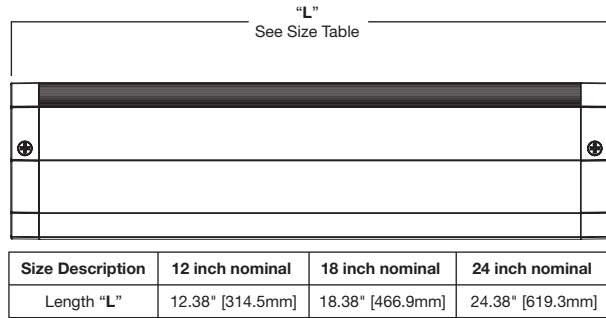

Qualified and compliant. Refer to ENERGY STAR® Qualified Products List for listings.

Ordering Information

Sample Number: HU1012D830P (12" Dimmable Fixture, 80 CRI, 3000K, White Finish)

Family	Length	Dimming	Lens	CRI	Color Temperature	Finish	Accessories
HU10 =Halo Integrated Driver Undercabinet	12=12" 18=18" 24=24"	D=Dimmable ^A	[Blank]=Clear	8=80 CRI	30=3000 K	P=White MB=Matte Black	HU101 =3" Daisy Chain Connector HU102 =6" Daisy Chain Connector HU103 =24" Daisy Chain Connector HU104 =120" Daisy Chain Connector HU105 =48" Power Cord HU106 =Splice Box HU107 =1-1/2" Male-to-Male Connector

^A See our website for compatible dimmers - www.cooperlighting.com.

Dimensions

HU106 Splice Box

Photometry

Fixture Application Illustration - Mounting Height 18"

Top Number: HU1024D830.IES
 Middle Number: HU1018D830.IES
 Bottom Number: HU1012D830.IES

Optional Mounting Height - 15"

Top Number: HU1024D830.IES
 Middle Number: HU1018D830.IES
 Bottom Number: HU1012D830.IES

3.6 6.4 11.9 19.5 26.9 29.4 26.9 19.5 11.7 6.3 3.6	1-1/2"
2.5 4.3 7.9 14.2 23.2 28.4 23.2 14.2 7.9 4.3 2.5	
1.5 2.6 4.9 8.7 14.4 17.8 14.4 8.7 4.9 2.6 1.5	
4.8 9.1 18.8 37.2 55.4 60.2 55.4 36.6 18.6 9.0 4.7	6"
3.2 5.8 11.5 23.8 46.7 63.2 46.7 23.7 11.5 5.8 3.2	
1.9 3.5 7.0 14.5 28.6 38.6 28.6 14.5 7.0 3.5 1.9	
5.7 12.1 29.6 73.7 128 132 128 73.3 29.4 12.1 5.7	12"
3.7 7.0 15.7 40.3 102 162 102 40.3 15.7 7.0 3.7	
2.2 4.3 9.6 24.6 62.1 97.3 62.1 24.6 9.6 4.3 2.2	
5.7 12.4 31.6 83.5 149 154 149 83.8 31.6 12.4 5.7	18"
3.6 7.1 16.4 44.3 120 193 120 44.3 16.4 7.1 3.6	
2.2 4.4 10.0 26.7 72.0 116 72.0 26.7 10.0 4.4 2.2	
4.6 9.4 21.3 46.4 75.2 81.1 75.2 47.0 21.5 9.5 4.6	24"
3.0 5.8 12.4 29.3 64.0 90.9 64.0 29.3 12.4 5.8 3.0	
1.8 3.5 7.5 17.7 38.7 54.9 38.7 17.7 7.5 3.5 1.8	
0.3 0.2 0.3 0.3 0.3 0.3 0.3 0.3 0.3 0.3 0.3	30"
0.2 0.2 0.2 0.2 0.2 0.2 0.2 0.2 0.2 0.2 0.2	
0.1 0.1 0.2 0.1 0.1 0.1 0.1 0.1 0.1 0.1 0.1	
30" 24" 18" 12" 6" 0 6" 12" 18" 24" 30"	