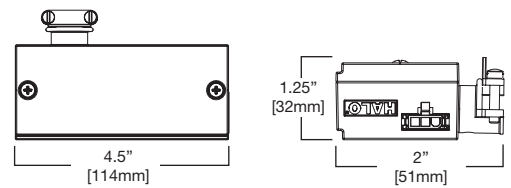

Ordering Information

Sample Number: HU1012D830P (12" Dimmable Fixture, 80 CRI, 3000K, White Finish)

Family	Length	Dimming	Lens	CRI	Color Temperature	Finish	Accessories
HU10 =Halo Integrated Driver Undercabinet	12=12" 18=18" 24=24"	D=Dimmable^A	[Blank]=Clear	8=80 CRI	30=3000 K	P=White MB=Matte Black	HU101=3" Daisy Chain Connector HU102=6" Daisy Chain Connector HU103=24" Daisy Chain Connector HU104=120" Daisy Chain Connector HU105=48" Power Cord HU106=Splice Box HU107=1-1/2" Male-to-Male Connector

^A See our website for compatible dimmers - www.cooperlighting.com.

Dimensions

Photometry

Fixture Application Illustration - Mounting Height 18"

Top Number: HU1024D830.IES
Middle Number: HU1018D830.IES
Bottom Number: HU1012D830.IES

Optional Mounting Height - 15"

Top Number: HU1024D830.IES
Middle Number: HU1018D830.IES
Bottom Number: HU1012D830.IES

3.6 6.4 11.9 19.5 26.9 29.4 26.9 19.5 11.7 6.3 3.6	1-1/2"
2.5 4.3 7.9 14.2 23.2 28.4 23.2 14.2 7.9 4.3 2.5	
1.5 2.6 4.9 8.7 14.4 17.8 14.4 8.7 4.9 2.6 1.5	
4.8 9.1 18.8 37.2 55.4 60.2 55.4 36.6 18.6 9.0 4.7	6"
3.2 5.8 11.5 23.8 46.7 63.2 46.7 23.7 11.5 5.8 3.2	
1.9 3.5 7.0 14.5 28.6 38.6 28.6 14.5 7.0 3.5 1.9	
5.7 12.1 29.6 73.7 128 132 128 73.3 29.4 12.1 5.7	12"
3.7 7.0 15.7 40.3 102 162 102 40.3 15.7 7.0 3.7	
2.2 4.3 9.6 24.6 62.1 97.3 62.1 24.6 9.6 4.3 2.2	
5.7 12.4 31.6 83.5 149 154 149 83.8 31.6 12.4 5.7	18"
3.6 7.1 16.4 44.3 120 193 120 44.3 16.4 7.1 3.6	
2.2 4.4 10.0 26.7 72.0 116 72.0 26.7 10.0 4.4 2.2	
4.6 9.4 21.3 46.4 75.2 81.1 75.2 47.0 21.5 9.5 4.6	24"
3.0 5.8 12.4 29.3 64.0 90.9 64.0 29.3 12.4 5.8 3.0	
1.8 3.5 7.5 17.7 38.7 54.9 38.7 17.7 7.5 3.5 1.8	
0.3 0.2 0.3 0.3 0.3 0.3 0.3 0.3 0.3 0.3	30"
0.2 0.2 0.2 0.2 0.2 0.2 0.2 0.2 0.2 0.2	
0.1 0.1 0.2 0.1 0.1 0.1 0.1 0.1 0.1 0.1	
30" 24" 18" 12" 6" 0 6" 12" 18" 24" 30"	

Optional Mounting Height - 24"