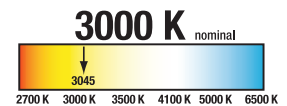

Finish: P = White; MB = Matte Black
Example: HU101P = 3" Daisy Chain Connector, White

Energy Data

Power Factor:	>0.9	12" Fixture		18" Fixture		24" Fixture	
THD:	<10%	Lumens:	341	Lumens:	563	Lumens:	707
Color Temperature:	3000 K	120V Input Watts:	4.95	120V Input Watts:	8.17	120V Input Watts:	9.61
Color Rendering Index:	80	Line Amps:	0.044	Line Amps:	0.072	Line Amps:	0.084
Nominal Lumens/Ft:	350	LPW:	70	LPW:	69	LPW:	74