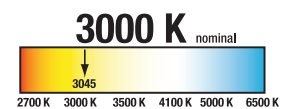

Features

- 88% energy savings compared to halogen*
- \$510 total savings over the life of the fixture*
- Lasts up to 22 years*
- 3000 K
- Sleek 3/4" profile
- Fully dimmable with wall switch
- Integral ON/OFF switch
- Plug-in or direct wire with splice box
- Link any combination of fixtures up to 800W total load
- 80+ CRI
- Damp location listed
- Five-year warranty

Finish: P = White; MB = Matte Black
Example: HU101P = 3" Daisy Chain Connector, White

Energy Data

Power Factor:	>0.9	12" Fixture		18" Fixture		24" Fixture	
THD:	<10%	Lumens:	341	Lumens:	563	Lumens:	707
Color Temperature:	3000 K	120V Input Watts:	4.95	120V Input Watts:	8.17	120V Input Watts:	9.61
Color Rendering Index:	80	Line Amps:	0.044	Line Amps:	0.072	Line Amps:	0.084
Nominal Lumens/Ft:	350	LPW:	70	LPW:	69	LPW:	74