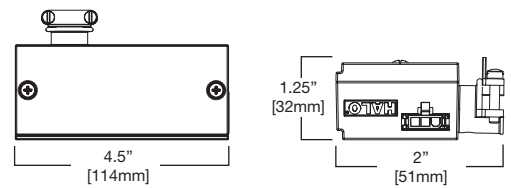

Ordering Information

Sample Number: HU1012D830P (12" Dimmable Fixture, 80 CRI, 3000K, White Finish)

Family	Length	Dimming	Lens	CRI	Color Temperature	Finish	Accessories
HU10 =Halo Integrated Driver Undercabinet	12=12" 18=18" 24=24"	D=Dimmable^A	[Blank]=Clear	8=80 CRI	30=3000 K	P=White MB=Matte Black	HU101=3" Daisy Chain Connector HU102=6" Daisy Chain Connector HU103=24" Daisy Chain Connector HU104=120" Daisy Chain Connector HU105=48" Power Cord HU106=Splice Box HU107=1-1/2" Male-to-Male Connector

^A See our website for compatible dimmers - www.cooperlighting.com.

Dimensions

Photometry

Fixture Application Illustration - Mounting Height 18"

Top Number: HU1024D830.IES
Middle Number: HU1018D830.IES
Bottom Number: HU1012D830.IES

Optional Mounting Height - 15"

Top Number: HU1024D830.IES
Middle Number: HU1018D830.IES
Bottom Number: HU1012D830.IES

3.6 6.4 11.9 19.5 26.9 29.4 26.9 19.5 11.7 6.3 3.6	1-1/2"
2.5 4.3 7.9 14.2 23.2 28.4 23.2 14.2 7.9 4.3 2.5	
1.5 2.6 4.9 8.7 14.4 17.8 14.4 8.7 4.9 2.6 1.5	
4.8 9.1 18.8 37.2 55.4 60.2 55.4 37.2 18.8 9.0 4.7	6"
3.2 5.8 11.5 23.8 46.7 63.2 46.7 23.7 11.5 5.8 3.2	
1.9 3.5 7.0 14.5 28.6 38.6 28.6 14.5 7.0 3.5 1.9	
5.7 12.1 29.6 73.7 128 132 128 73.3 29.4 12.1 5.7	12"
3.7 7.0 15.7 40.3 102 162 102 40.3 15.7 7.0 3.7	
2.2 4.3 9.6 24.6 62.1 97.3 62.1 24.6 9.6 4.3 2.2	
5.7 12.4 31.6 83.5 149 154 149 83.8 31.6 12.4 5.7	18"
3.6 7.1 16.4 44.3 120 193 120 44.3 16.4 7.1 3.6	
2.2 4.4 10.0 26.7 72.0 116 72.0 26.7 10.0 4.4 2.2	
4.6 9.4 21.3 46.4 75.2 81.1 75.2 47.0 21.5 9.5 4.6	24"
3.0 5.8 12.4 29.3 64.0 90.9 64.0 29.3 12.4 5.8 3.0	
1.8 3.5 7.5 17.7 38.7 54.9 38.7 17.7 7.5 3.5 1.8	
0.3 0.2 0.3 0.3 0.3 0.3 0.3 0.3 0.3 0.3	30"
0.2 0.2 0.2 0.2 0.2 0.2 0.2 0.2 0.2 0.2	
0.1 0.1 0.2 0.1 0.1 0.1 0.1 0.1 0.1 0.1	
30" 24" 18" 12" 6" 0 6" 12" 18" 24" 30"	

Optional Mounting Height - 24"