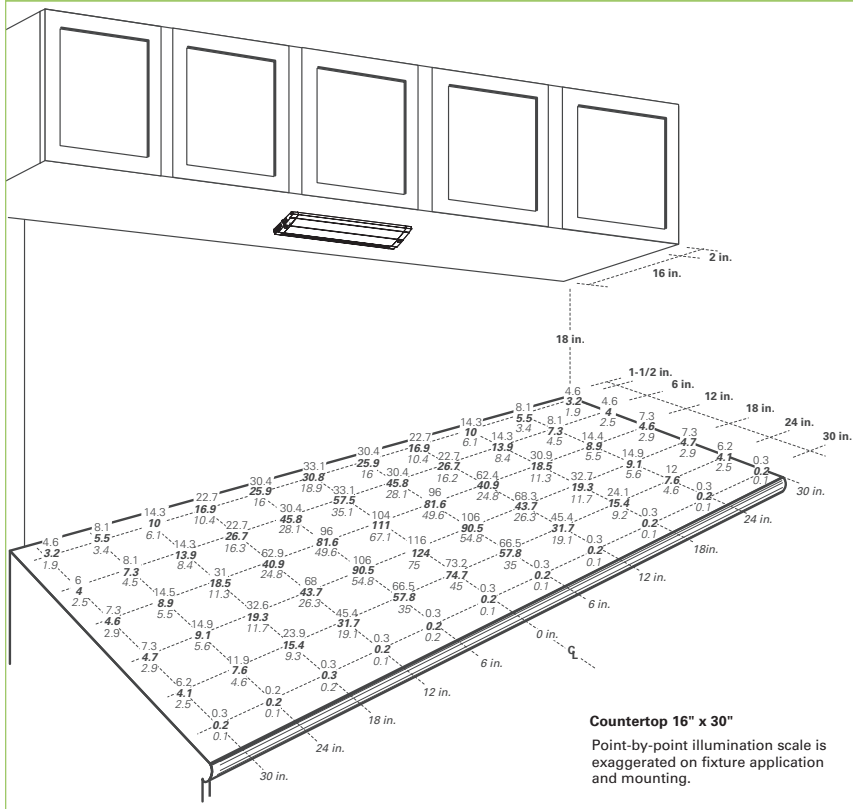

^A See our website for compatible dimmers - www.cooperlighting.com.

Dimensions

HU106 Splice Box

Photometry

Fixture Application Illustration - Mounting Height 18"

Top Number: HU1024D830.IES
Middle Number: HU1018D830.IES
Bottom Number: HU1012D830.IES

Optional Mounting Height - 15"

Top Number: HU1024D830.IES
Middle Number: HU1018D830.IES
Bottom Number: HU1012D830.IES

3.6 6.4 11.9 19.5 26.9 29.4 26.9 19.5 11.7 6.3 3.6	1-1/2"
2.5 4.3 7.9 14.2 23.2 28.4 23.2 14.2 7.9 4.3 2.5	
1.5 2.6 4.9 8.7 14.4 17.8 14.4 8.7 4.9 2.6 1.5	
4.8 9.1 18.8 37.2 55.4 60.2 55.4 37.2 18.8 9.0 4.7	6"
3.2 5.8 11.5 23.8 46.7 63.2 46.7 23.7 11.5 5.8 3.2	
1.9 3.5 7.0 14.5 28.6 38.6 28.6 14.5 7.0 3.5 1.9	
5.7 12.1 29.6 73.7 128 132 128 73.3 29.4 12.1 5.7	12"
3.7 7.0 15.7 40.3 102 162 102 40.3 15.7 7.0 3.7	
2.2 4.3 9.6 24.6 62.1 97.3 62.1 24.6 9.6 4.3 2.2	
5.7 12.4 31.6 83.5 149 154 149 83.8 31.6 12.4 5.7	18"
3.6 7.1 16.4 44.3 120 193 120 44.3 16.4 7.1 3.6	
2.2 4.4 10.0 26.7 72.0 116 72.0 26.7 10.0 4.4 2.2	
4.6 9.4 21.3 46.4 75.2 81.1 75.2 47.0 21.5 9.5 4.6	24"
3.0 5.8 12.4 29.3 64.0 90.9 64.0 29.3 12.4 5.8 3.0	
1.8 3.5 7.5 17.7 38.7 54.9 38.7 17.7 7.5 3.5 1.8	
0.3 0.2 0.3 0.3 0.3 0.3 0.3 0.3 0.3 0.3	30"
0.2 0.2 0.2 0.2 0.2 0.2 0.2 0.2 0.2 0.2	
0.1 0.1 0.2 0.1 0.1 0.1 0.1 0.1 0.1 0.1	
30" 24" 18" 12" 6" 0 6" 12" 18" 24" 30"	