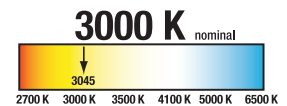

Features

- 88% energy savings compared to halogen*
- \$510 total savings over the life of the fixture*
- Lasts up to 22 years*
- 3000 K
- Sleek 3/4" profile
- Fully dimmable with wall switch
- Integral ON/OFF switch
- Plug-in or direct wire with splice box
- Link any combination of fixtures up to 800W total load
- 80+ CRI
- Damp location listed
- Five-year warranty

Finish: P = White; MB = Matte Black
Example: HU101P = 3" Daisy Chain Connector, White

Energy Data

Power Factor:	>0.9	12" Fixture		18" Fixture		24" Fixture	
THD:	<10%	Lumens:	341	Lumens:	563	Lumens:	707
Color Temperature:	3000 K	120V Input Watts:	4.95	120V Input Watts:	8.17	120V Input Watts:	9.61
Color Rendering Index:	80	Line Amps:	0.044	Line Amps:	0.072	Line Amps:	0.084
Nominal Lumens/Ft:	350	LPW:	70	LPW:	69	LPW:	74