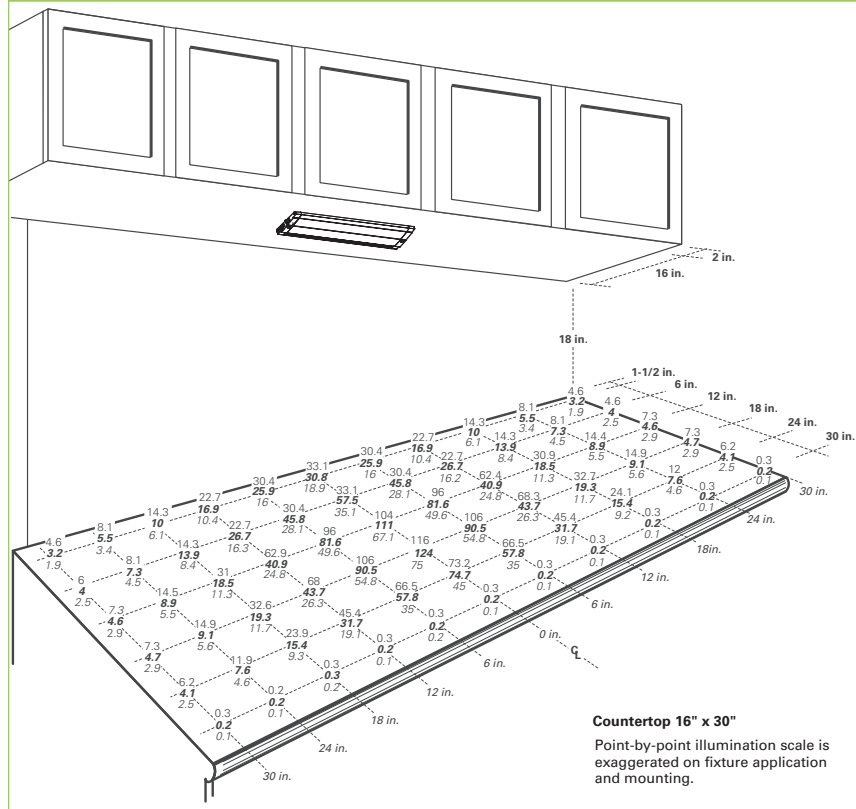

^A See our website for compatible dimmers - www.cooperlighting.com.

Dimensions

HU106 Splice Box

Photometry

Fixture Application Illustration - Mounting Height 18"

Top Number: HU1024D830.IES
 Middle Number: HU1018D830.IES
 Bottom Number: HU1012D830.IES

Optional Mounting Height - 15"

Top Number: HU1024D830.IES
 Middle Number: HU1018D830.IES
 Bottom Number: HU1012D830.IES

3.6 6.4 11.9 19.5 26.9 29.4 26.9 19.5 11.7 6.3 3.6	1-1/2"
2.5 4.3 7.9 14.2 23.2 28.4 23.2 14.2 7.9 4.3 2.5	
1.5 2.6 4.9 8.7 14.4 17.8 14.4 8.7 4.9 2.6 1.5	
4.8 9.1 18.8 37.2 55.4 60.2 55.4 36.6 18.6 9.0 4.7	6"
3.2 5.8 11.5 23.8 46.7 63.2 46.7 23.7 11.5 5.8 3.2	
1.9 3.5 7.0 14.5 28.6 38.6 28.6 14.5 7.0 3.5 1.9	
5.7 12.1 29.6 73.7 128 132 128 73.3 29.4 12.1 5.7	12"
3.7 7.0 15.7 40.3 102 162 102 40.3 15.7 7.0 3.7	
2.2 4.3 9.6 24.6 62.1 97.3 62.1 24.6 9.6 4.3 2.2	
5.7 12.4 31.6 83.5 149 154 149 83.8 31.6 12.4 5.7	18"
3.6 7.1 16.4 44.3 120 193 120 44.3 16.4 7.1 3.6	
2.2 4.4 10.0 26.7 72.0 116 72.0 26.7 10.0 4.4 2.2	
4.6 9.4 21.3 46.4 75.2 81.1 75.2 47.0 21.5 9.5 4.6	24"
3.0 5.8 12.4 29.3 64.0 90.9 64.0 29.3 12.4 5.8 3.0	
1.8 3.5 7.5 17.7 38.7 54.9 38.7 17.7 7.5 3.5 1.8	
0.3 0.2 0.3 0.3 0.3 0.3 0.3 0.3 0.3 0.3 0.3	30"
0.2 0.2 0.2 0.2 0.2 0.2 0.2 0.2 0.2 0.2 0.2	
0.1 0.1 0.2 0.1 0.1 0.1 0.1 0.1 0.1 0.1 0.1	
30" 24" 18" 12" 6" 0 6" 12" 18" 24" 30"	

HU10 Integrated LED Undercabinet

Ideal for task, accent, office, cove, utility and display lighting, the Halo Undercabinet low-profile design delivers maximum energy savings and long life. The integrated driver allows 120V direct to the fixture for easy installation. Available in 12", 18" or 24" lengths, the Halo system can be configured to fit almost anywhere with smooth dimming down to 15% using a TRIAC or ELV dimmer. Connector cables, in a variety of different lengths, make it easy to link one unit to another. Each unit features an integrated on-off switch.