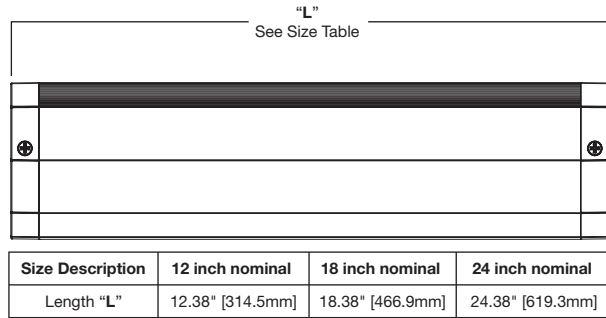

Qualified and compliant. Refer to ENERGY STAR® Qualified Products List for listings.

Ordering Information

Sample Number: HU1012D830P (12" Dimmable Fixture, 80 CRI, 3000K, White Finish)

Family	Length	Dimming	Lens	CRI	Color Temperature	Finish	Accessories
HU10 =Halo Integrated Driver Undercabinet	12=12" 18=18" 24=24"	D=Dimmable ^A	[Blank]=Clear	8=80 CRI	30=3000 K	P=White MB=Matte Black	HU101 =3" Daisy Chain Connector HU102 =6" Daisy Chain Connector HU103 =24" Daisy Chain Connector HU104 =120" Daisy Chain Connector HU105 =48" Power Cord HU106 =Splice Box HU107 =1-1/2" Male-to-Male Connector

^A See our website for compatible dimmers - www.cooperlighting.com.

Dimensions

HU106 Splice Box

Photometry

Fixture Application Illustration - Mounting Height 18"

Top Number: HU1024D830.IES
Middle Number: HU1018D830.IES
Bottom Number: HU1012D830.IES

Optional Mounting Height - 15"

Top Number: HU1024D830.IES
Middle Number: HU1018D830.IES
Bottom Number: HU1012D830.IES

3.6 6.4 11.9 19.5 26.9 29.4 26.9 19.5 11.7 6.3 3.6	1-1/2"
2.5 4.3 7.9 14.2 23.2 28.4 23.2 14.2 7.9 4.3 2.5	
1.5 2.6 4.9 8.7 14.4 17.8 14.4 8.7 4.9 2.6 1.5	
4.8 9.1 18.8 37.2 55.4 60.2 55.4 36.6 18.6 9.0 4.7	6"
3.2 5.8 11.5 23.8 46.7 63.2 46.7 23.7 11.5 5.8 3.2	
1.9 3.5 7.0 14.5 28.6 38.6 28.6 14.5 7.0 3.5 1.9	
5.7 12.1 29.6 73.7 128 132 128 73.3 29.4 12.1 5.7	12"
3.7 7.0 15.7 40.3 102 162 102 40.3 15.7 7.0 3.7	
2.2 4.3 9.6 24.6 62.1 97.3 62.1 24.6 9.6 4.3 2.2	
5.7 12.4 31.6 83.5 149 154 149 83.8 31.6 12.4 5.7	18"
3.6 7.1 16.4 44.3 120 193 120 44.3 16.4 7.1 3.6	
2.2 4.4 10.0 26.7 72.0 116 72.0 26.7 10.0 4.4 2.2	
4.6 9.4 21.3 46.4 75.2 81.1 75.2 47.0 21.5 9.5 4.6	24"
3.0 5.8 12.4 29.3 64.0 90.9 64.0 29.3 12.4 5.8 3.0	
1.8 3.5 7.5 17.7 38.7 54.9 38.7 17.7 7.5 3.5 1.8	
0.3 0.2 0.3 0.3 0.3 0.3 0.3 0.3 0.3 0.3	30"
0.2 0.2 0.2 0.2 0.2 0.2 0.2 0.2 0.2 0.2	
0.1 0.1 0.2 0.1 0.1 0.1 0.1 0.1 0.1 0.1	
30" 24" 18" 12" 6" 0 6" 12" 18" 24" 30"	