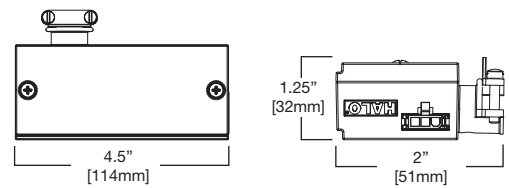

Ordering Information

Sample Number: HU1012D830P (12" Dimmable Fixture, 80 CRI, 3000K, White Finish)

Family	Length	Dimming	Lens	CRI	Color Temperature	Finish	Accessories
HU10 =Halo Integrated Driver Undercabinet	12=12" 18=18" 24=24"	D=Dimmable^A	[Blank]=Clear	8=80 CRI	30=3000 K	P=White MB=Matte Black	HU101=3" Daisy Chain Connector HU102=6" Daisy Chain Connector HU103=24" Daisy Chain Connector HU104=120" Daisy Chain Connector HU105=48" Power Cord HU106=Splice Box HU107=1-1/2" Male-to-Male Connector

^A See our website for compatible dimmers - www.cooperlighting.com.

Dimensions

Photometry

Fixture Application Illustration - Mounting Height 18"

Top Number: HU1024D830.IES
Middle Number: HU1018D830.IES
Bottom Number: HU1012D830.IES

Optional Mounting Height - 15"

Top Number: HU1024D830.IES
Middle Number: HU1018D830.IES
Bottom Number: HU1012D830.IES

3.6	6.4	11.9	19.5	26.9	29.4	26.9	19.5	11.7	6.3	3.6	1-1/2"
2.5	4.3	7.9	14.2	23.2	28.4	23.2	14.2	7.9	4.3	2.5	
1.5	2.6	4.9	8.7	14.4	17.8	14.4	8.7	4.9	2.6	1.5	
4.8	9.1	18.8	37.2	55.4	60.2	55.4	37.2	18.8	9.0	4.7	6"
3.2	5.8	11.5	23.8	46.7	63.2	46.7	23.7	11.5	5.8	3.2	
1.9	3.5	7.0	14.5	28.6	38.6	28.6	14.5	7.0	3.5	1.9	
5.7	12.1	29.6	73.7	128	132	128	73.3	29.4	12.1	5.7	12"
3.7	7.0	15.7	40.3	102	162	102	40.3	15.7	7.0	3.7	
2.2	4.3	9.6	24.6	62.1	97.3	62.1	24.6	9.6	4.3	2.2	
5.7	12.4	31.6	83.5	149	154	149	83.8	31.6	12.4	5.7	18"
3.6	7.1	16.4	44.3	120	193	120	44.3	16.4	7.1	3.6	
2.2	4.4	10.0	26.7	72.0	116	72.0	26.7	10.0	4.4	2.2	
4.6	9.4	21.3	46.4	75.2	81.1	75.2	47.0	21.5	9.5	4.6	24"
3.0	5.8	12.4	29.3	64.0	90.9	64.0	29.3	12.4	5.8	3.0	
1.8	3.5	7.5	17.7	38.7	54.9	38.7	17.7	7.5	3.5	1.8	
0.3	0.2	0.3	0.3	0.3	0.3	0.3	0.3	0.3	0.3	0.3	30"
0.2	0.2	0.2	0.2	0.2	0.2	0.2	0.2	0.2	0.2	0.2	
0.1	0.1	0.2	0.1	0.1	0.1	0.1	0.1	0.1	0.1	0.1	
30" 24" 18" 12" 6" 0 6" 12" 18" 24" 30"											

Optional Mounting Height - 24"