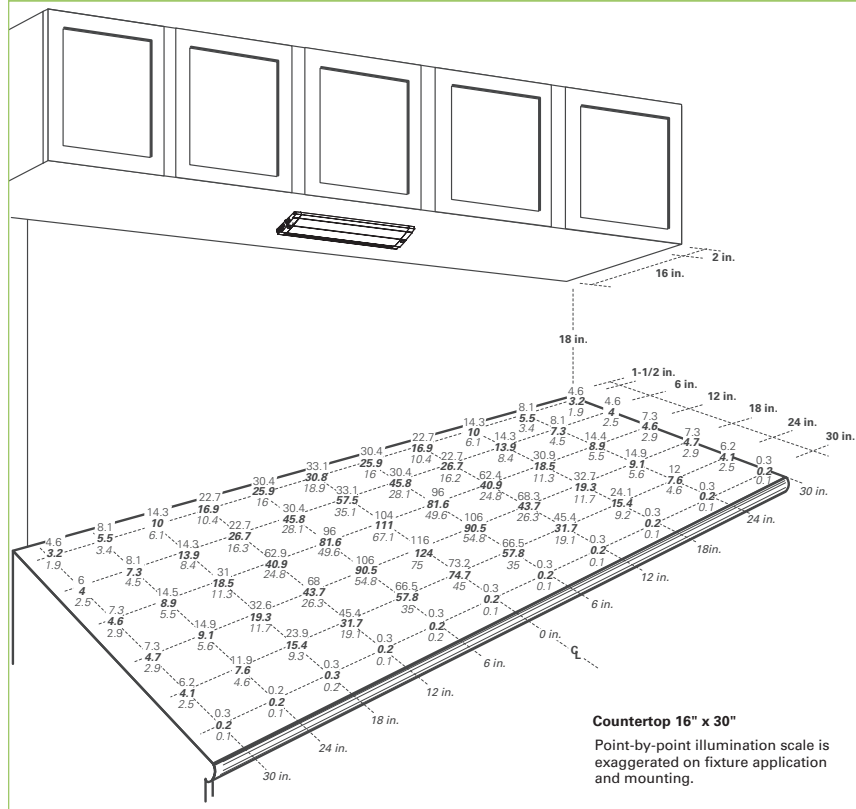

^A See our website for compatible dimmers - www.cooperlighting.com.

Dimensions

HU106 Splice Box

Photometry

Fixture Application Illustration - Mounting Height 18"

Top Number: HU1024D830.IES
Middle Number: HU1018D830.IES
Bottom Number: HU1012D830.IES

Optional Mounting Height - 15"

Top Number: HU1024D830.IES
Middle Number: HU1018D830.IES
Bottom Number: HU1012D830.IES

3.6 6.4 11.9 19.5 26.9 29.4 26.9 19.5 11.7 6.3 3.6	1-1/2"
2.5 4.3 7.9 14.2 23.2 28.4 23.2 14.2 7.9 4.3 2.5	
1.5 2.6 4.9 8.7 14.4 17.8 14.4 8.7 4.9 2.6 1.5	
4.8 9.1 18.8 37.2 55.4 60.2 55.4 36.6 18.6 9.0 4.7	6"
3.2 5.8 11.5 23.8 46.7 63.2 46.7 23.7 11.5 5.8 3.2	
1.9 3.5 7.0 14.5 28.6 38.6 28.6 14.5 7.0 3.5 1.9	
5.7 12.1 29.6 73.7 128 132 128 73.3 29.4 12.1 5.7	12"
3.7 7.0 15.7 40.3 102 162 102 40.3 15.7 7.0 3.7	
2.2 4.3 9.6 24.6 62.1 97.3 62.1 24.6 9.6 4.3 2.2	
5.7 12.4 31.6 83.5 149 154 149 83.8 31.6 12.4 5.7	18"
3.6 7.1 16.4 44.3 120 193 120 44.3 16.4 7.1 3.6	
2.2 4.4 10.0 26.7 72.0 116 72.0 26.7 10.0 4.4 2.2	
4.6 9.4 21.3 46.4 75.2 81.1 75.2 47.0 21.5 9.5 4.6	24"
3.0 5.8 12.4 29.3 64.0 90.9 64.0 29.3 12.4 5.8 3.0	
1.8 3.5 7.5 17.7 38.7 54.9 38.7 17.7 7.5 3.5 1.8	
0.3 0.2 0.3 0.3 0.3 0.3 0.3 0.3 0.3 0.3	30"
0.2 0.2 0.2 0.2 0.2 0.2 0.2 0.2 0.2 0.2	
0.1 0.1 0.2 0.1 0.1 0.1 0.1 0.1 0.1 0.1	
30" 24" 18" 12" 6" 0 6" 12" 18" 24" 30"	

HU10 Integrated LED Undercabinet

Ideal for task, accent, office, cove, utility and display lighting, the Halo Undercabinet low-profile design delivers maximum energy savings and long life. The integrated driver allows 120V direct to the fixture for easy installation. Available in 12", 18" or 24" lengths, the Halo system can be configured to fit almost anywhere with smooth dimming down to 15% using a TRIAC or ELV dimmer. Connector cables, in a variety of different lengths, make it easy to link one unit to another. Each unit features an integrated on-off switch.