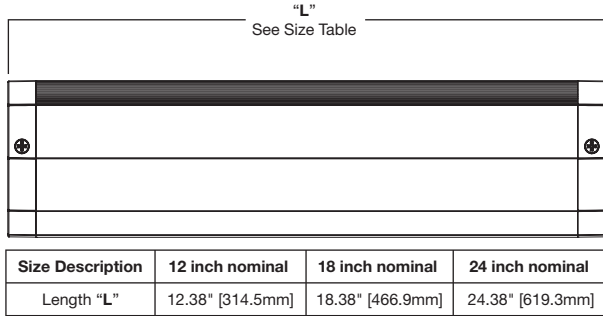

Ordering Information

Sample Number: HU1012D830P (12" Dimmable Fixture, 80 CRI, 3000K, White Finish)

Family	Length	Dimming	Lens	CRI	Color Temperature	Finish	Accessories
HU10 =Halo Integrated Driver Undercabinet	12=12" 18=18" 24=24"	D=Dimmable^A	[Blank]=Clear	8=80 CRI	30=3000 K	P=White MB=Matte Black	HU101=3" Daisy Chain Connector HU102=6" Daisy Chain Connector HU103=24" Daisy Chain Connector HU104=120" Daisy Chain Connector HU105=48" Power Cord HU106=Splice Box HU107=1-1/2" Male-to-Male Connector

^A See our website for compatible dimmers - www.cooperlighting.com.

Dimensions

HU106 Splice Box