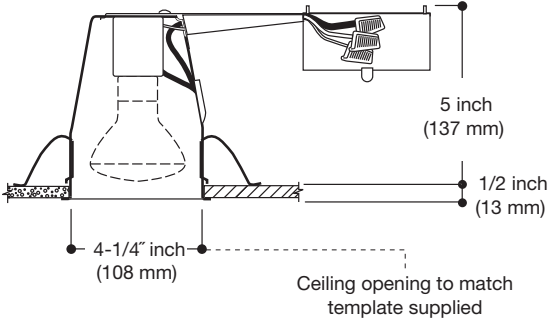

DESCRIPTION

The H99RTAT is a small aperture Non-IC AIR-TITE™ housing for providing accent and task lighting. The H99RTAT is designed for use in non-insulated existing ceilings. Non-IC Housing is AIR-TITE™ but insulation must be kept 3 inches away from all sides of housing. For installation from below the ceiling.

Catalog #	Type
Project	
Comments	
Prepared by	Date

SPECIFICATION FEATURES

Housing

Formed of CRS with powder coat finish.

Remodel Clips

Four remodel clips secure housing and accommodates 1/2" and 5/8" ceiling materials.

Junction Box

- Seven 1/2" trade size conduit knockouts with true pry-out slots.
- Four pryouts with integral strain relief for non-metallic sheathed cable

"Quick Connect" Connectors

Three quick connect wiring connectors included.

Socket

Fixed position porcelain socket with nickel plated brass screw shell provides consistent lamp positioning.

Thermal Protector

Thermal protector deactivates fixture if overheating occurs due to improper lamping or misapplied insulation.

Labels

- UL/cUL Listed 1598 Luminaire
- UL/cUL Damp Location Listed
- UL/cUL Listed for Wet Location, covered ceiling - with select trims
- Certified Under ASTM-E283 for air tight construction
- IP rated (Improper Lamp)

H99RTAT

4" Non-Insulated Ceiling AIR-TITE™ Recessed Remodel Housing

4" TRIMS

FOR USE IN NONINSULATED CEILINGS OR INSULATED CEILINGS WHERE INSULATION CAN BE KEPT 3" FROM ALL SIDES OF FIXTURE FOR USE IN EXISTING CEILINGS