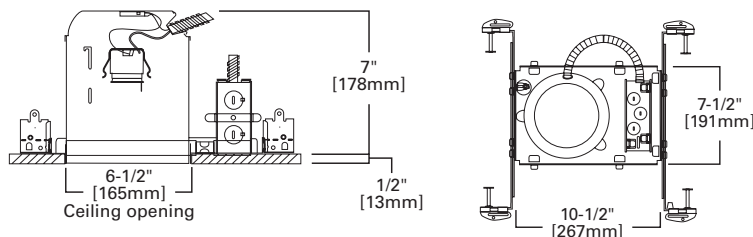

Dimensions

Special Features

- Got-Nail!™ bar hangers
- q-Channel bars with Pass-N-Thru™
- Slide-N-Side™ junction box
- Quick Connect™ push wire nuts
- Air-Tite™ code compliant

Ordering Information

Sample Number: H7ICATNB 6110WB
 Order housing, trim and lamp (by others) separately for a complete luminaire.