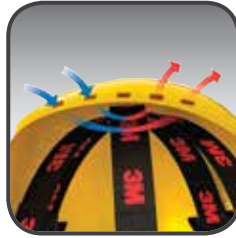

Optimized comfort with  
3 levels of adjustment

Smooth, easy turning  
ratchet suspension

H-700 Cap Style

Optional Uvicator™ Sensor lets wearer know when to replace  
hard hat due to UV exposure

Custom logo  
programs available

Absorbent brow pad  
provides comfort  
and ventilation

4- and 6-point suspension combinations

Optional venting encourages airflow

H-800 Full Brim

Colors Available

Red	Blue	White	Gray	Navy Blue	Black	Tan
Yellow	Green	Orange	High Viz Yellow	High Viz Orange	Pink	