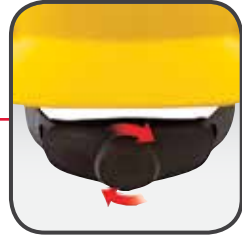

Optimized comfort with  
3 levels of adjustment

Smooth, easy turning  
ratchet suspension

H-700 Cap Style

Optional Uvicator™ Sensor lets wearer know when to replace  
hard hat due to UV exposure

Custom logo  
programs available