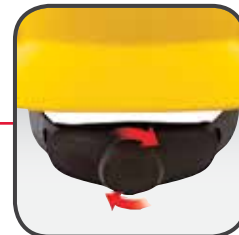

Optimized comfort with
3 levels of adjustment

Smooth, easy turning
ratchet suspension

H-700 Cap Style

Optional Uvicator™ Sensor lets wearer know when to replace
hard hat due to UV exposure

Custom logo
programs available