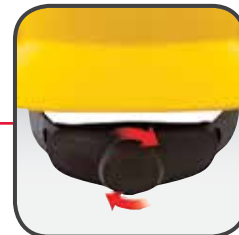

Smooth, easy turning
ratchet suspension

H-700 Cap Style