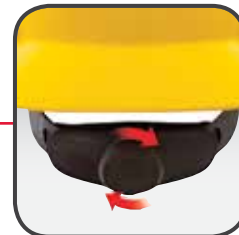

Optimized comfort with  
3 levels of adjustment

Smooth, easy turning  
ratchet suspension

H-700 Cap Style

Optional Uvicator™ Sensor lets wearer know when to replace  
hard hat due to UV exposure

Custom logo  
programs available