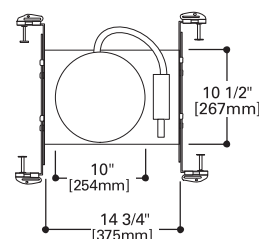

- Integral T-bar clips snaps onto T-bars - no additional clips required

F...Socket

Exclusive socket aiming mechanism swivels and rotates to properly align lamp. Slope indicator provides quick and consistent lamp settings (factory set for 3/12 slope).

H47ICAT

2 0 W 1 2 V M R 1 6
 7 5 W R 3 0
 7 5 W A 1 9
 9 0 W P A R 3 8
 1 0 0 W R 3 0

6" RECESSED
 INCANDESCENT
 DOWNLIGHT

B Top View

TRIMS

ORDERING INFORMATION

SAMPLE NUMBER: H47ICAT498P

Complete unit consists of housing and trim.