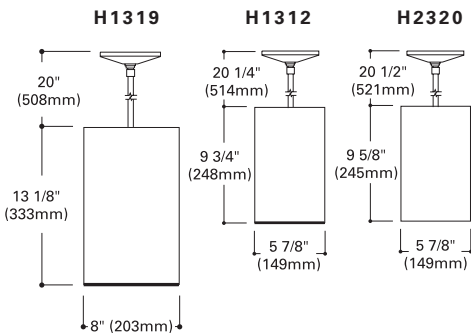

Notes: UL Damp Location Listed

CEILING MOUNT WALL WASHER

H1317 R40 Baffle Downlight/Wall Washer

Finish: White (P), Bronze (BZ)
Lamp: 150W BR40

Notes: UL Damp Location Listed

PENDANT MOUNT - 15° Swivel

H1319 Baffle Downlight
Finish: White (P), Bronze (BZ)
Lamp: 300W R40