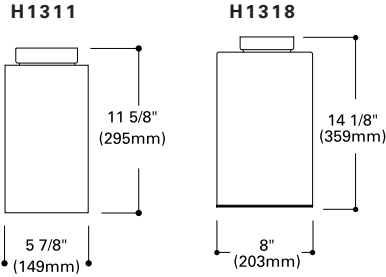

CEILING MOUNT

H1311 R40 Downlight with Baffle
H1318 R40 Downlight with Baffle

Finish: White (P), Bronze (BZ)
Lamp: 300W BR40

Notes: UL Damp Location Listed