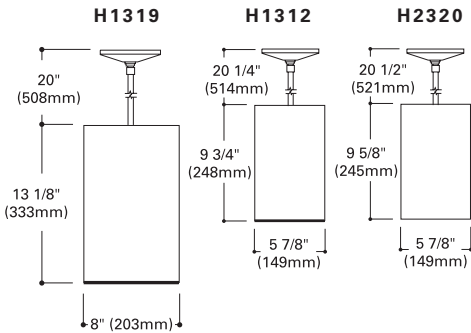

CEILING MOUNT WALL WASHER

H1317 R40 Baffle Downlight/Wall Washer

Finish: White (P), Bronze (BZ)
Lamp: 150W BR40

Notes: UL Damp Location Listed

PENDANT MOUNT - 15° Swivel

H1319 Baffle Downlight
Finish: White (P), Bronze (BZ)
Lamp: 300W R40

H1312 Baffle Downlight
Finish: White (P), Bronze (BZ)
Lamp: 150W BR40, 150W PAR38

H2320 Open Downlight
Finish: White (P), Bronze (BZ)
Lamp: 150W BR40, 150W PAR38

Notes: UL Damp Location Listed