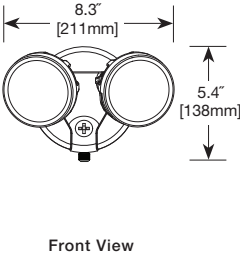

FLOOD

MOUNTING

ORDERING INFORMATION

Catalog Number	Product Description
MST18R17L	Bronze Twin LED with 180° Motion Sensor
MST18R17LW	White Twin LED with 180° Motion Sensor
FTR1740L	Bronze Twin LED Floodlight
FTR1740LW	White Twin LED Floodlight
FTR1740LPC	Bronze Twin LED Floodlight with integrated photo control
FTR1740LPCW	White Twin LED Floodlight with integrated photo control