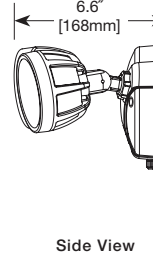

DUSK TO DAWN