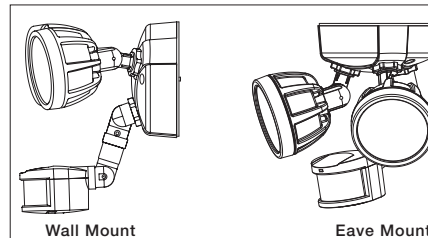

MOUNTING

ORDERING INFORMATION

Catalog Number	Product Description
MST18R17L	Bronze Twin LED with 180° Motion Sensor
MST18R17LW	White Twin LED with 180° Motion Sensor
FTR1740L	Bronze Twin LED Floodlight
FTR1740LW	White Twin LED Floodlight
FTR1740LPC	Bronze Twin LED Floodlight with integrated photo control
FTR1740LPCW	White Twin LED Floodlight with integrated photo control

Innovation you can rely on™

Sustainable Design

CERTIFICATION DATA

UL/CUL Wet Location Listed
Lighting Facts® Approved

TECHNICAL DATA

120V only
-30°C to 40°C Temperature Rating
External Supply Wiring 75° Minimum
Wall and Eave Mount