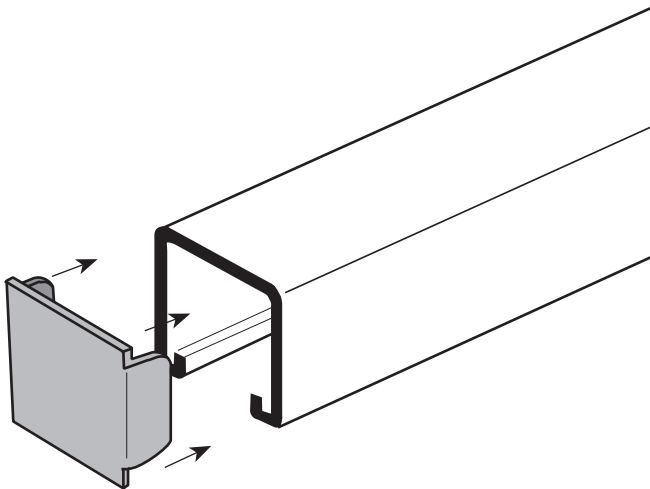

FS-5910 SINGLE PIECE END CAP FOR FS-100 CHANNEL
15# / Cpc

FS-5915 SINGLE PIECE END CAP FOR FS-150 CHANNEL
6# / Cpc

FS-5920 SINGLE PIECE END CAP FOR FS-200 CHANNEL
5# / Cpc

FS-5921 SINGLE PIECE END CAP FOR FS-210 CHANNEL
5# / Cpc

FS-5933 SINGLE PIECE END CAP FOR FS-300 CHANNEL
4# / Cpc

FS-5934 SINGLE PIECE END CAP FOR FS-400 CHANNEL
4# / Cpc

FS-5935 SINGLE PIECE END CAP FOR FS-500 AND FS-450 CHANNEL
4# / Cpc

FS-5910 thru FS-5935