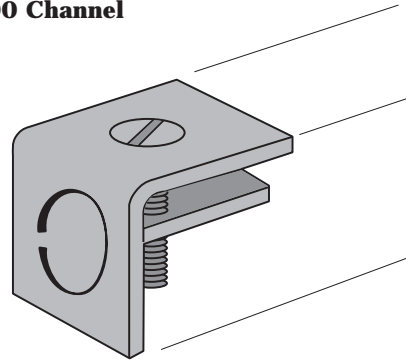

For FS-200 Channel

FS-5940-1/2" END CAP WITH 1/2" KNOCKOUT
26# / Cpc

FS-5940-3/4" END CAP WITH 3/4" KNOCKOUT
26# / Cpc

FS-5940 Series