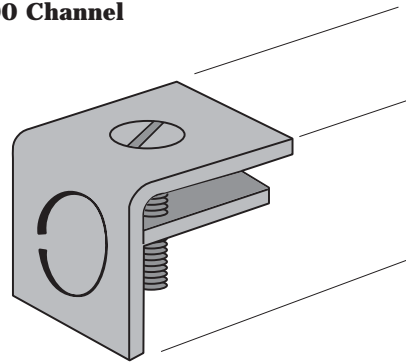

**FS-5920-W** 13#/Cpc  
WIREWAY END CAP FOR FS-200 CHANNEL

**For FS-200 Channel**

**FS-5940-1/2"** END CAP WITH 1/2" KNOCKOUT  
26# / Cpc

**FS-5940-3/4"** END CAP WITH 3/4" KNOCKOUT  
26# / Cpc

**FS-5940 Series**

**FS-5910** SINGLE PIECE END CAP FOR FS-100 CHANNEL  
15# / Cpc

**FS-5915** SINGLE PIECE END CAP FOR FS-150 CHANNEL  
6# / Cpc

**FS-5920** SINGLE PIECE END CAP FOR FS-200 CHANNEL  
5# / Cpc

**FS-5921** SINGLE PIECE END CAP FOR FS-210 CHANNEL  
5# / Cpc