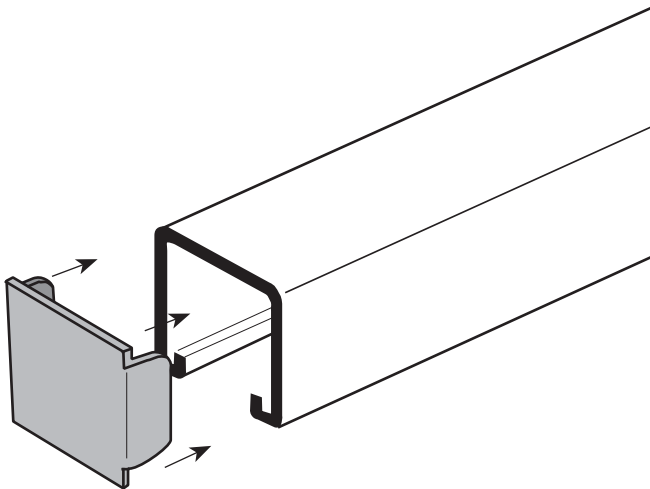

**FS-5920-W** 13#/Cpc  
WIREWAY END CAP FOR FS-200 CHANNEL

**For FS-200 Channel**

**FS-5940-1/2"** END CAP WITH 1/2" KNOCKOUT  
26# / Cpc

**FS-5940-3/4"** END CAP WITH 3/4" KNOCKOUT  
26# / Cpc

**FS-5940 Series**

**FS-5910** SINGLE PIECE END CAP FOR FS-100 CHANNEL  
15# / Cpc

**FS-5915** SINGLE PIECE END CAP FOR FS-150 CHANNEL  
6# / Cpc

**FS-5920** SINGLE PIECE END CAP FOR FS-200 CHANNEL  
5# / Cpc

**FS-5921** SINGLE PIECE END CAP FOR FS-210 CHANNEL  
5# / Cpc