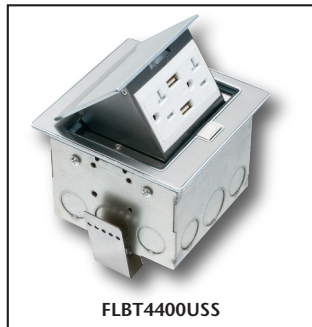

## with Stainless Steel Trapdoor Covers

FLBT4400USS

FLBT4400GSS

FLBT4400USS

w/ UL Listed 20A decorator-style TR receptacle and (2) USB ports

FLBT4400GSS

w/ UL Listed 20A decorator-style **Weather Resistant** GFCI receptacle

FLBT4400SS

w/ UL Listed 20A decorator-style TR receptacle

Arlington's **Countertop BOX KITS** give you *lots of options* for installing a device in a countertop.

**Get your kit with an installed UL Listed tamper and weather resistant (TWR) decorator-style GFCI ... Or tamper resistant (TR) receptacle... OR a combo with (TR) receptacle and two USB ports!**

The gasketed, stainless steel TRAPDOOR COVERS look great! They close flush with the countertop, providing 'ingress protection' and preventing damage to the devices in the box.

### Easy, secure installation

The spring clip holds box securely against the surface when the screws are tightened.

- Fits granite or other countertop material up to 1-1/2" thick
- Easy 'No Glue' installation
- Ingress Protection