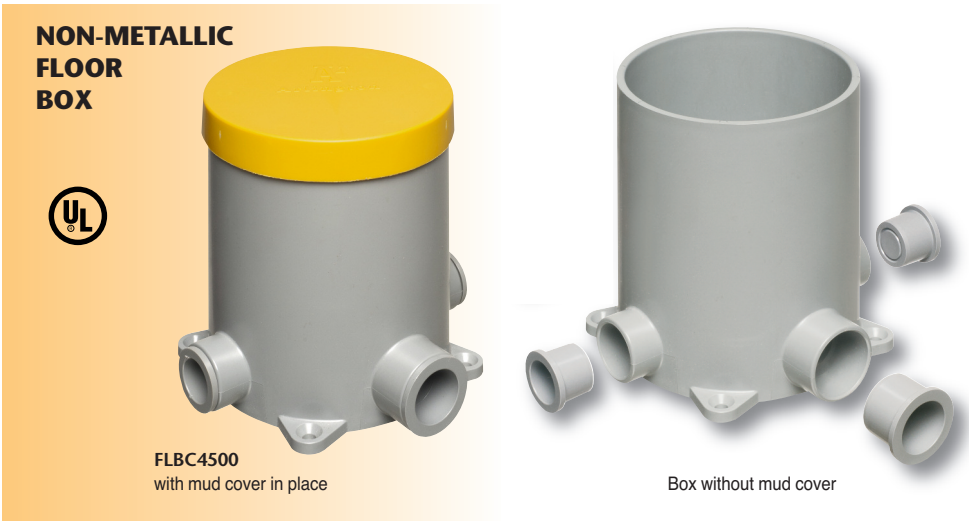

NEW!
more on reverse

Floor Box and Covers for New Concrete

Non-Metallic Concrete Box • Metal and Plastic Cover Kits

NON-METALLIC FLOOR BOX

FLBC4500
with mud cover in place

Box without mud cover

COVER KITS FOR BOX

PLASTIC COVERS
in 5 COLORS

NEW!

FLBT6615NL
TRAPDOOR COVER

FLB6230MB
WITH METAL COVER

Brass Trapdoor style
FLBT6615MB
(open and back)

Arlington's cost-effective **FLOOR BOX KITS** offer installers the low cost, convenient way to install a receptacle flush with the floor wherever your customer needs one.

Arlington's FLOOR BOX and COVER KITS **FOR NEW CONCRETE** offer flexibility and convenience.

Made of heavy-duty plastic, our 4.5" non-metallic **concrete box** is a common size, that accommodates our 6" round covers as well as most other round covers on the market.

Our versatile concrete box covers are available with flip lids or threaded caps in brass or nickel-plated brass. **And NOW plastic, five colors, including white!**

They offer easy installation of receptacles so they'll look great wherever they're installed!