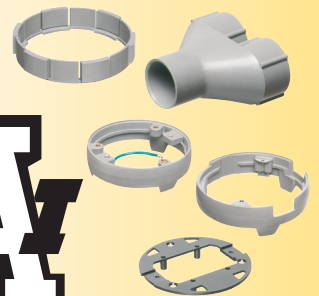

PLASTIC COVERS
in 5 COLORS

NEW!

FLBT6615NL
TRAPDOOR COVER

FLB6230MB
WITH METAL COVER

Brass Trapdoor style
FLBT6615MB
(open and back)

Arlington's cost-effective **FLOOR BOX KITS** offer installers the low cost, convenient way to install a receptacle flush with the floor wherever your customer needs one.

Arlington's FLOOR BOX and COVER KITS **FOR NEW CONCRETE** offer flexibility and convenience.

Made of heavy-duty plastic, our 4.5" non-metallic **concrete box** is a common size, that accommodates our 6" round covers as well as most other round covers on the market.

Our versatile concrete box covers are available with flip lids or threaded caps in brass or nickel-plated brass. **And NOW plastic, five colors, including white!**

They offer easy installation of receptacles so they'll look great wherever they're installed!

For the **fastest** installation, our trapdoor covers ship **ready to use** with a pre-installed gasket and decorator-style receptacle.

A selection of leveling rings and adapters allows our covers to fit our boxes and most other manufacturers' concrete boxes.