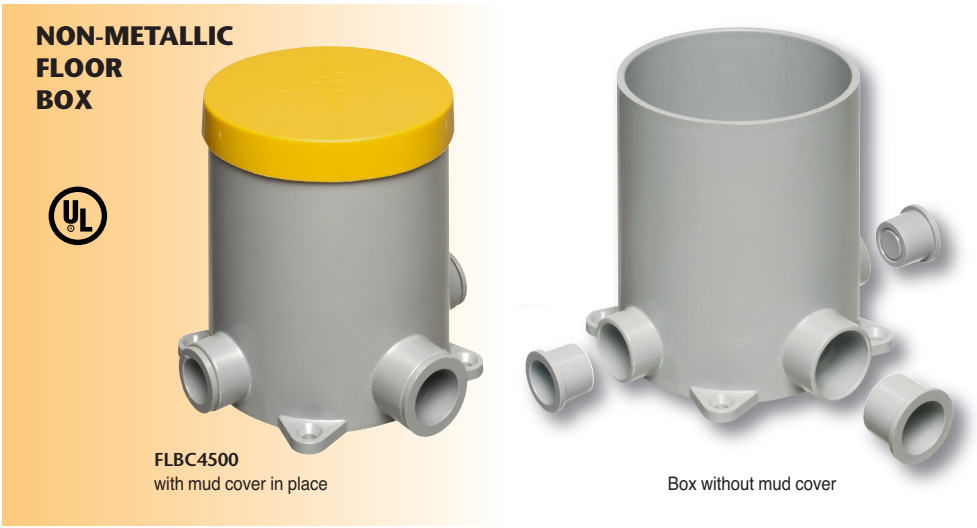

# Floor Box and Covers for New Concrete

## Non-Metallic Concrete Box • Metal and Plastic Cover Kits

**NON-METALLIC FLOOR BOX**

FLBC4500  
with mud cover in place

Box without mud cover

**COVER KITS FOR BOX**

PLASTIC COVERS  
in 5 COLORS

**NEW!**

Arlington's cost-effective **FLOOR BOX KITS** offer installers the low cost, convenient way to install a receptacle flush with the floor wherever your customer needs one.

Our versatile concrete box covers are available with flip lids or threaded plugs in brass or nickel-plated brass. **And NOW plastic, in five colors, including paintable white!**

They offer easy installation of receptacles so they'll look great wherever they're installed!