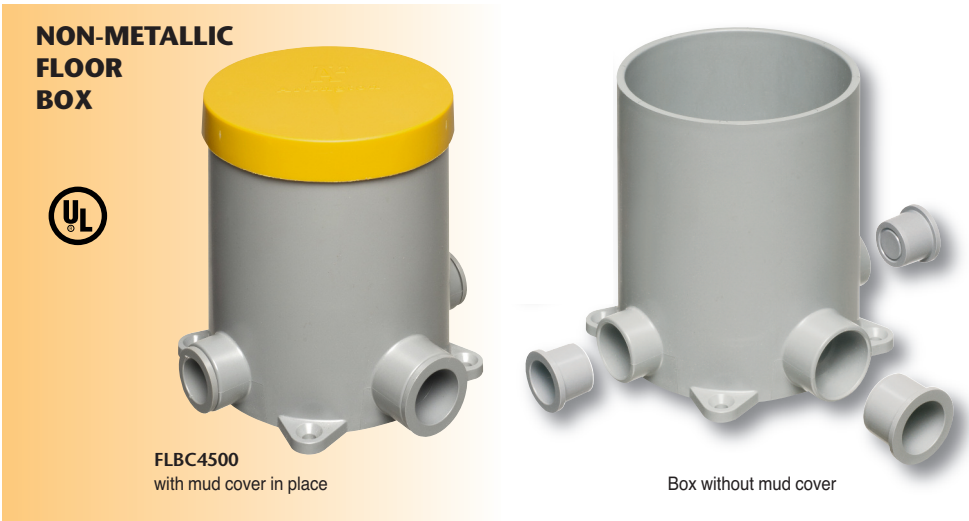

NEW!
more on
reverse

Floor Box and Covers for New Concrete

Non-Metallic Concrete Box • Metal and Plastic Cover Kits

**NON-METALLIC
FLOOR
BOX**

FLBC4500
with mud cover in place

Box without mud cover

COVER KITS FOR BOX

PLASTIC COVERS
in 5 COLORS

NEW!

Arlington's cost-effective **FLOOR BOX KITS** offer installers the low cost, convenient way to install a receptacle flush with the floor wherever your customer needs one.

Arlington's FLOOR BOX and COVER KITS **FOR NEW CONCRETE** offer flexibility and convenience.

Made of heavy-duty plastic, our 4.5" non-metallic **concrete box** is a common size, that accommodates our 6" round covers as well as most other round covers on the market.

Our versatile concrete box covers are available with flip lids or threaded plugs in brass or nickel-plated brass. **And NOW plastic, in five colors, including paintable white!**

They offer easy installation of receptacles so they'll look great wherever they're installed!