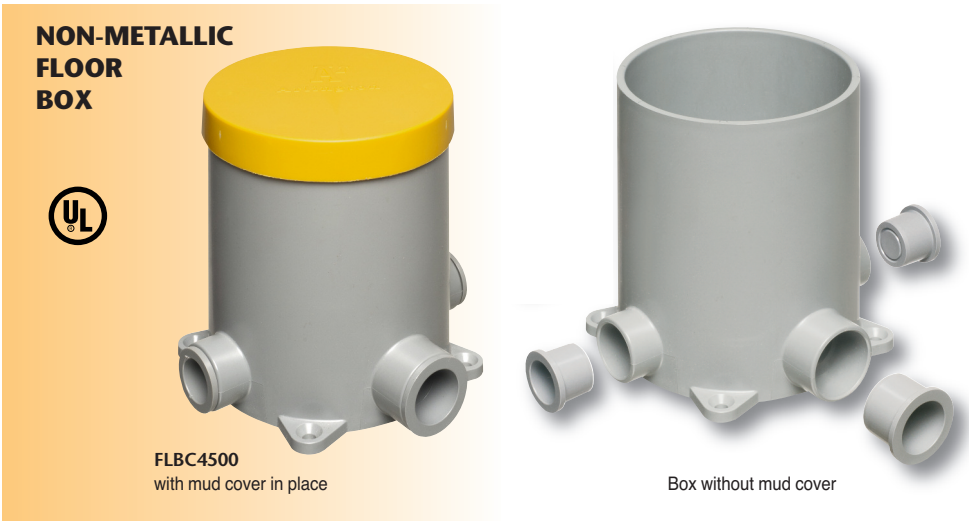

NEW!
more on
reverse

Floor Box and Covers for New Concrete

Non-Metallic Concrete Box • Metal and Plastic Cover Kits

**NON-METALLIC
FLOOR
BOX**

FLBC4500
with mud cover in place

Box without mud cover

COVER KITS FOR BOX

PLASTIC COVERS
in 5 COLORS

NEW!

Arlington's cost-effective **FLOOR BOX KITS** offer installers the low cost, *convenient* way to install a receptacle flush with the floor wherever your customer needs one.

Arlington's FLOOR BOX and COVER KITS **FOR NEW CONCRETE** offer flexibility and convenience.

Made of heavy-duty plastic, our 4.5" non-metallic **concrete box** is a common size, that accommodates our 6" round covers as well as *most other round covers on the market*.

Our versatile concrete box covers are available with flip lids or threaded plugs in brass or nickel-plated brass. **And NOW plastic, in five colors, including paintable white!**

They offer easy installation of receptacles so they'll look great wherever they're installed!