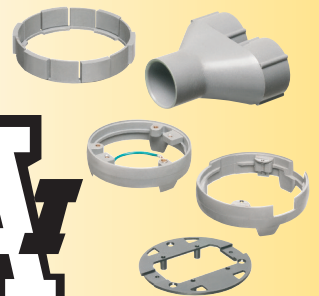

Arlington's FLOOR BOX and COVER KITS **FOR NEW CONCRETE** offer flexibility and convenience.

Made of heavy-duty plastic, our 4.5" non-metallic **concrete box** is a common size, that accommodates our 6" round covers as well as *most other round covers on the market*.

Our versatile concrete box covers are available with flip lids or threaded plugs in brass or nickel-plated brass. **And NOW plastic, in five colors, including paintable white!**

They offer easy installation of receptacles so they'll look great wherever they're installed!

For the *fastest* installation, our trapdoor covers ship *ready to use* with a pre-installed gasket and decorator-style receptacle.

A selection of leveling rings and adapters allows our covers to fit our boxes *and* most other manufacturers' concrete boxes.