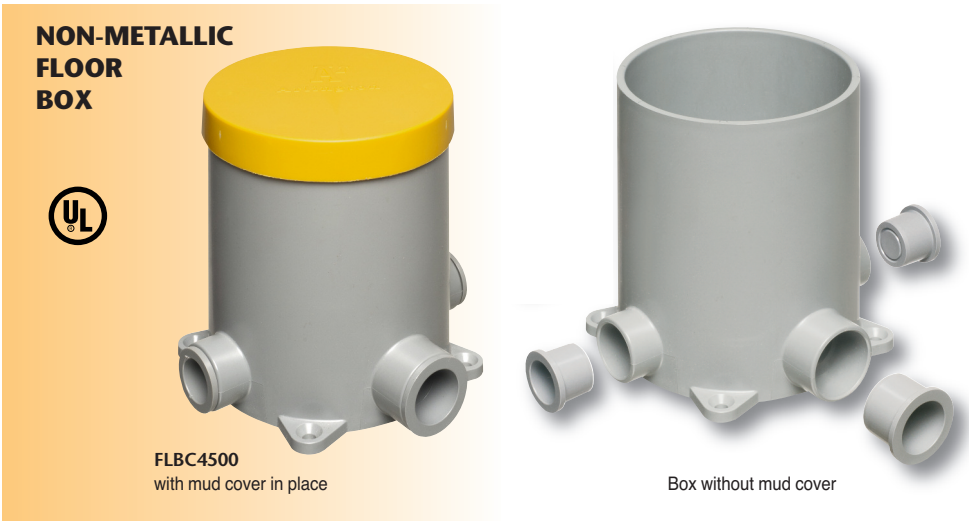

Our versatile concrete box covers are available with flip lids or threaded plugs in brass or nickel-plated brass. **And NOW plastic, in five colors, including paintable white!**

They offer easy installation of receptacles so they'll look great wherever they're installed!

FLBT6615LR

ADAPTERS

FLBC4500AR	22004	Oversized Adapter Ring for 5" diameter concrete boxes		1	10
FLBC4500Y	22012	"Y" Adapter - Provides (2) 1" openings for conduit entering 1" hub		1	10

FLBC4500AR Oversized

FLBC4500Y "Y"

Arlington

1 Stauffer Industrial Park
Scranton, PA 18517
800/233.4717
Fax 570/562.0646
www.aifittings.com

Distributed by

Patents pending Floor Box 0415/15M

FLB64520LA closed

PLASTIC COVERS in 5 COLORS

NEW!
more on reverse

Floor Box and Covers for New Concrete

Non-Metallic Concrete Box • Metal and Plastic Cover Kits

NON-METALLIC FLOOR BOX

FLBC4500
with mud cover in place

Box without mud cover

COVER KITS FOR BOX