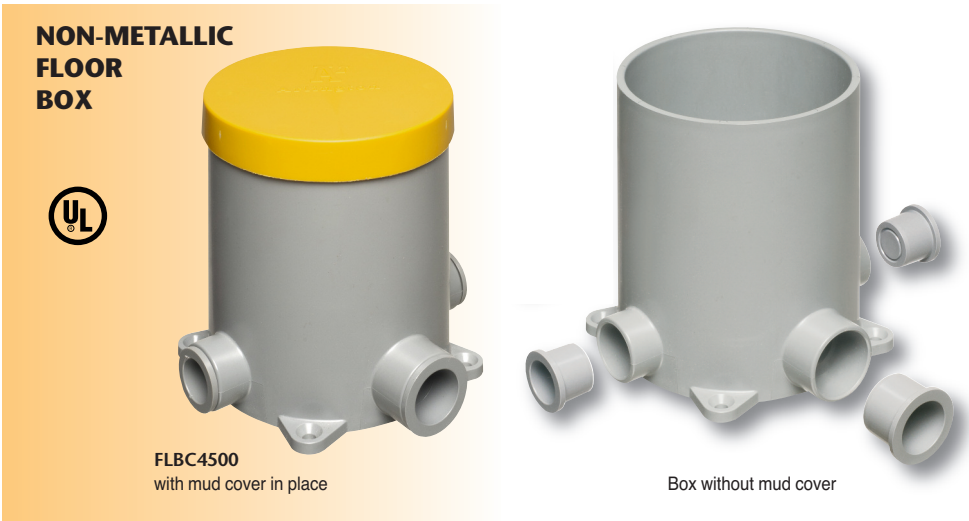

Our versatile concrete box **covers** are available with flip lids or threaded plugs in brass or nickel-plated brass. **And NOW plastic, in five colors, including paintable white!**

They offer easy installation of receptacles so they'll look great wherever they're installed!

FLBT6615LR

ADAPTERS

FLBC4500AR	22004	Oversized Adapter Ring for 5" diameter concrete boxes		1	10
FLBC4500Y	22012	"Y" Adapter - Provides (2) 1" openings for conduit entering 1" hub		1	10

FLBC4500AR Oversized

FLBC4500Y "Y"

Arlington

1 Stauffer Industrial Park
Scranton, PA 18517
800/233.4717
Fax 570/562.0646
www.aifittings.com

Distributed by

Patents pending Floor Box 0415/15M

FLBC4520LA closed

PLASTIC COVERS in 5 COLORS

NEW!
more on reverse

Floor Box and Covers for New Concrete

Non-Metallic Concrete Box • Metal and Plastic Cover Kits

NON-METALLIC FLOOR BOX

FLBC4500
with mud cover in place

Box without mud cover

COVER KITS FOR BOX