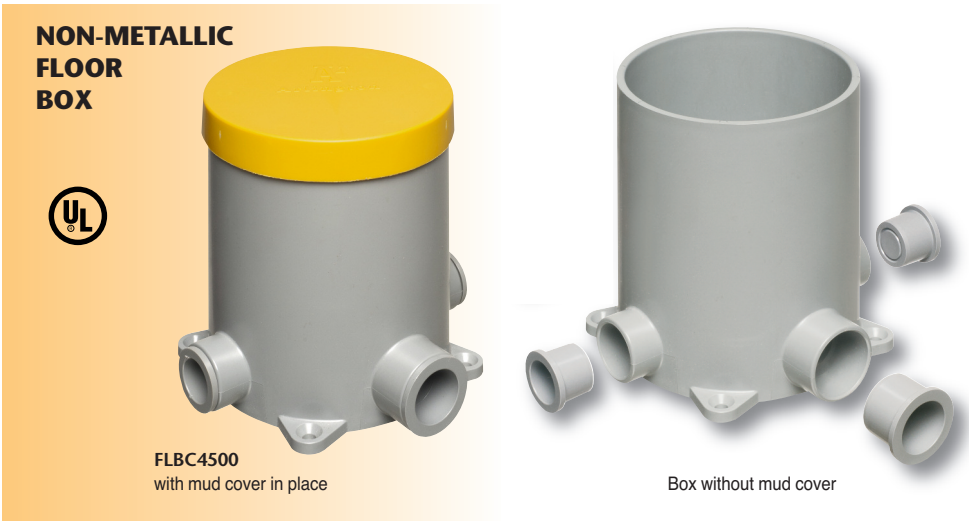

NEW!
more on
reverse

Floor Box and Covers for New Concrete

Non-Metallic Concrete Box • Metal and Plastic Cover Kits

**NON-METALLIC
FLOOR
BOX**

FLBC4500
with mud cover in place

Box without mud cover

COVER KITS FOR BOX

PLASTIC COVERS
in 5 COLORS

NEW!

Arlington's cost-effective **FLOOR BOX KITS** offer installers the low cost, *convenient* way to install a receptacle flush with the floor wherever your customer needs one.

Arlington's FLOOR BOX and COVER KITS **FOR NEW CONCRETE** offer flexibility and convenience.

Made of heavy-duty plastic, our 4.5" non-metallic **concrete box** is a common size, that accommodates *our* 6" round covers as well as *most other round covers on the market*.

Our versatile concrete box **covers** are available with flip lids or threaded plugs in brass or nickel-plated brass. **And NOW plastic, in five colors, including paintable white!**

They offer easy installation of receptacles so they'll look great wherever they're installed!