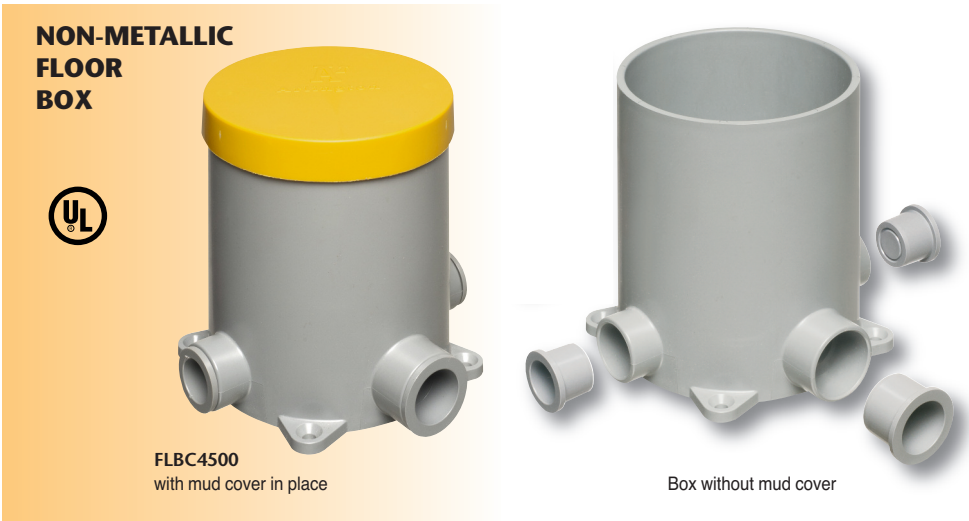

Our versatile concrete box covers are available with flip lids or threaded plugs in brass or nickel-plated brass. **And NOW plastic, in five colors, including paintable white!**

They offer easy installation of receptacles so they'll look great wherever they're installed!

FLBT6615LR

ADAPTERS

FLBC4500AR	22004	Oversized Adapter Ring for 5" diameter concrete boxes		1	10
FLBC4500Y	22012	"Y" Adapter - Provides (2) 1" openings for conduit entering 1" hub		1	10

FLBC4500AR
Oversized

FLBC4520LA
closed

NEW!
more on reverse

Floor Box and Covers for New Concrete

Non-Metallic Concrete Box • Metal and Plastic Cover Kits

NON-METALLIC FLOOR BOX

FLBC4500
with mud cover in place

Box without mud cover