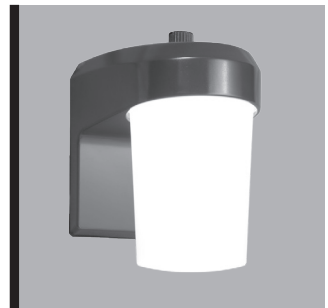

DESCRIPTION

The ALL-PRO™ LED high-performance, low-maintenance entry and patio light provides a dependable and reliable security solution with nighttime ON and daytime OFF settings. Suitable for mounting heights up to 10ft., and up to 75W Incandescent based on area coverage. These fixtures are ideal for new construction residential applications such as entrances, patios, walkways, apartment complexes and light commercial buildings such as outlet exteriors, doorways, storage areas and hotels. The entry and patio light's design and aesthetics is perfect for retrofitting in existing residential and light commercial buildings.

Catalog #		Type
Project		
Comments		Date
Prepared by		

SPECIFICATION FEATURES

Construction

- Low profile plastic injection molded housing suitable for wet locations
- UV stable frosted polycarbonate lens
- Available in bronze or white finish
- Suitable for recessed residential junction boxes in North America

Optics

- Diffused lens gives "no glare" useful area light
- 3500K and 5000K color temperature options are perfect for security applications

Warranty

- 2 year limited warranty

LED ENTRY AND PATIO LIGHT

DIMENSIONS