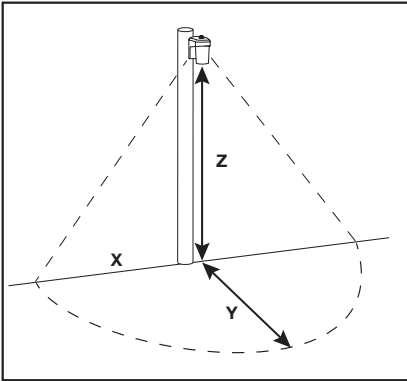

CERTIFICATION DATA

cULus Wet Location Listed
Lighting Facts® Approved

TECHNICAL DATA

-30°C to 40°C Temperature Rating
External Supply Wiring 90° Minimum
Wall and Pole Mount

PHOTOMETRICS

		0.25 Fc Coverage Area					
Mounting Height		8		10		15	
Catalog Number	Lumens	X	Y	X	Y	X	Y
FE0650 Series	672	13	24	13	24	8.5	17
FE14 Series	1241	17	33	17	34	16	32