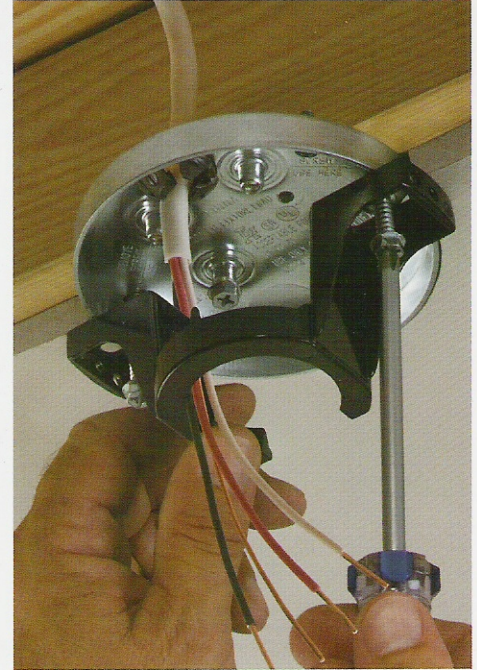

Pan Box for 1/2" and 5/8" Drywall

Supports Fans, Fixtures up to 70 lbs.

FBS405
Steel Fan/Fixture
Box with Bright,
Clean Finish

Turn power off before beginning electrical installation.

Install FBS405 on joist using shipped-in-place screw near center of box.

Remove these parked-in-place screws. Use them to mount bracket.

Mount the fan/fixture bracket into the drilled holes.

Mount fan or fixture per manufacturer's instructions.

Drill (2) 1/8" diameter holes into joist through the elongated openings on each side of box. Remove the (2) long screws noted above to mount the fan/fixture bracket.

Protective plastic tips

FBS405 ships with mud cover in place

Installation screws ship parked in place until used

Installed NM cable connector

6.0 cubic inch volume

Green ground screw

Steel FAN/FIXTURE BOX w/ Bright, Clean Finish