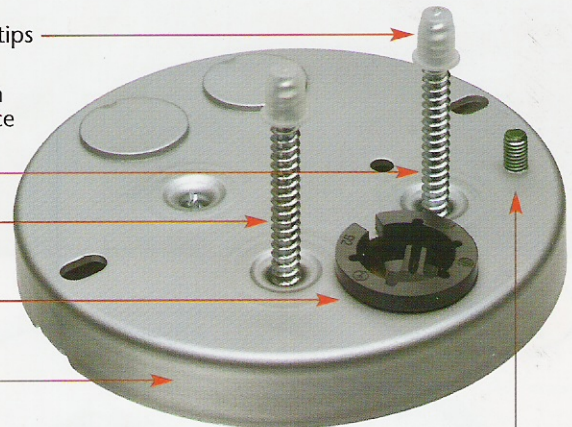

Protective plastic tips

FBS405 ships with mud cover in place

Installation screws ship parked in place until used

Installed NM cable connector

6.0 cubic inch volume

Green ground screw

Steel FAN/FIXTURE BOX w/ Bright, Clean Finish