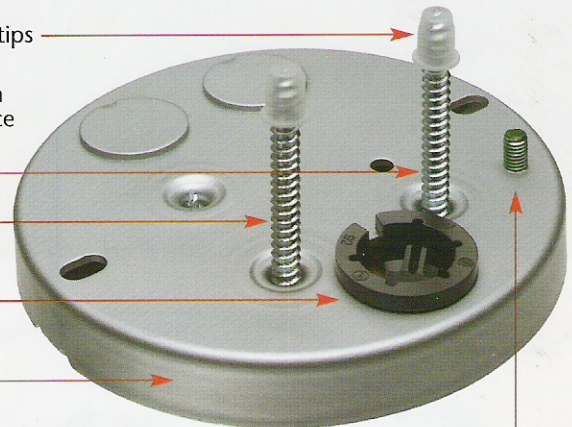

Remove these parked-in-place screws. Use them to mount bracket.

Mount the fan/fixture bracket into the drilled holes.

Mount fan or fixture per manufacturer's instructions.

Drill (2) 1/8" diameter holes into joist through the elongated openings on each side of box. Remove the (2) long screws noted above to mount the fan/fixture bracket.

Protective plastic tips

FBS405 ships with mud cover in place

Installation screws ship parked in place until used

Installed NM cable connector

6.0 cubic inch volume

Green ground screw

Steel FAN/FIXTURE BOX w/ Bright, Clean Finish