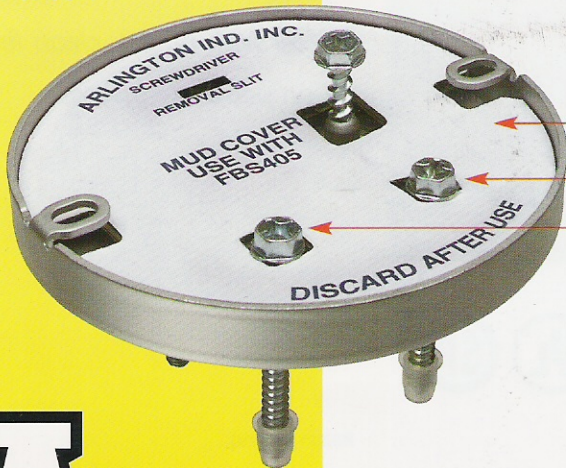

Pan Box for 1/2" and 5/8" Drywall

Supports Fans, Fixtures up to 70 lbs.

FBS405
Steel Fan/Fixture
Box with Bright,
Clean Finish

Turn power off before beginning electrical installation.

Install FBS405 on joist using shipped-in-place screw near center of box.

Remove these parked-in-place screws. Use them to mount bracket.

Mount the fan/fixture bracket into the drilled holes.

Mount fan or fixture per manufacturer's instructions.

Drill (2) 1/8" diameter holes into joist through the elongated openings on each side of box. Remove the (2) long screws noted above to mount the fan/fixture bracket.

Protective plastic tips

FBS405 ships with mud cover in place

Installation screws ship parked in place until used

Installed NM cable connector

6.0 cubic inch volume

Green ground screw

Steel FAN/FIXTURE BOX w/ Bright, Clean Finish