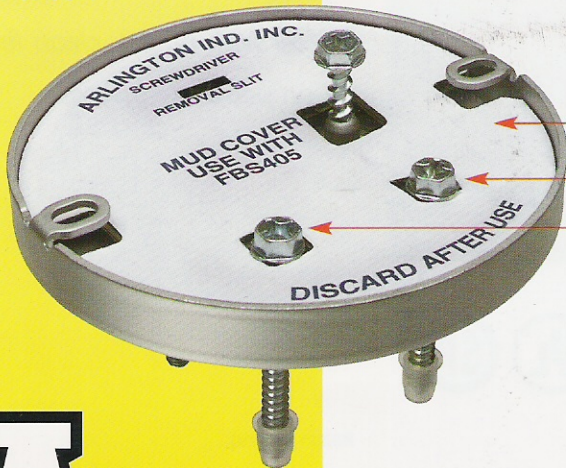

Turn power off before beginning electrical installation.

Install FBS405 on joist using shipped-in-place screw near center of box.

Remove these parked-in-place screws. Use them to mount bracket.

Mount the fan/fixture bracket into the drilled holes.

Protective plastic tips

FBS405 ships with mud cover in place

Installation screws ship parked in place until used

Installed NM cable connector

6.0 cubic inch volume

Green ground screw

Steel FAN/FIXTURE BOX w/ Bright, Clean Finish