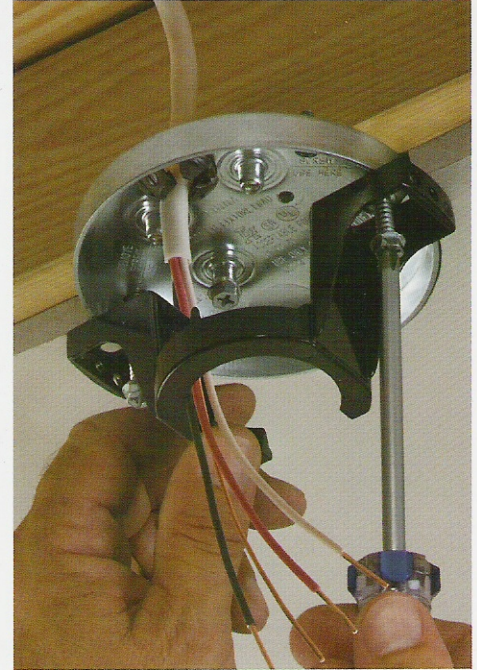

Turn power off before beginning electrical installation.

Install FBS405 on joist using shipped-in-place screw near center of box.

Remove these parked-in-place screws. Use them to mount bracket.

Mount the fan/fixture bracket into the drilled holes.